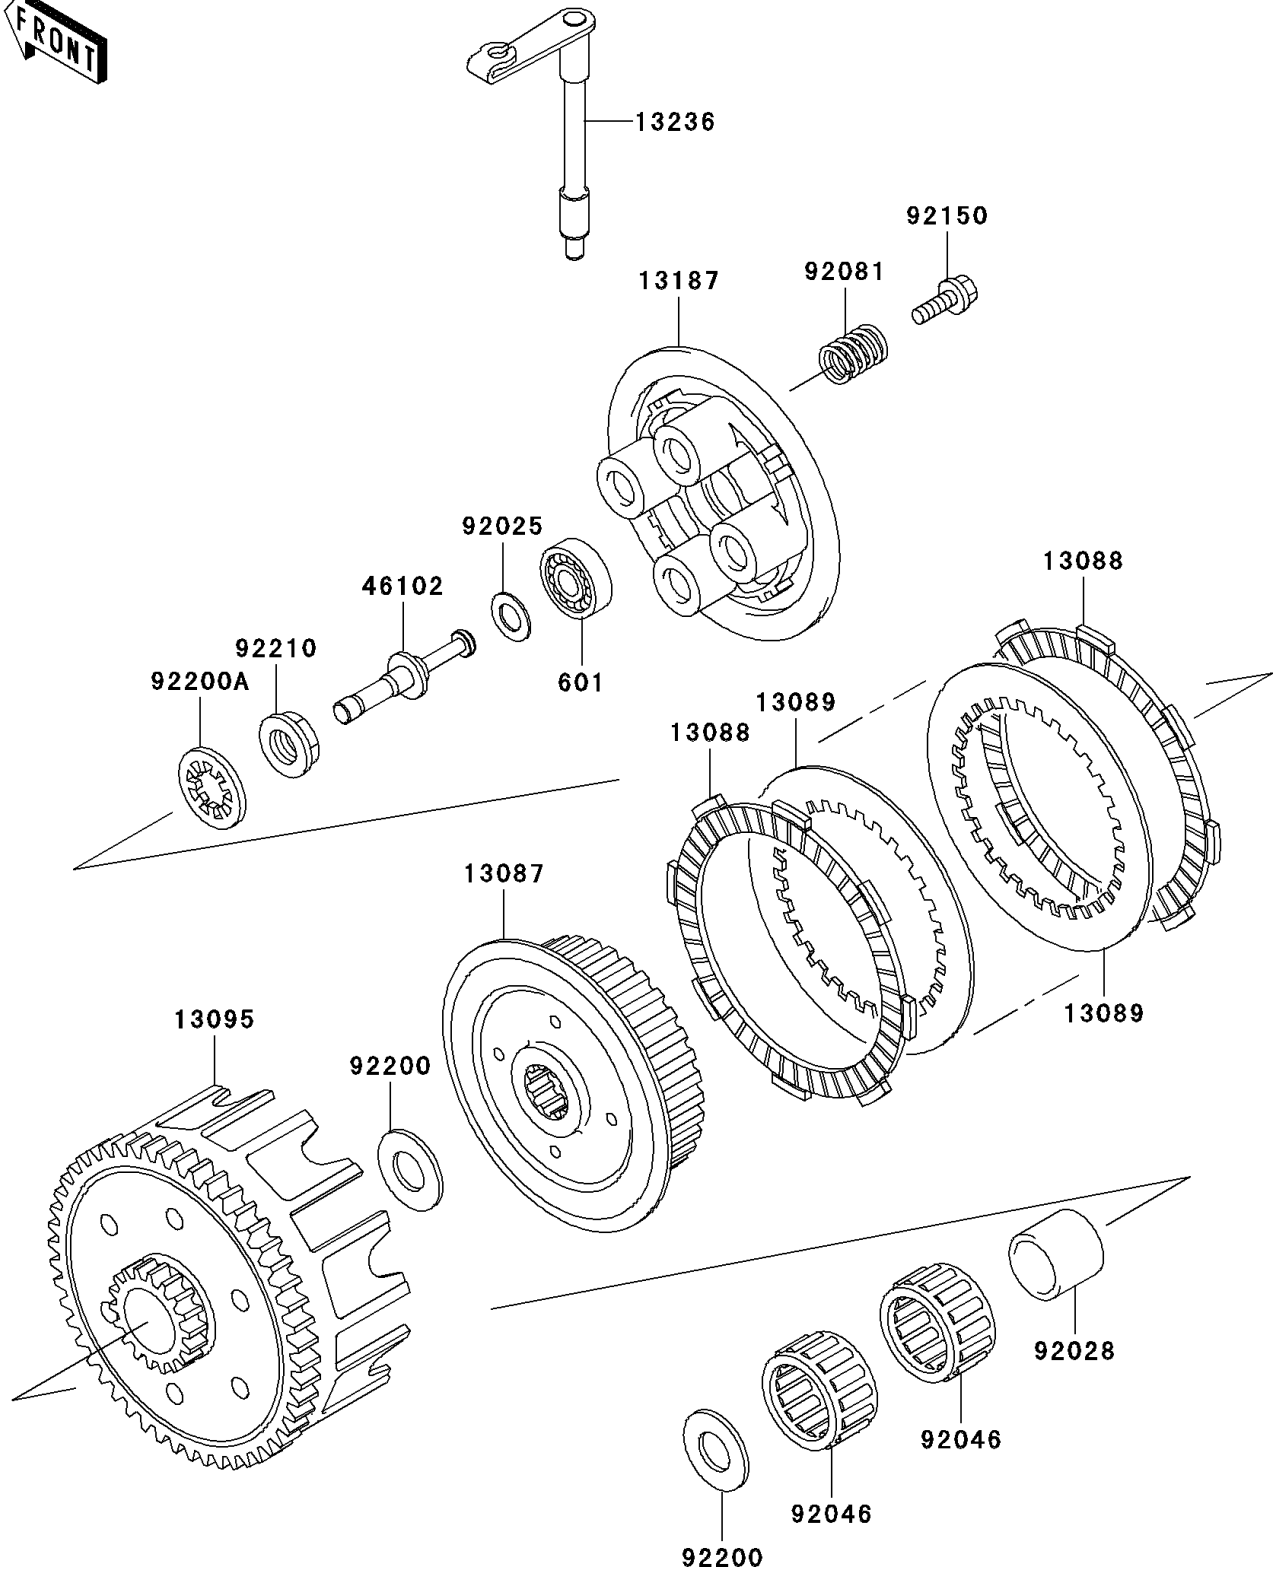

2004 KX100

PARTS DIAGRAM

Clutch

E1350

2004 KX100

PARTS LIST

Clutch

Kawasaki

Let the Good Times Roll®

ITEM NAME

PART NUMBER

QUANTITY
