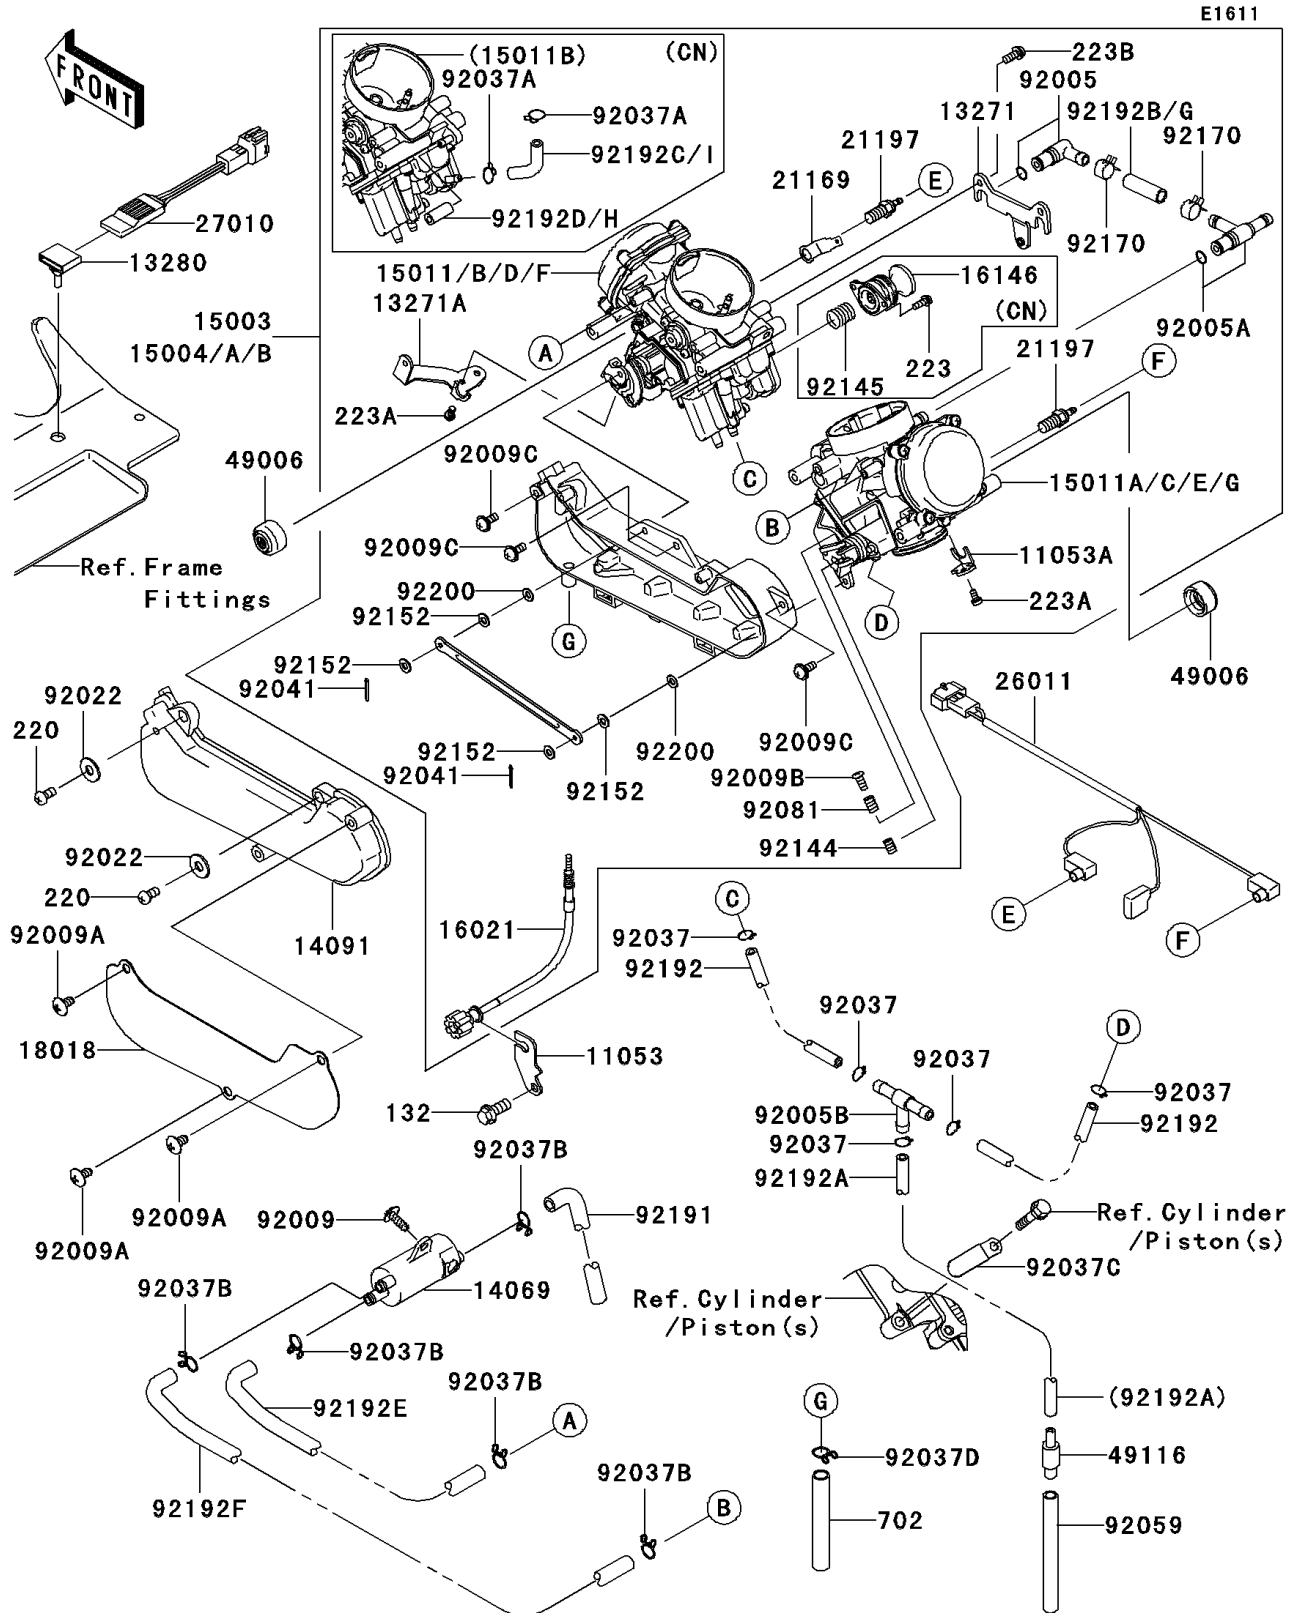

2007 Brute Force 650 4x4i

PARTS DIAGRAM

Carburetor