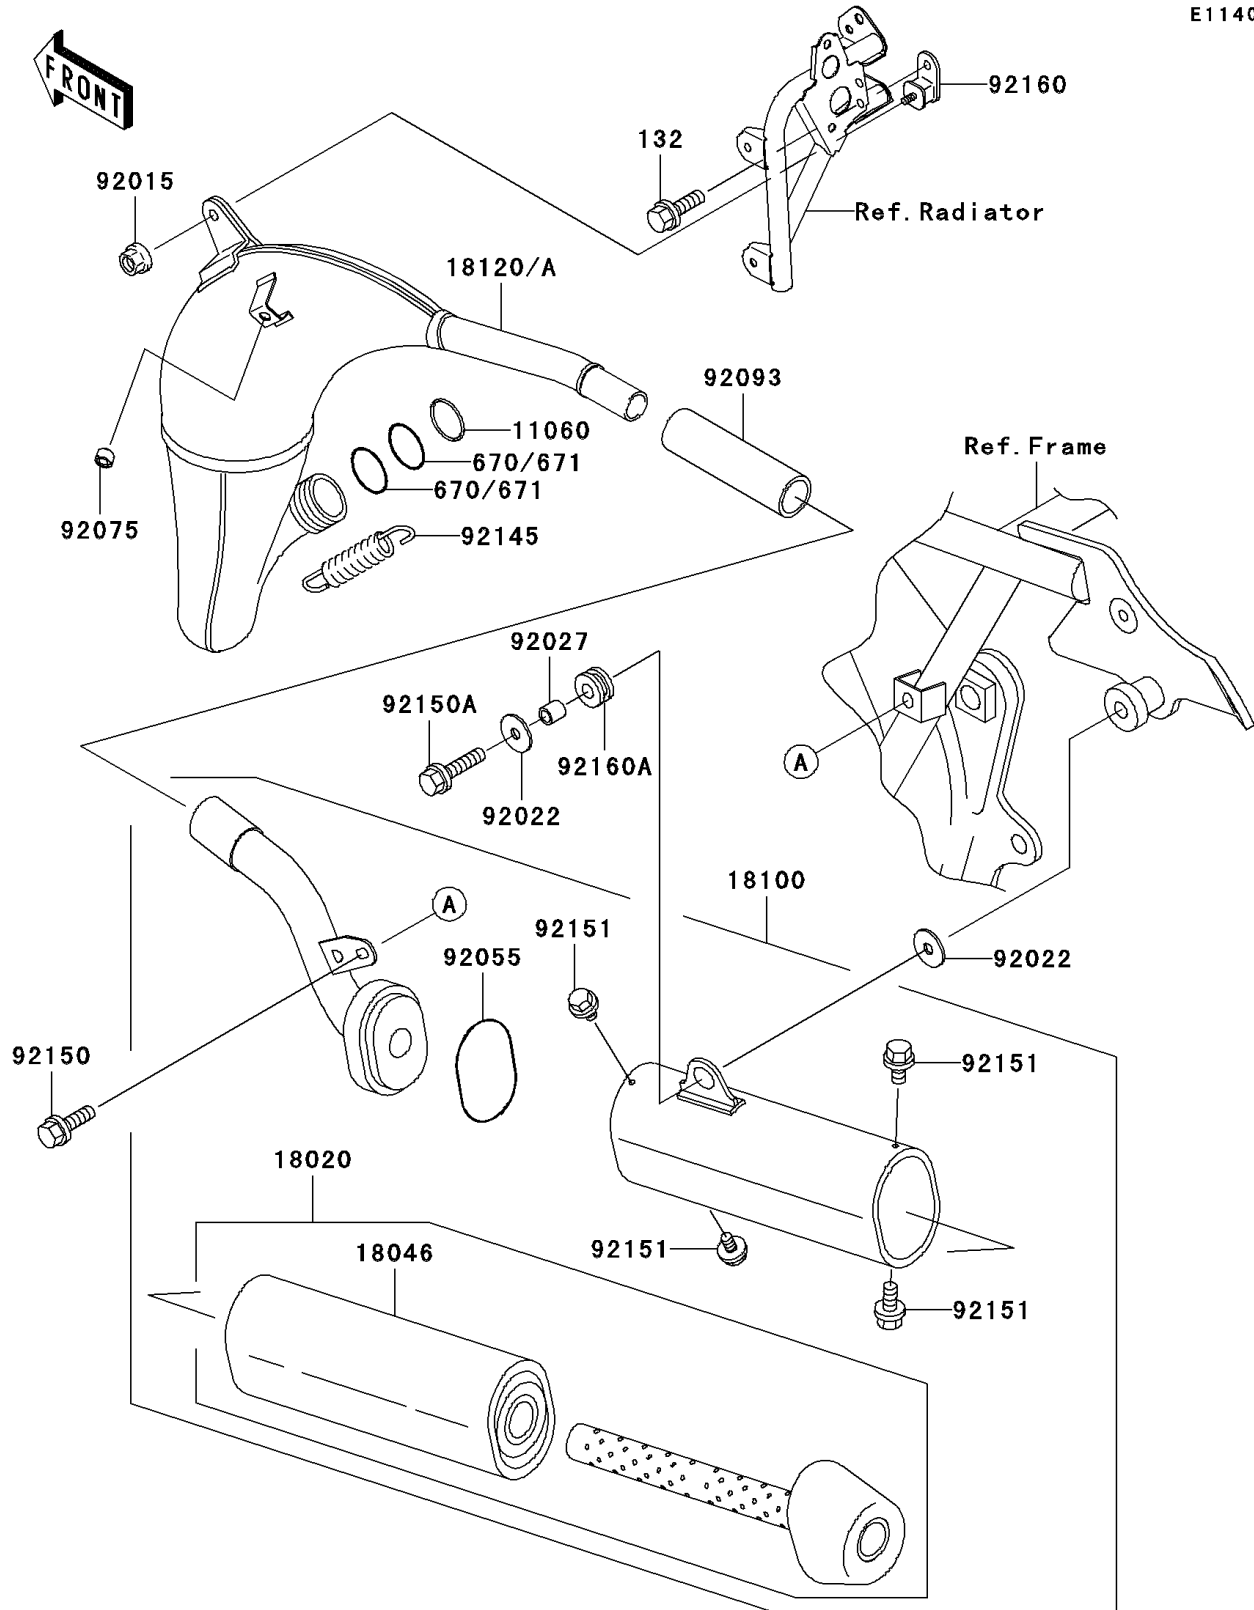

2002 KX100

PARTS DIAGRAM

Muffler(s)

E1140

2002 KX100

PARTS LIST

Muffler(s)

Kawasaki

Let the Good Times Roll®

ITEM NAME

PART NUMBER

QUANTITY
