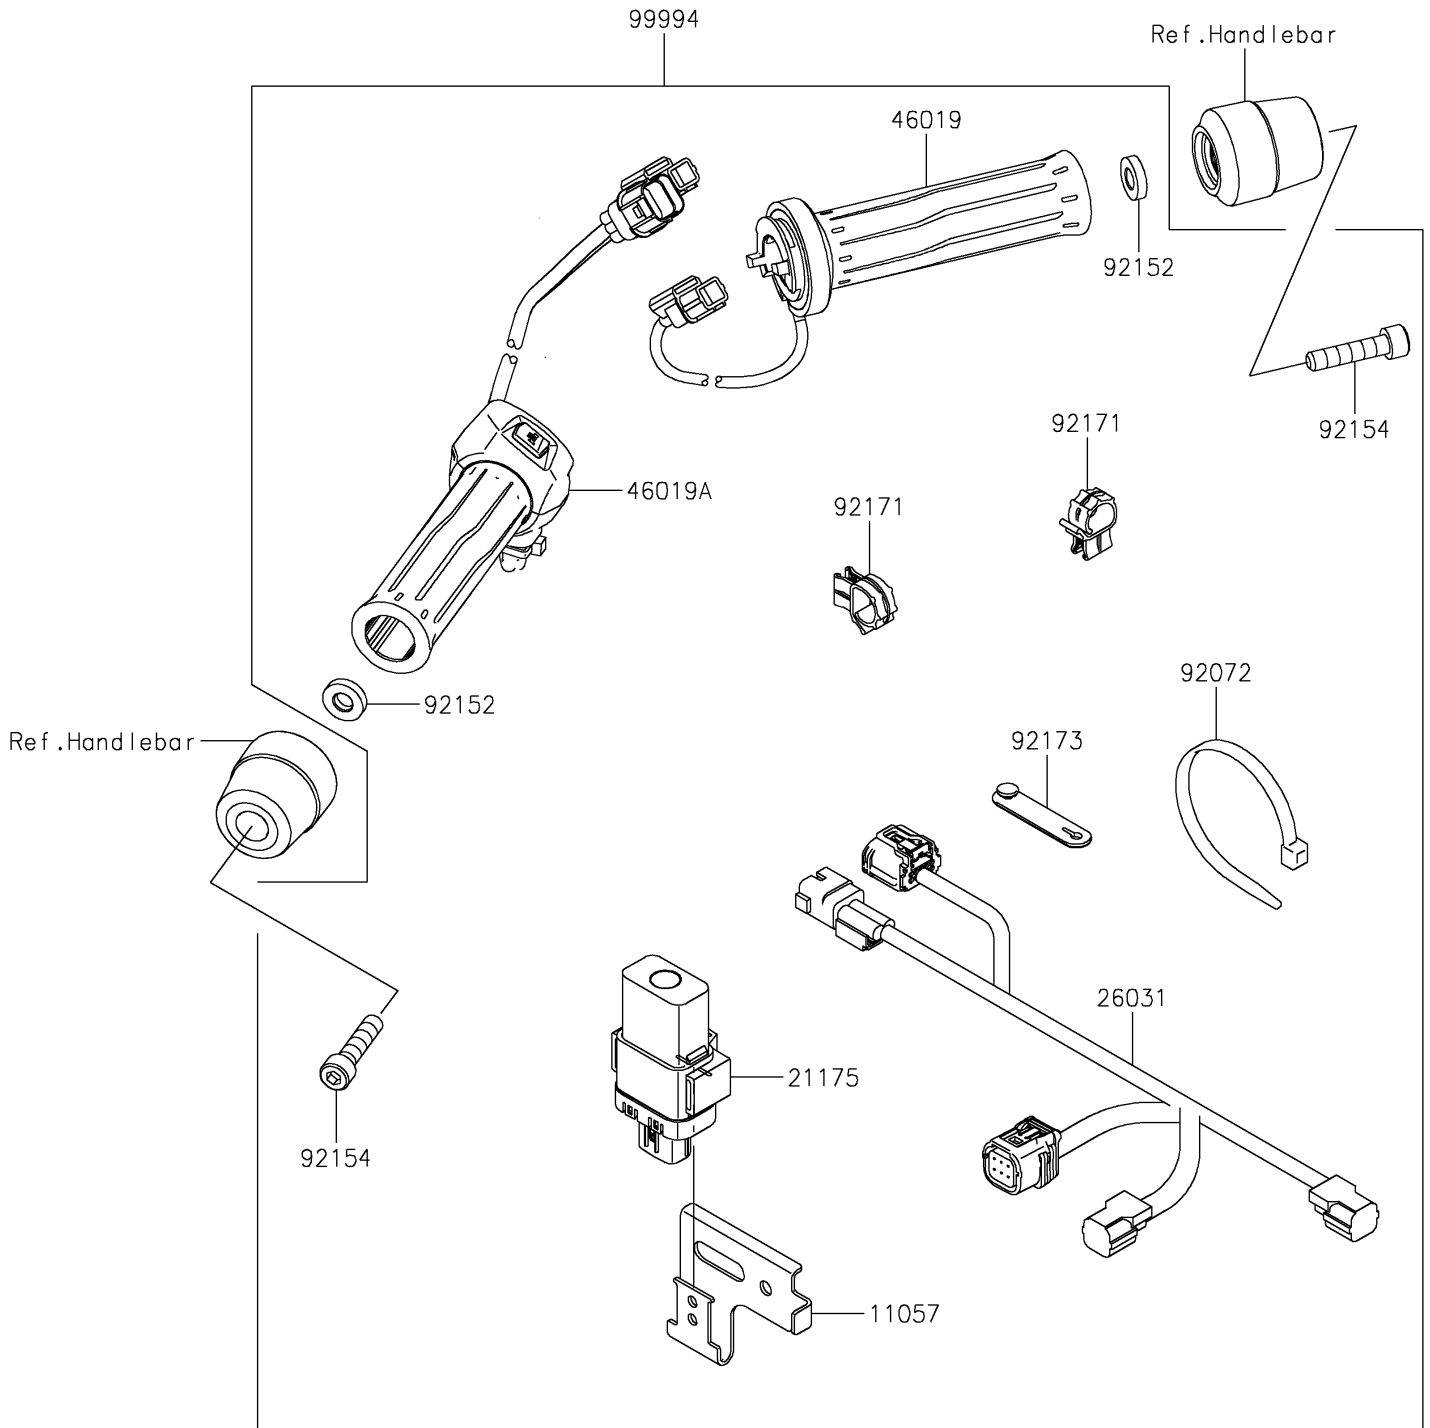

2020 NINJA® 1000SX

PARTS DIAGRAM

Accessory(Grip Heater)

F2910F

2020 NINJA® 1000SX

PARTS LIST

Accessory(Grip Heater)

ITEM NAME

PART NUMBER

QUANTITY
