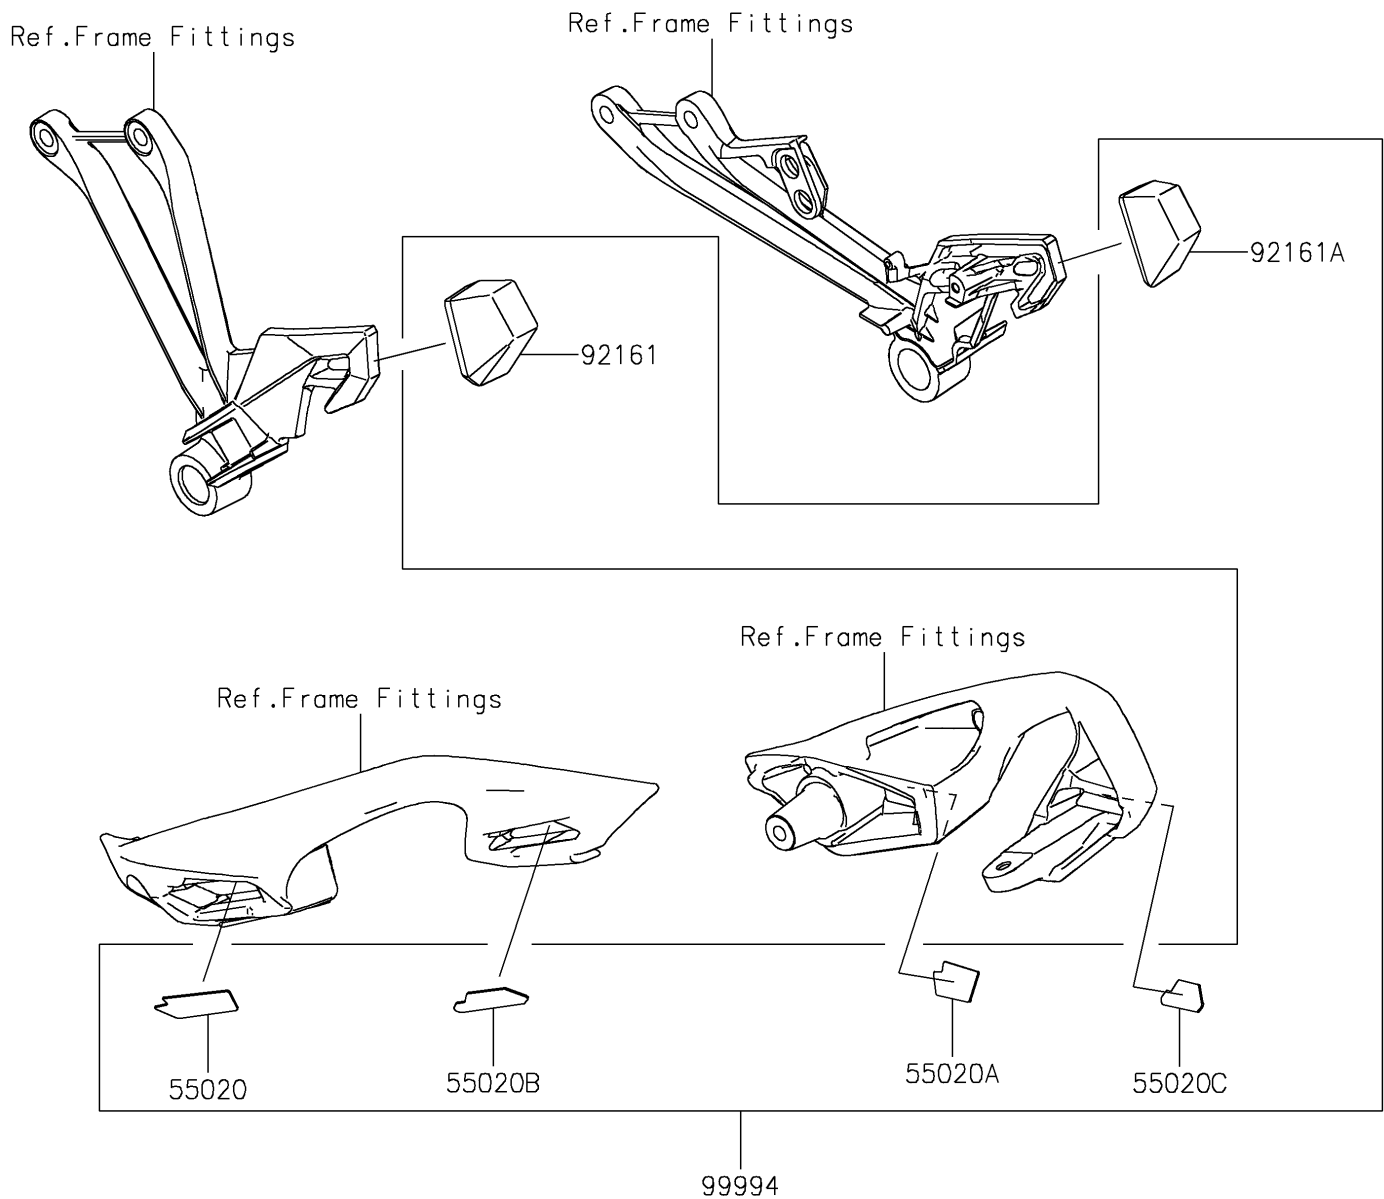

2020 NINJA® 1000SX

PARTS DIAGRAM

Accessory(Bag Fitting Kit)

F2910D

2020 NINJA® 1000SX

PARTS LIST

Accessory(Bag Fitting Kit)

ITEM NAME

PART NUMBER

QUANTITY
