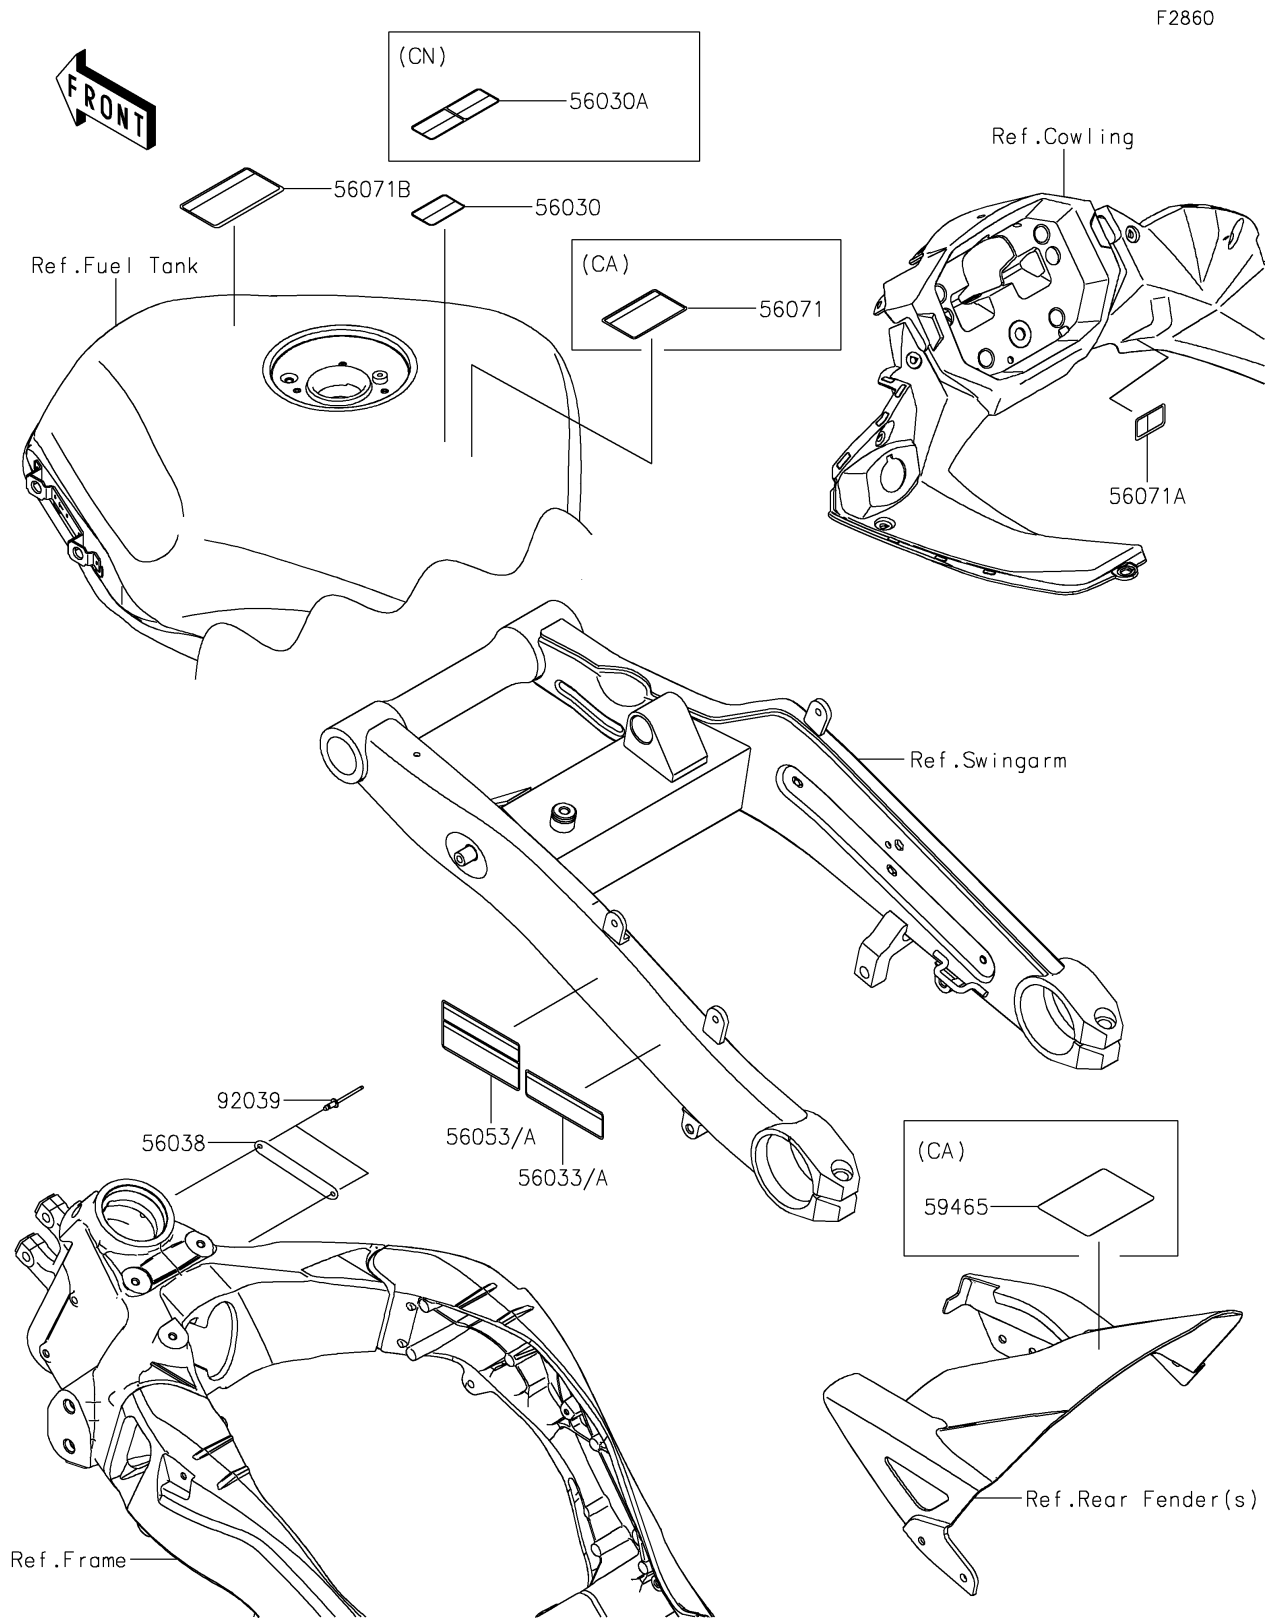

2020 NINJA® 1000SX

PARTS DIAGRAM

Labels