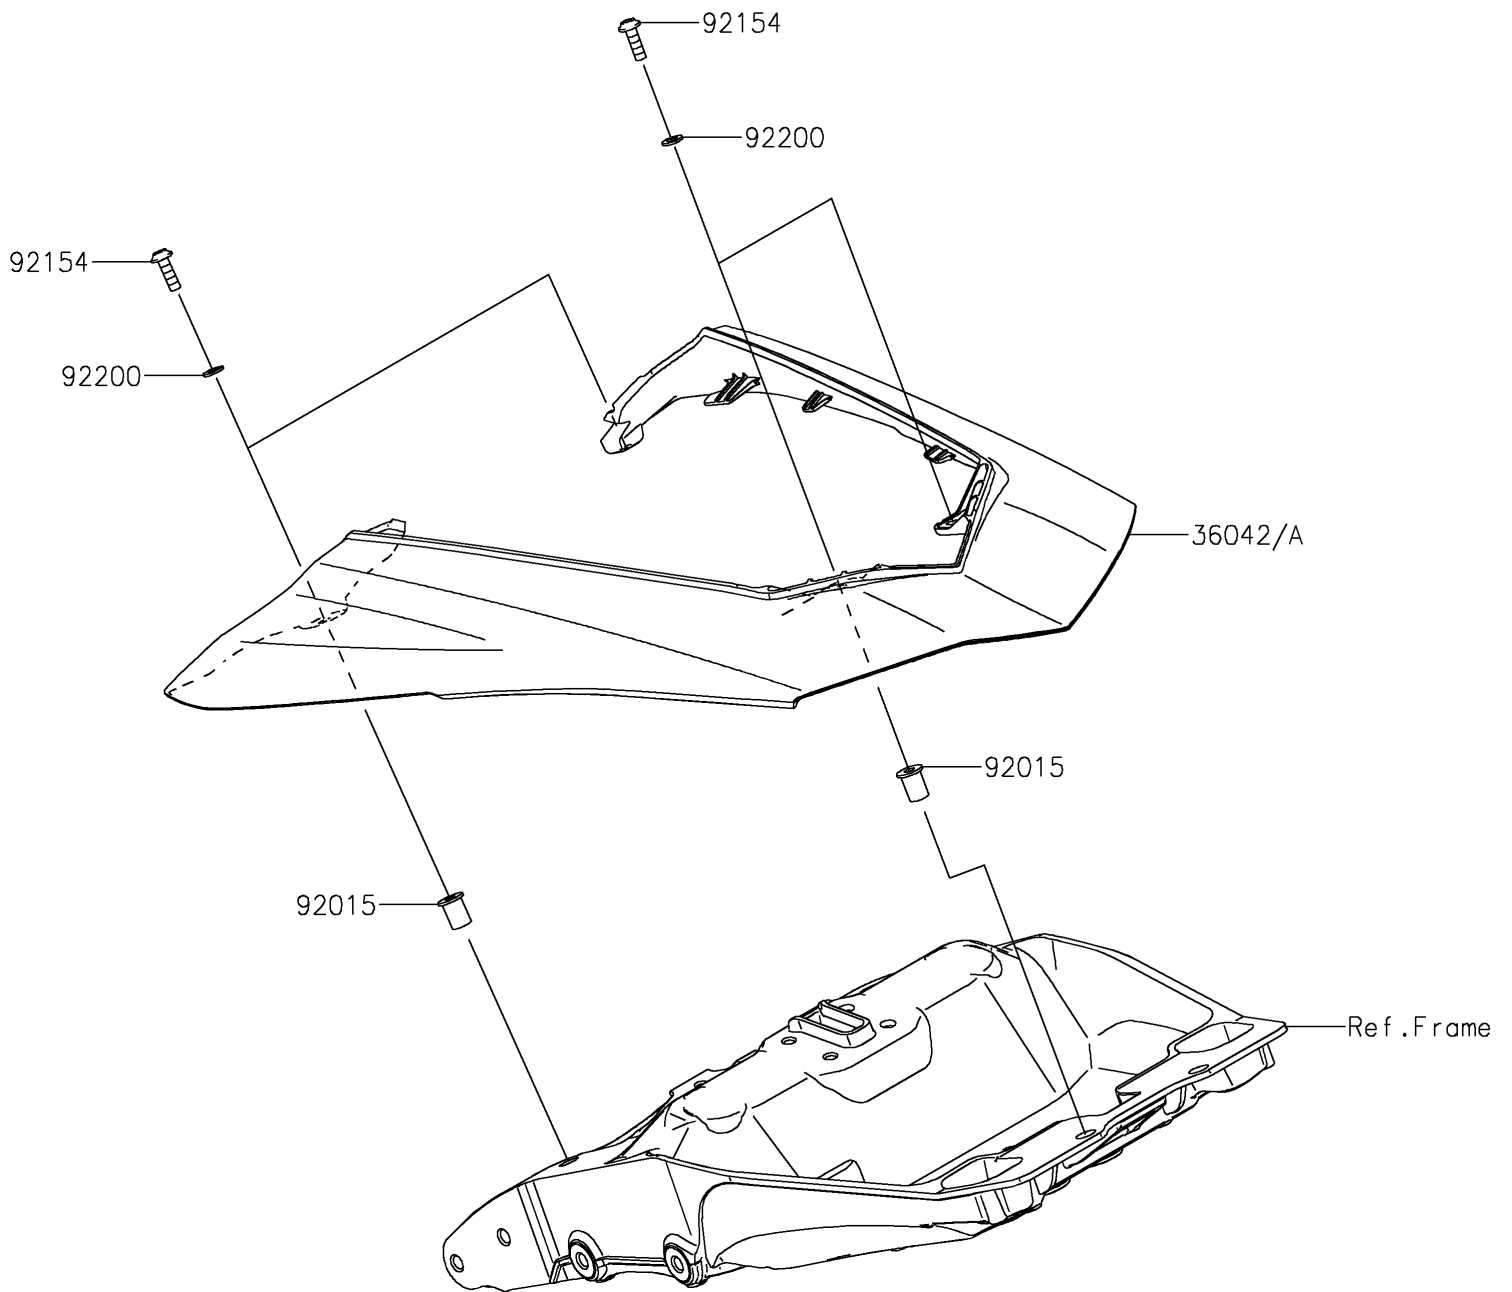

2020 NINJA® 1000SX

PARTS DIAGRAM

Side Covers

F2611

2020 NINJA® 1000SX

PARTS LIST

Side Covers

ITEM NAME

PART NUMBER

QUANTITY
