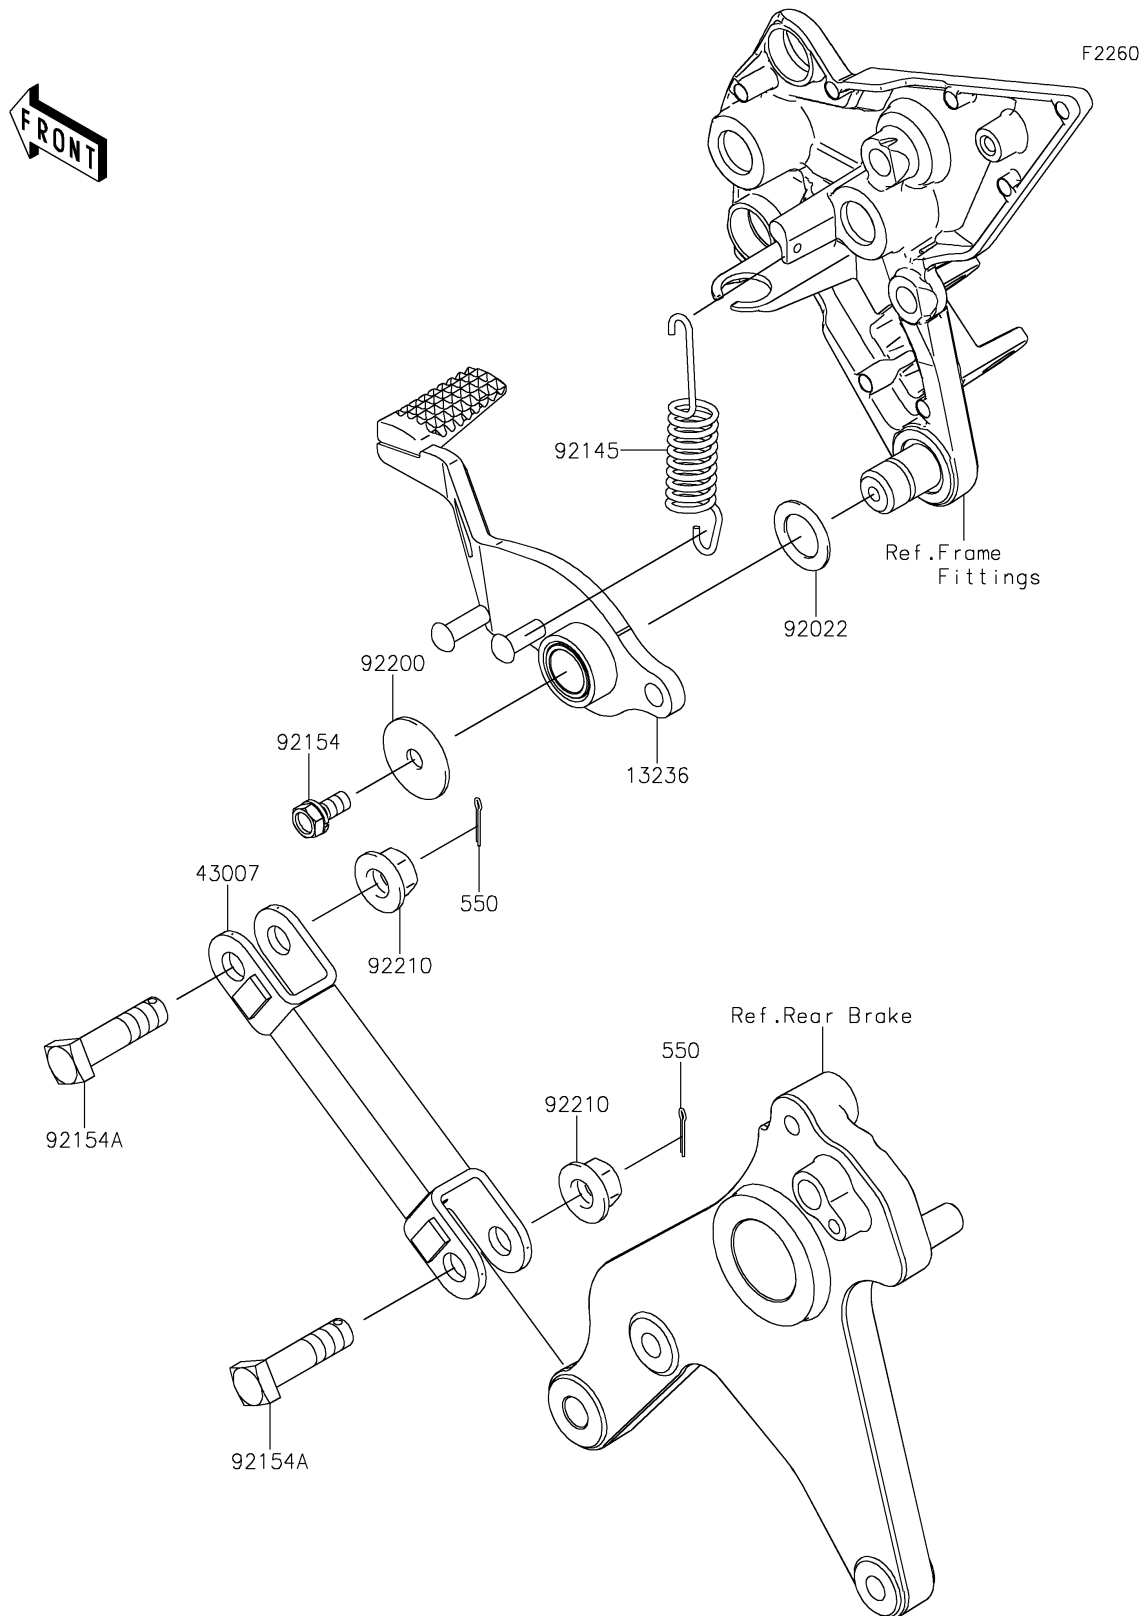

2020 NINJA® 1000SX

PARTS DIAGRAM

Brake Pedal/Torque Link

2020 NINJA® 1000SX

PARTS LIST

Brake Pedal/Torque Link

ITEM NAME

PART NUMBER

QUANTITY
