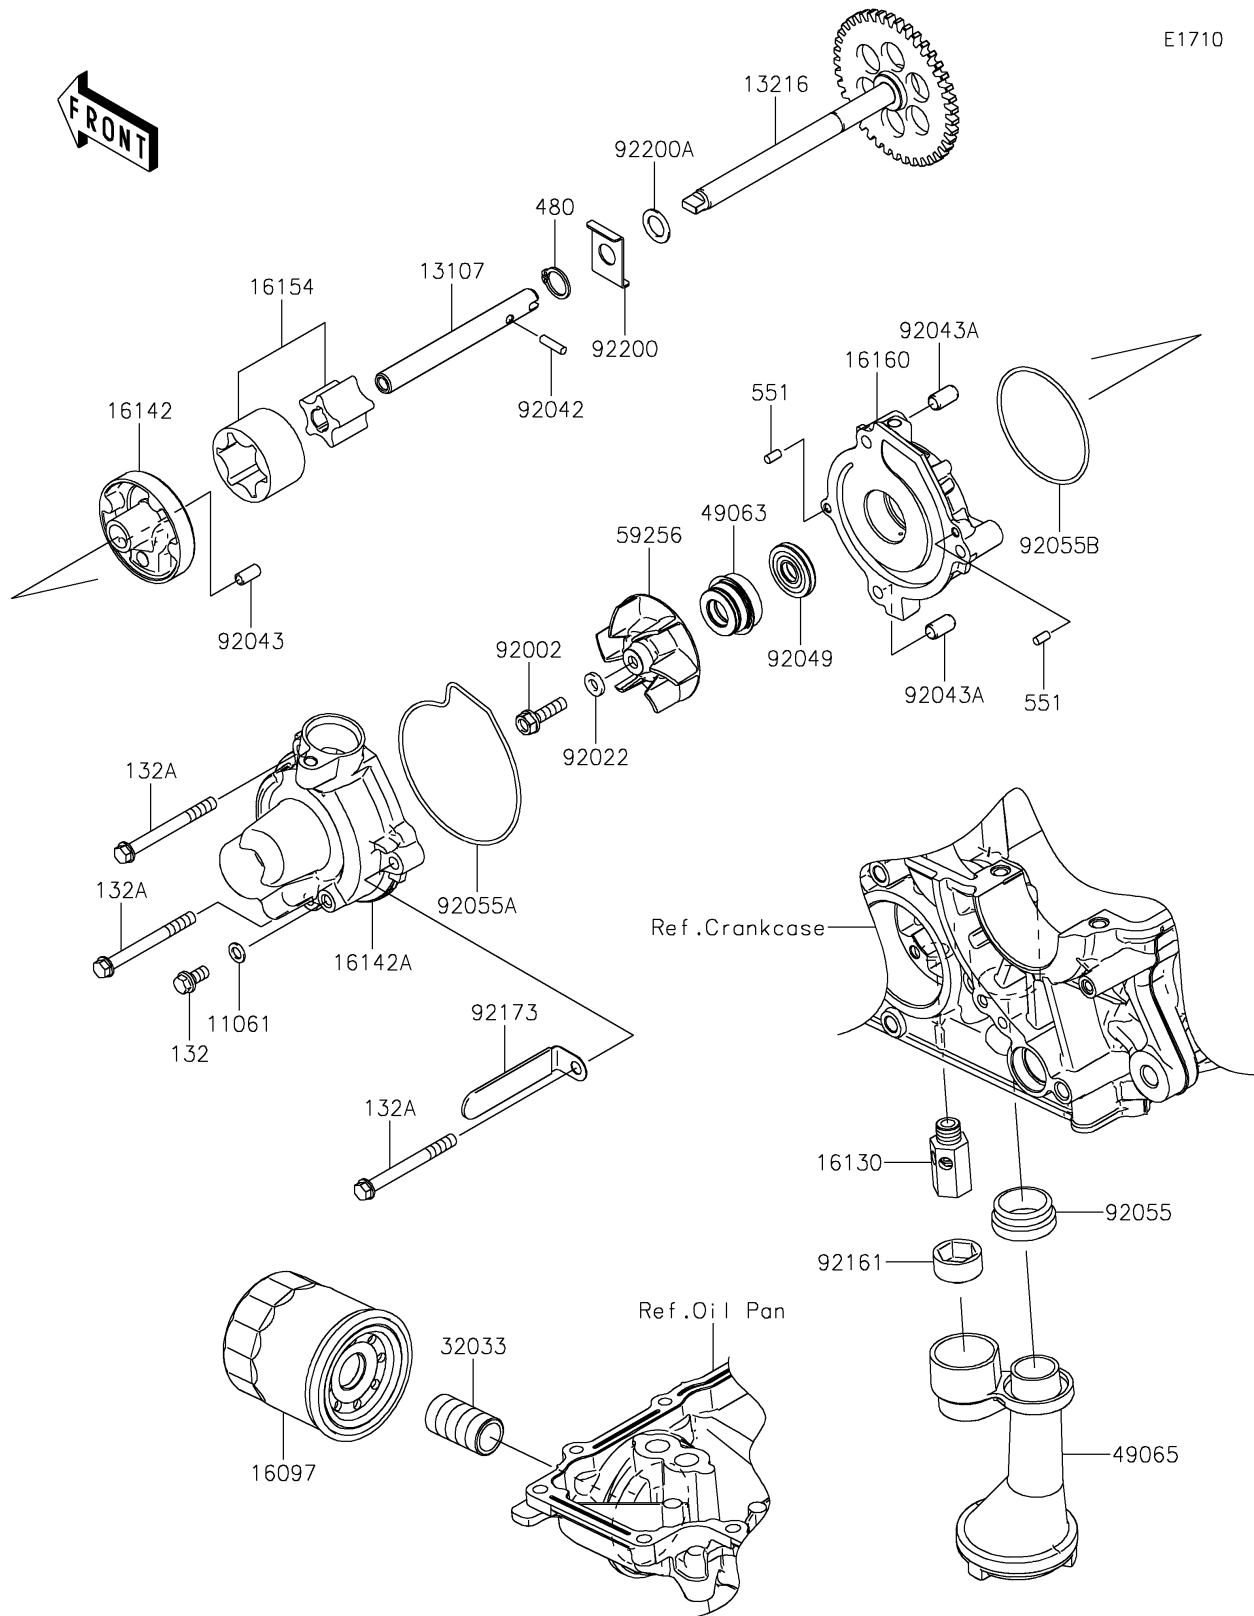

2020 NINJA® 1000SX

PARTS DIAGRAM

Oil Pump/Oil Filter

E1710

2020 NINJA® 1000SX

PARTS LIST

Oil Pump/Oil Filter

ITEM NAME

PART NUMBER

QUANTITY
