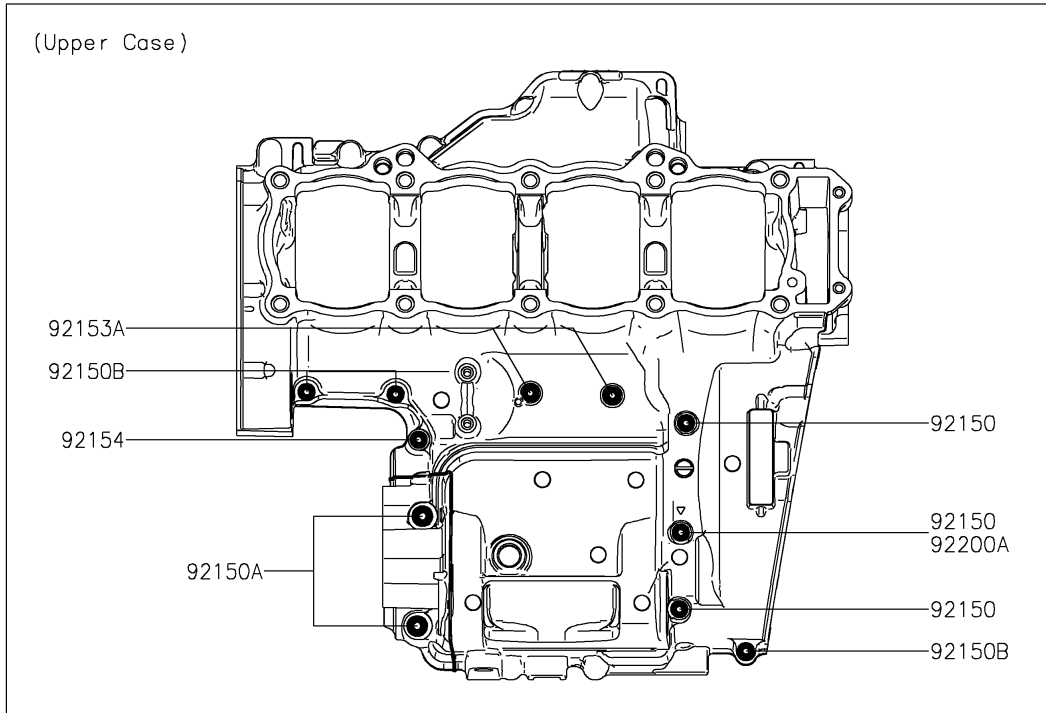

2020 NINJA® 1000SX

PARTS DIAGRAM

Crankcase Bolt Pattern

E1412

2020 NINJA® 1000SX

PARTS LIST

Crankcase Bolt Pattern

ITEM NAME

PART NUMBER

QUANTITY
