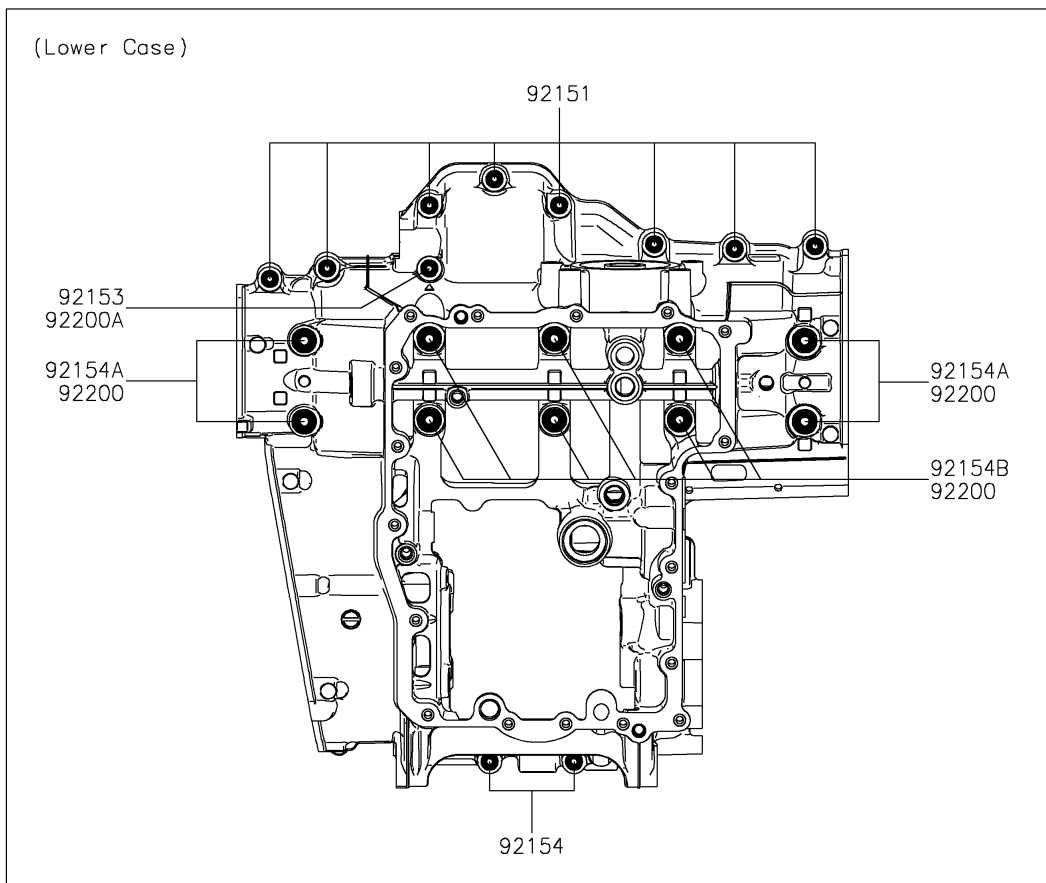

2020 NINJA® 1000SX

PARTS DIAGRAM

Crankcase Bolt Pattern

E1412

2020 NINJA® 1000SX

PARTS LIST

Crankcase Bolt Pattern

ITEM NAME

PART NUMBER

QUANTITY
