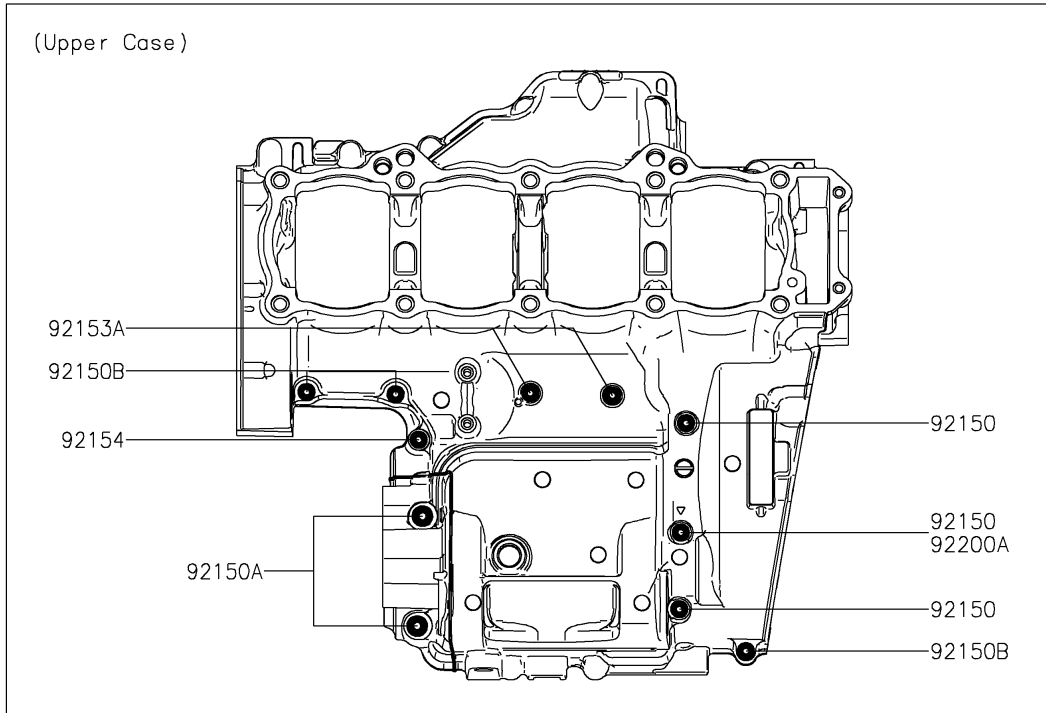

2020 NINJA® 1000SX

PARTS DIAGRAM

Crankcase Bolt Pattern

E1412

2020 NINJA® 1000SX

PARTS LIST

Crankcase Bolt Pattern

ITEM NAME	PART NUMBER	QUANTITY
BOLT,FLANGED,7X85 (Ref # 92150)	92150-1251	3
BOLT,8X70 (Ref # 92150A)	92150-1483	2
BOLT,6X40 (Ref # 92150B)	92150-1794	3
BOLT,FLANGED,7X45 (Ref # 92151)	92151-1539	8
BOLT,FLANGED,7X60 (Ref # 92153)	92153-1045	1
BOLT,FLANGED,6X68 (Ref # 92153A)	92153-1637	2
BOLT,FLANGED,7X50 (Ref # 92154)	92154-0372	3
BOLT,FLANGED,9X100 (Ref # 92154A)	92154-2639	4
BOLT,FLANGED,9X90 (Ref # 92154B)	92154-2640	6
WASHER,9.2X19X2.3 (Ref # 92200)	92200-0115	10
WASHER (Ref # 92200A)	92200-0556	2