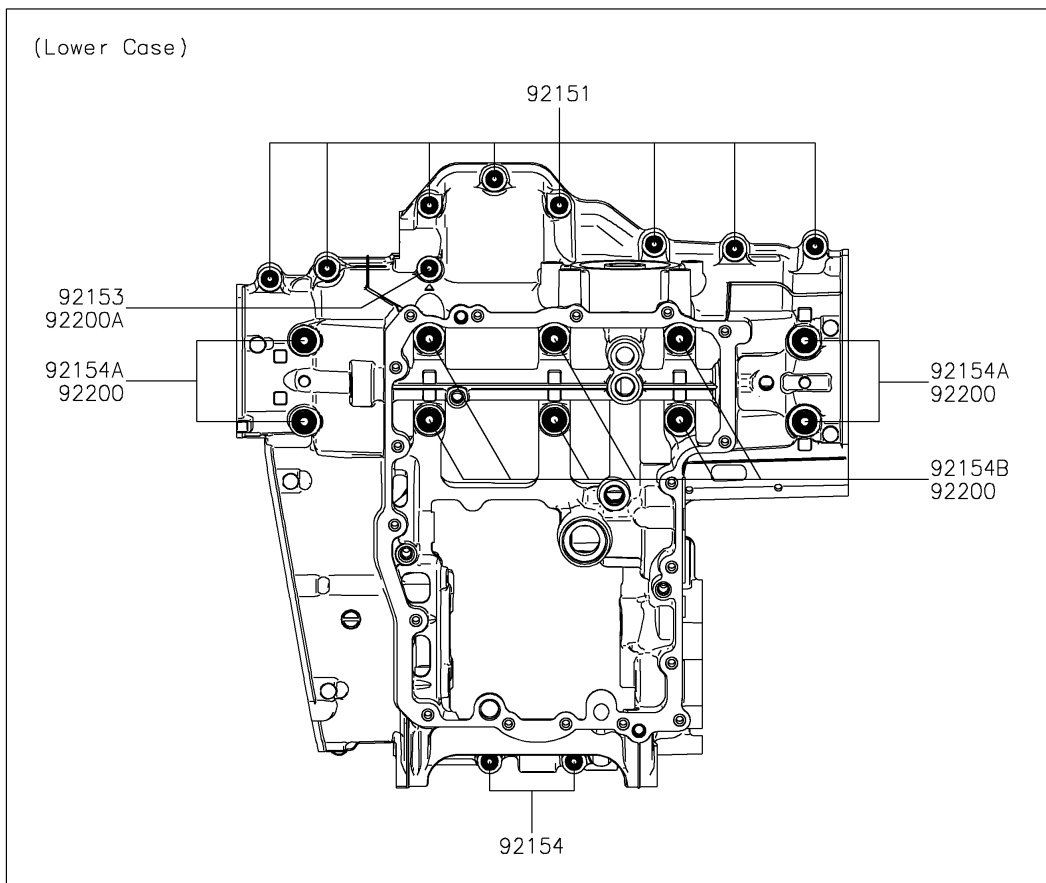

2020 NINJA® 1000SX

PARTS DIAGRAM

Crankcase Bolt Pattern

E1412

2020 NINJA® 1000SX

PARTS LIST

Crankcase Bolt Pattern

ITEM NAME	PART NUMBER	QUANTITY
BOLT,FLANGED,7X85 (Ref # 92150)	92150-1251	3
BOLT,8X70 (Ref # 92150A)	92150-1483	2
BOLT,6X40 (Ref # 92150B)	92150-1794	3
BOLT,FLANGED,7X45 (Ref # 92151)	92151-1539	8
BOLT,FLANGED,7X60 (Ref # 92153)	92153-1045	1
BOLT,FLANGED,6X68 (Ref # 92153A)	92153-1637	2
BOLT,FLANGED,7X50 (Ref # 92154)	92154-0372	3
BOLT,FLANGED,9X100 (Ref # 92154A)	92154-2639	4
BOLT,FLANGED,9X90 (Ref # 92154B)	92154-2640	6
WASHER,9.2X19X2.3 (Ref # 92200)	92200-0115	10
WASHER (Ref # 92200A)	92200-0556	2