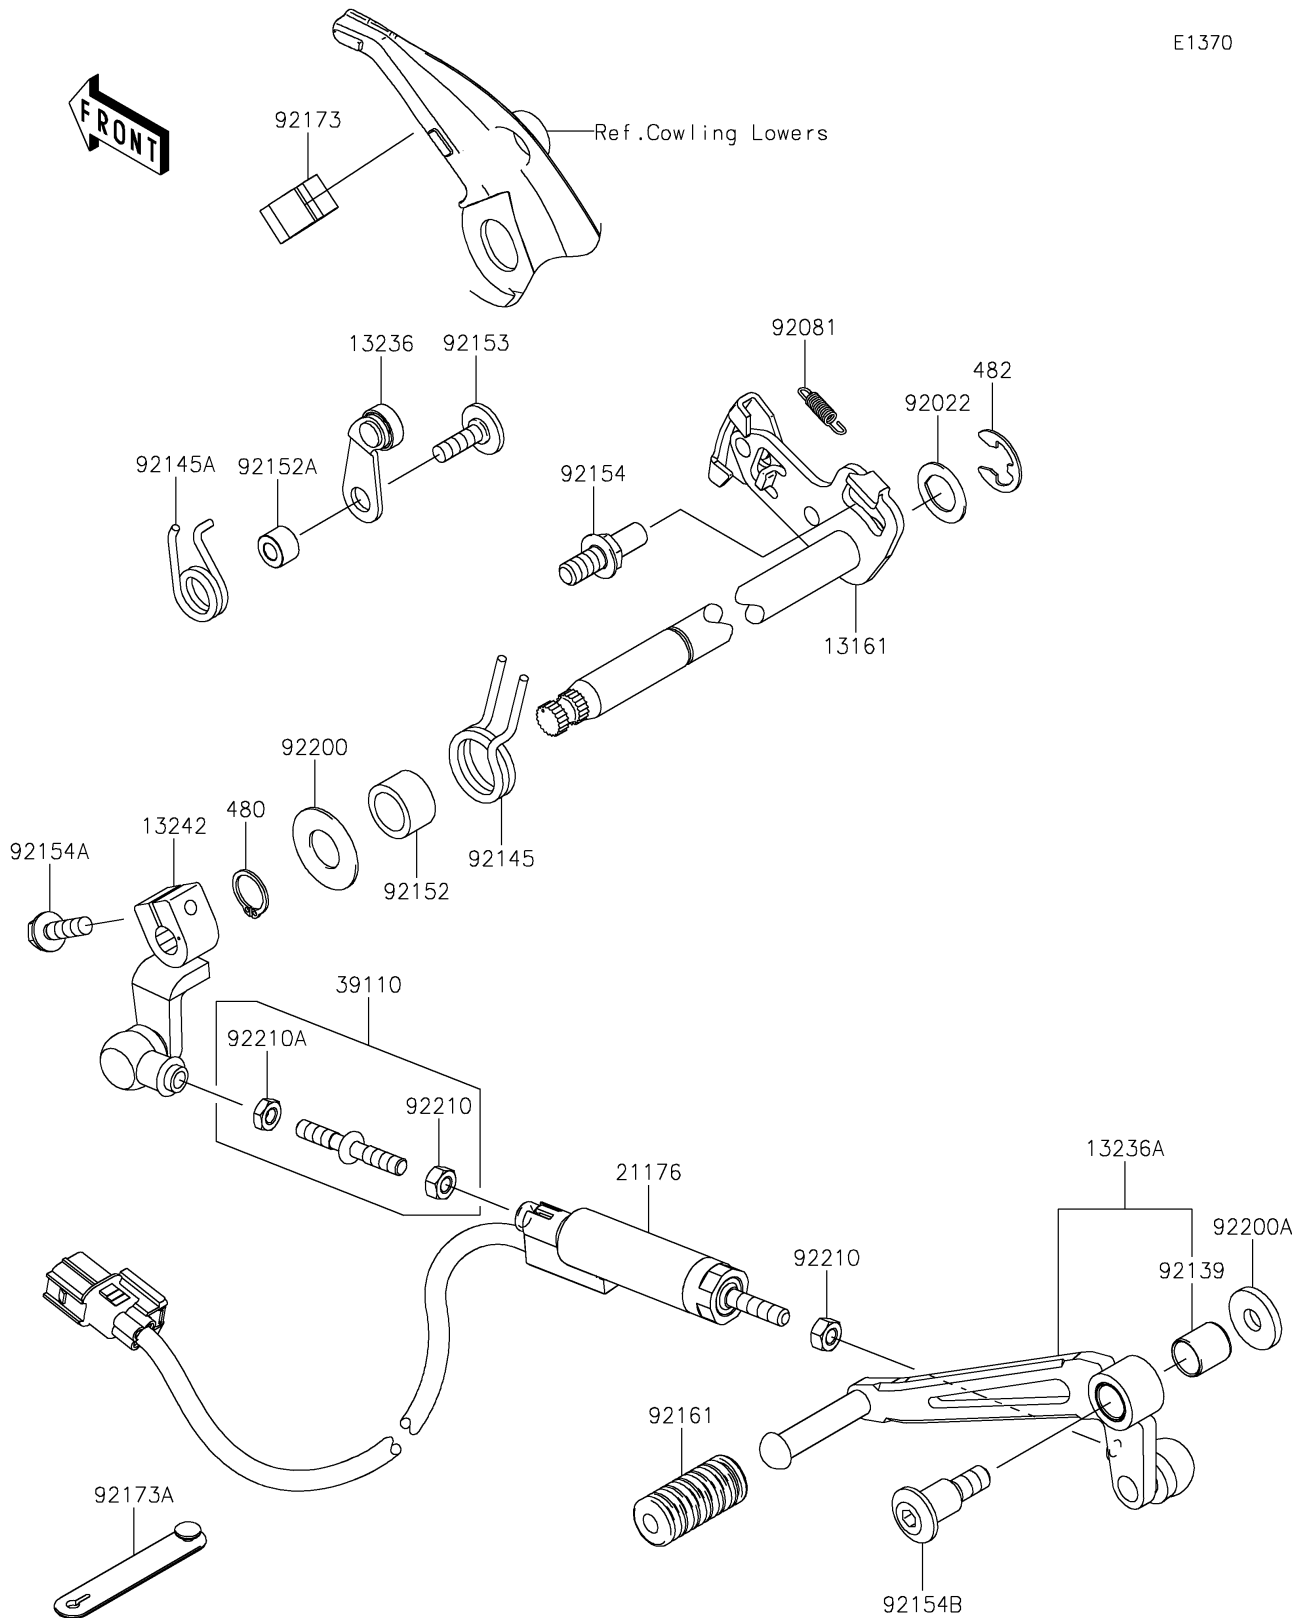

2020 NINJA® 1000SX

PARTS DIAGRAM

Gear Change Mechanism

E1370

2020 NINJA® 1000SX

PARTS LIST

Gear Change Mechanism

ITEM NAME

PART NUMBER

QUANTITY
