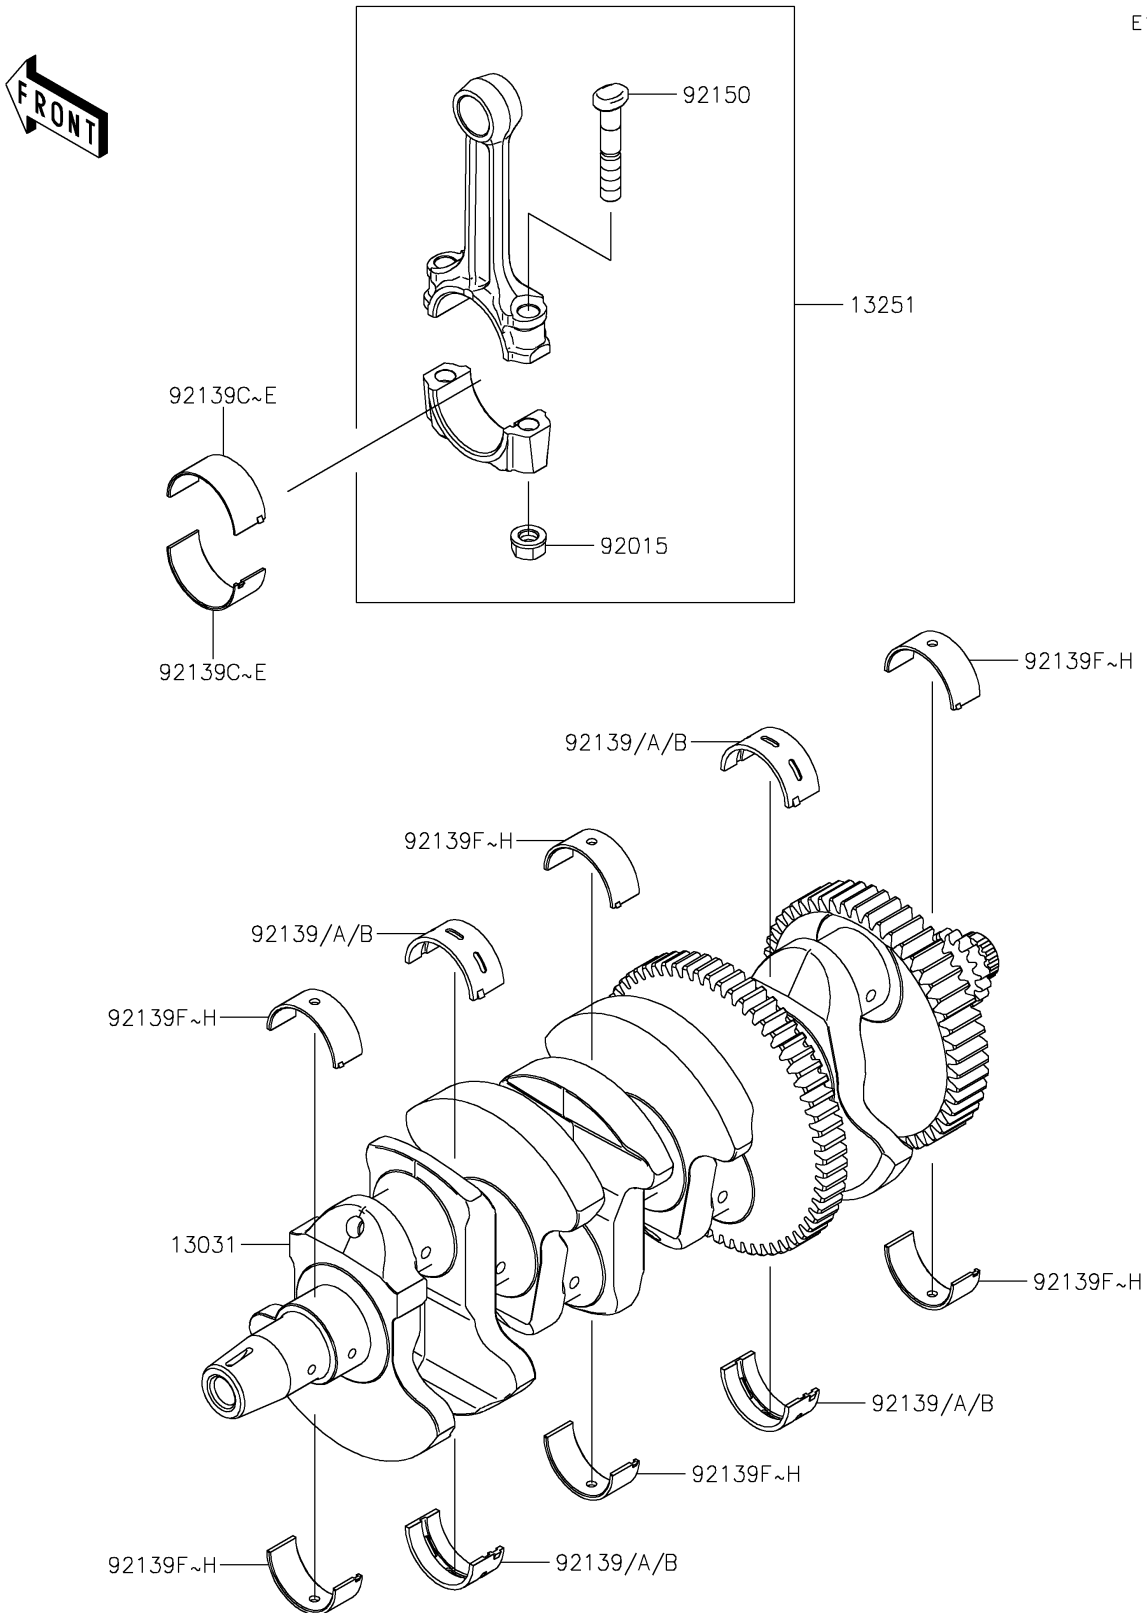

2020 NINJA® 1000SX

PARTS DIAGRAM

Crankshaft

E1321

2020 NINJA® 1000SX

PARTS LIST

Crankshaft

ITEM NAME

PART NUMBER

QUANTITY
