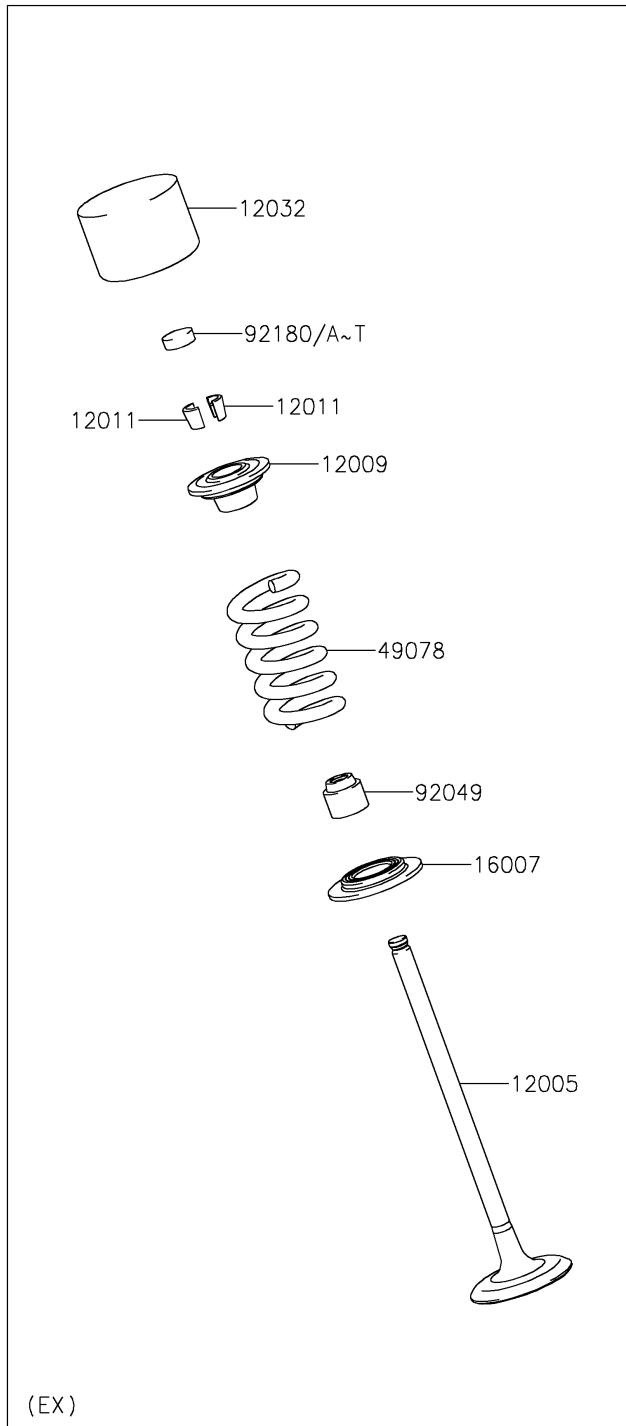

2020 NINJA® 1000SX

PARTS DIAGRAM

Valve(s)

E1210

2020 NINJA® 1000SX

PARTS LIST

Valve(s)

ITEM NAME

PART NUMBER

QUANTITY
