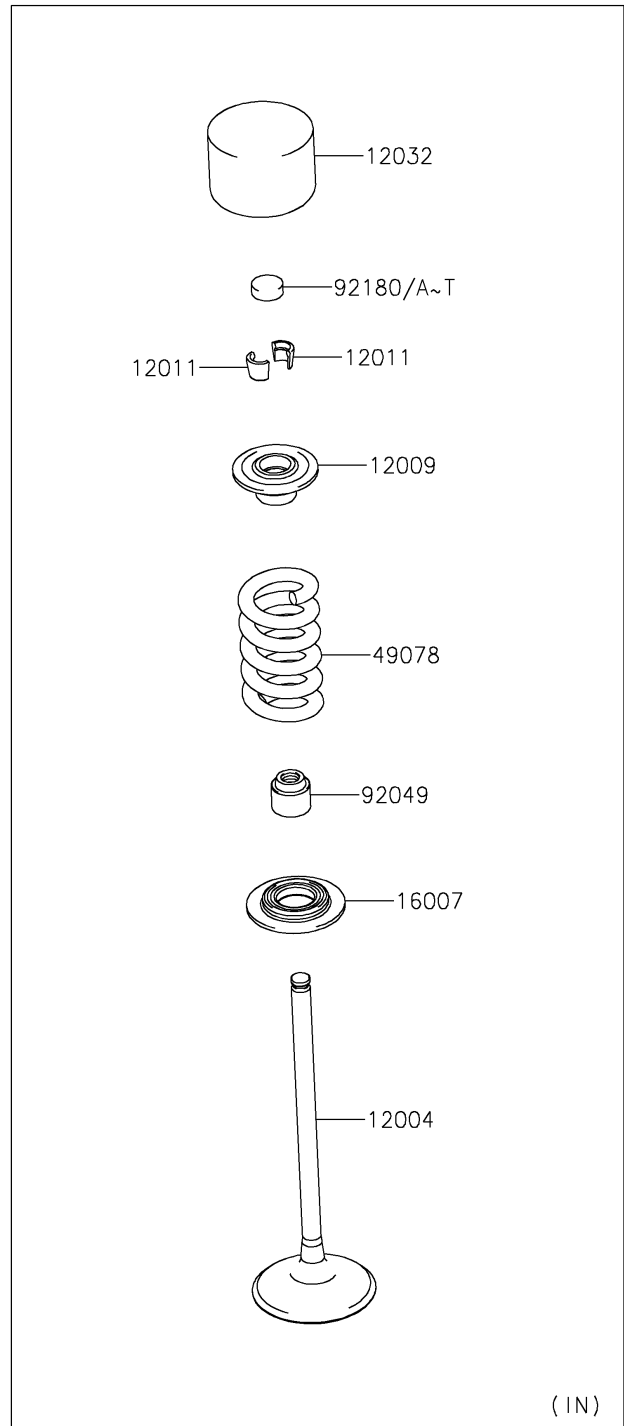

2020 NINJA® 1000SX

PARTS DIAGRAM

Valve(s)

E1210

2020 NINJA® 1000SX

PARTS LIST

Valve(s)

ITEM NAME

PART NUMBER

QUANTITY
