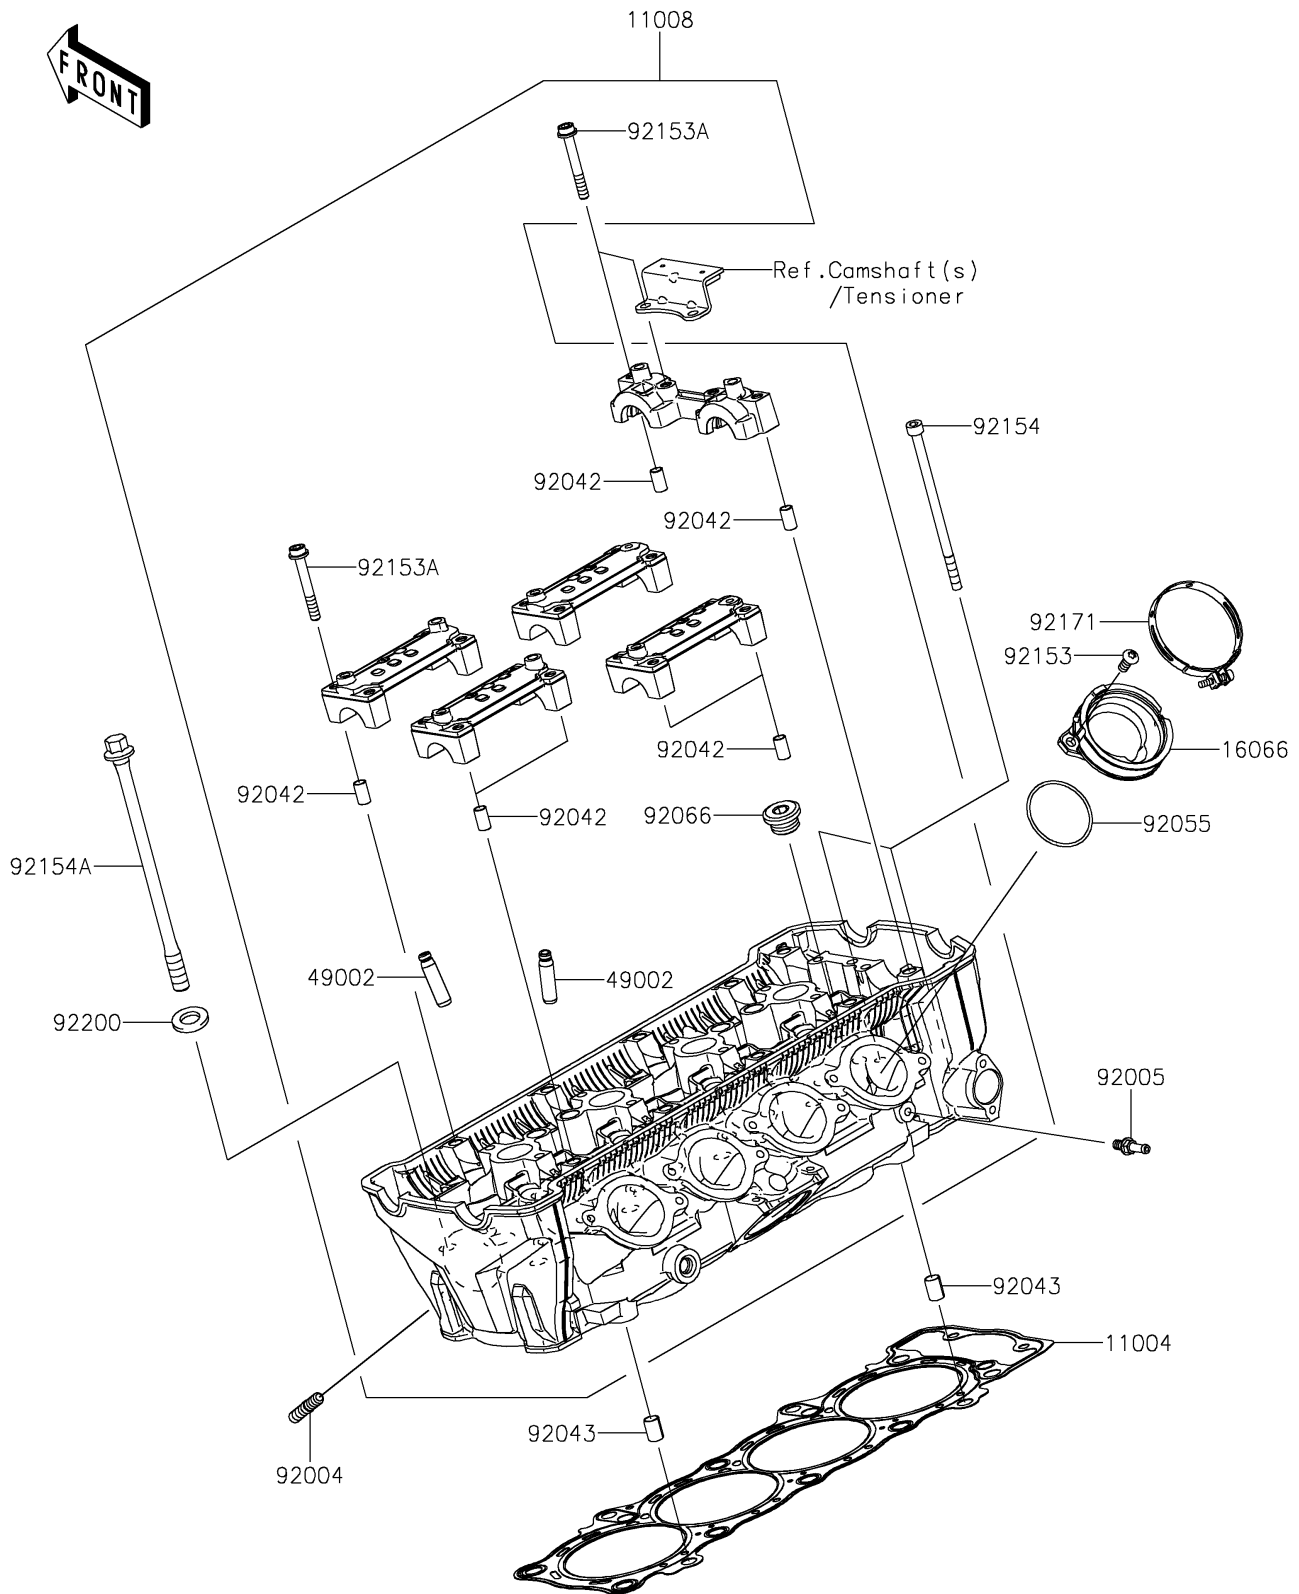

2020 NINJA® 1000SX

PARTS DIAGRAM

Cylinder Head

E1111

2020 NINJA® 1000SX

PARTS LIST

Cylinder Head

ITEM NAME

PART NUMBER

QUANTITY
