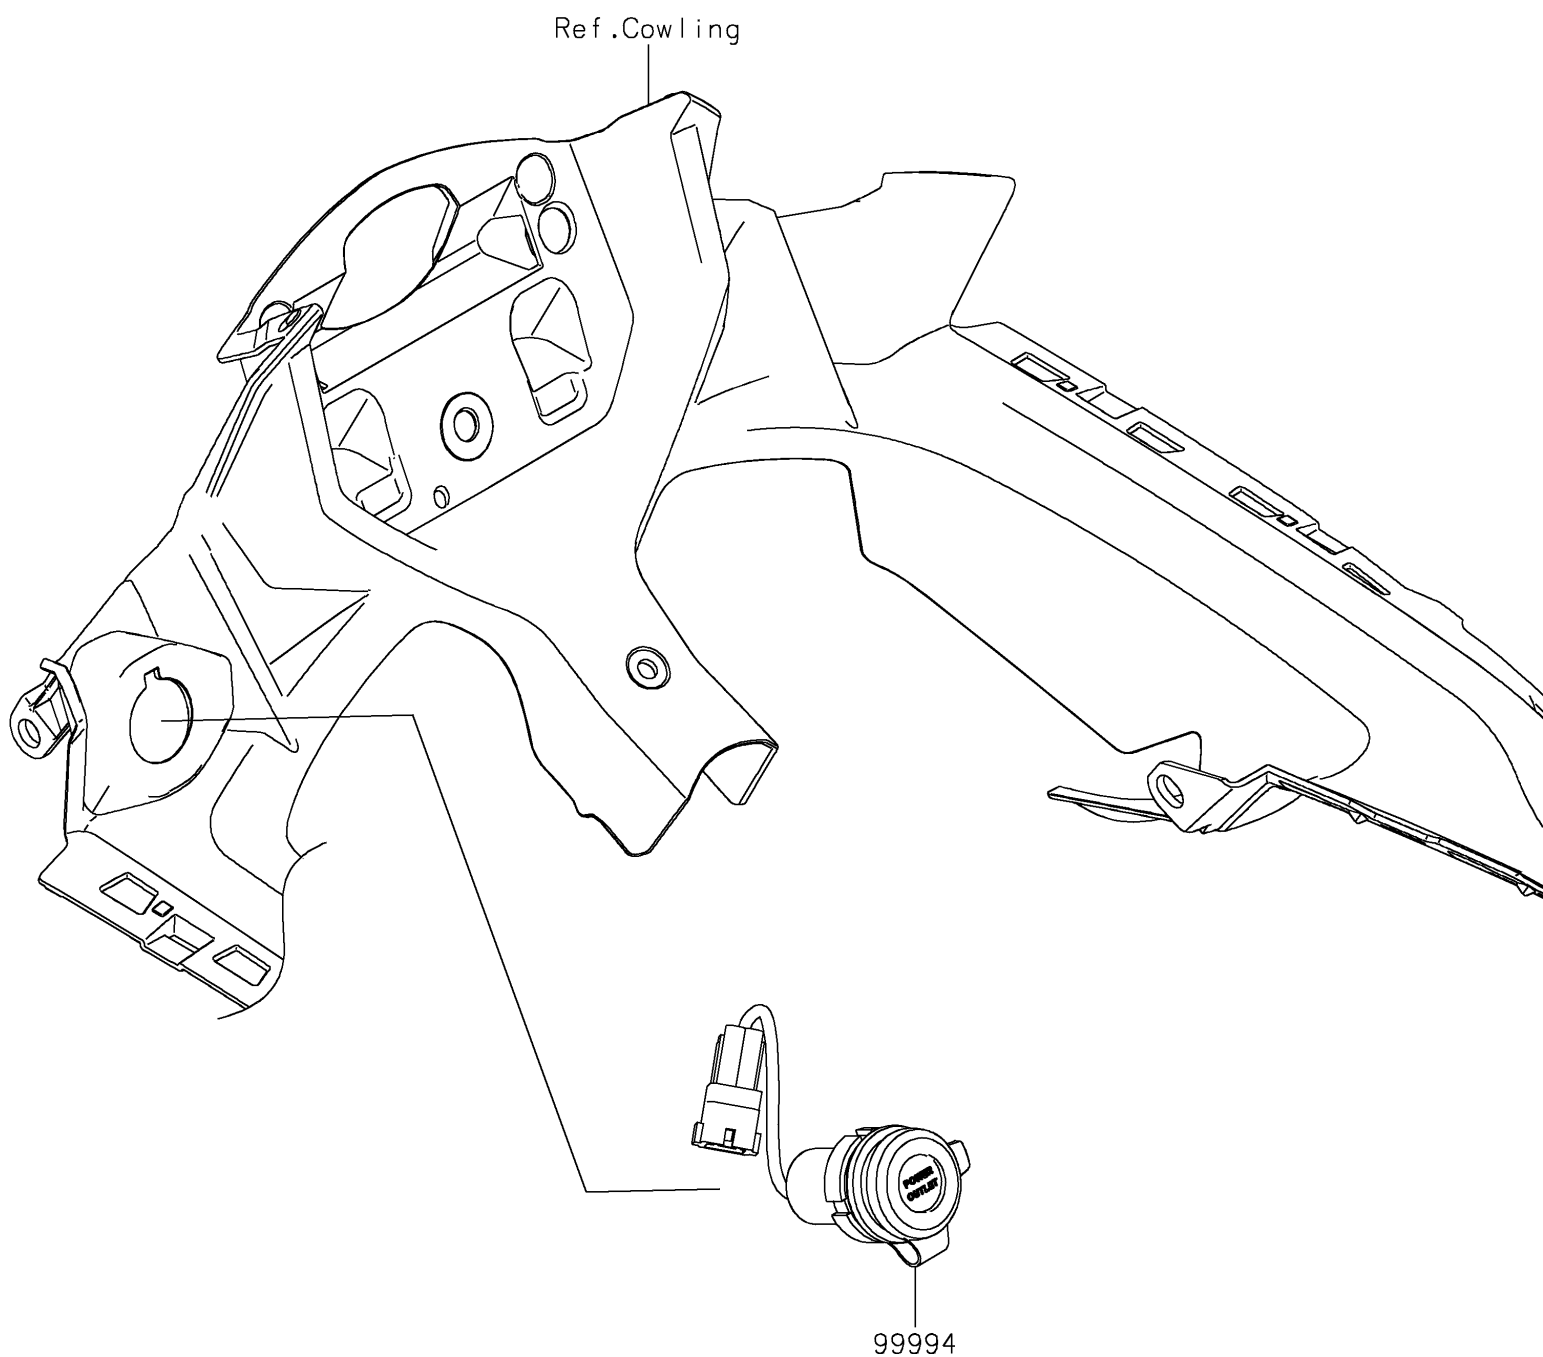

2020 Ninja® 650 KRT Edition

PARTS DIAGRAM

Accessory(DC Output)

F2910J

2020 Ninja® 650 KRT Edition

PARTS LIST

Accessory(DC Output)

ITEM NAME

PART NUMBER

QUANTITY
