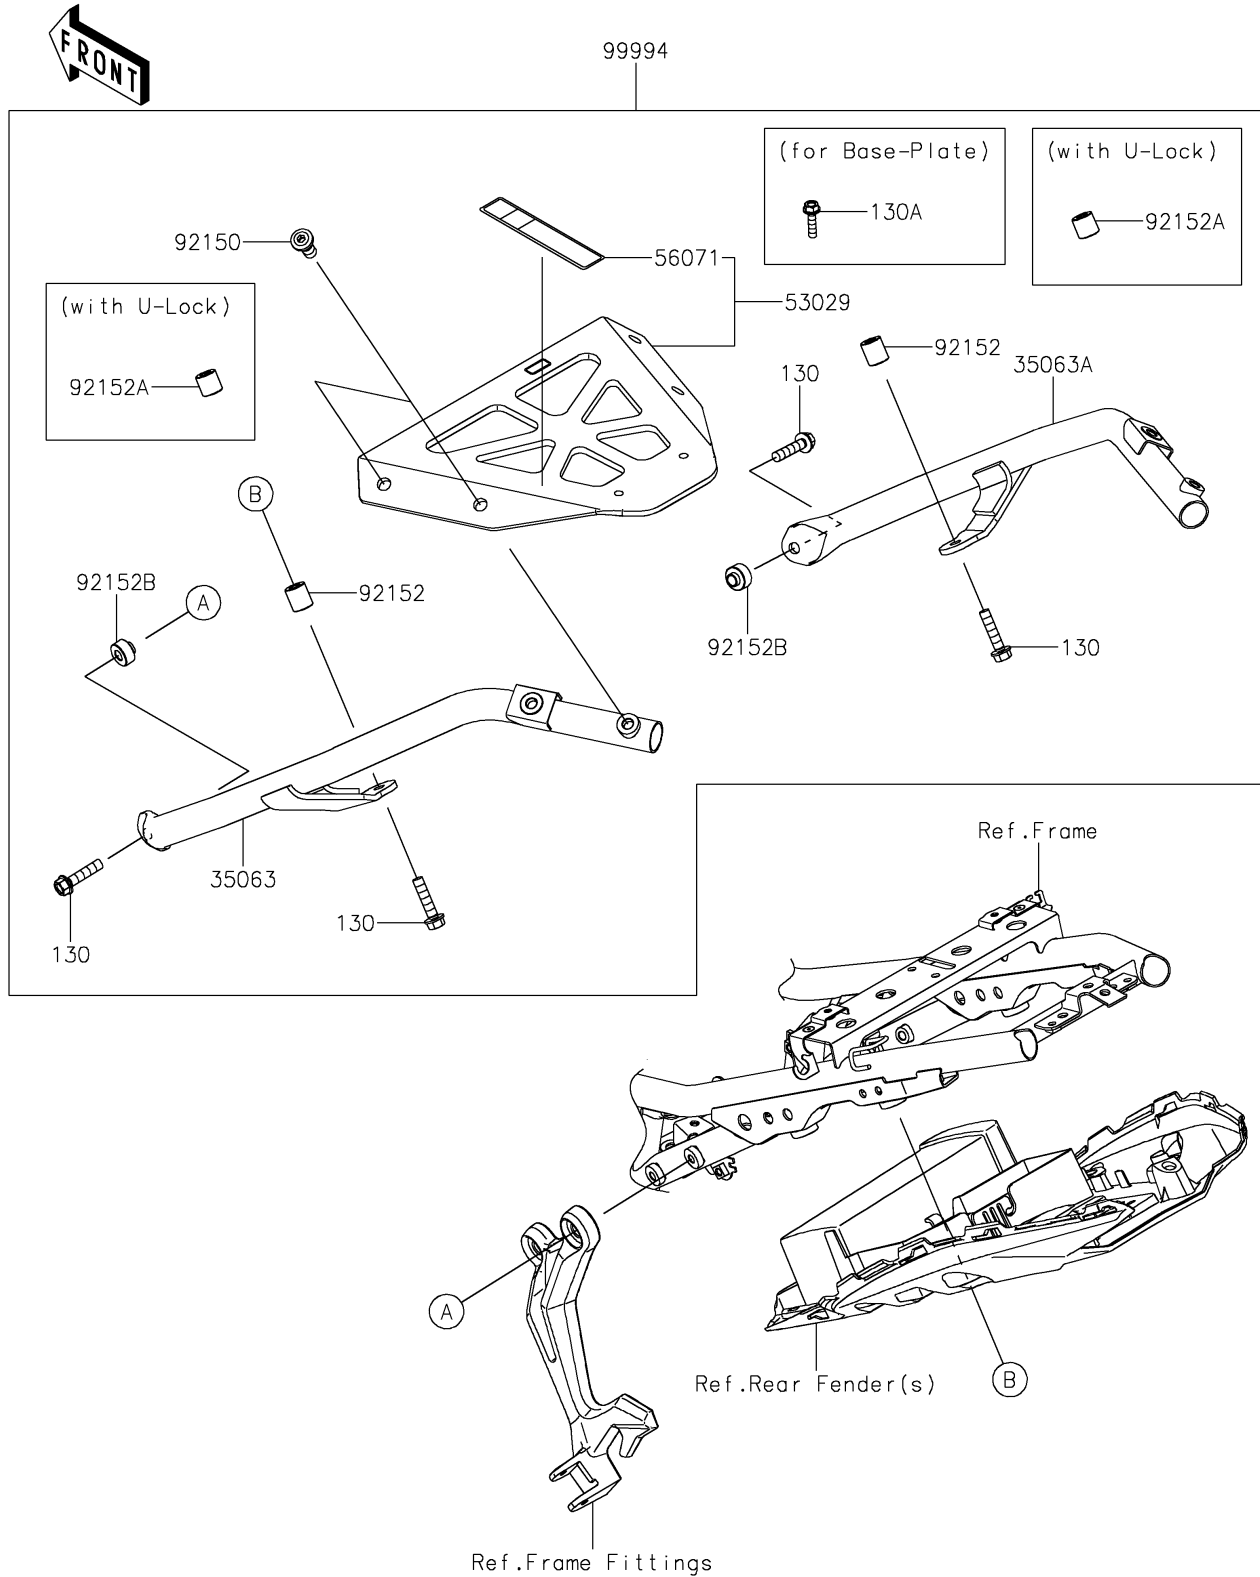

2020 Ninja® 650 KRT Edition

PARTS DIAGRAM

Accessory(Topcase Bracket)

F2910G

2020 Ninja® 650 KRT Edition

PARTS LIST

Accessory(Topcase Bracket)

ITEM NAME

PART NUMBER

QUANTITY
