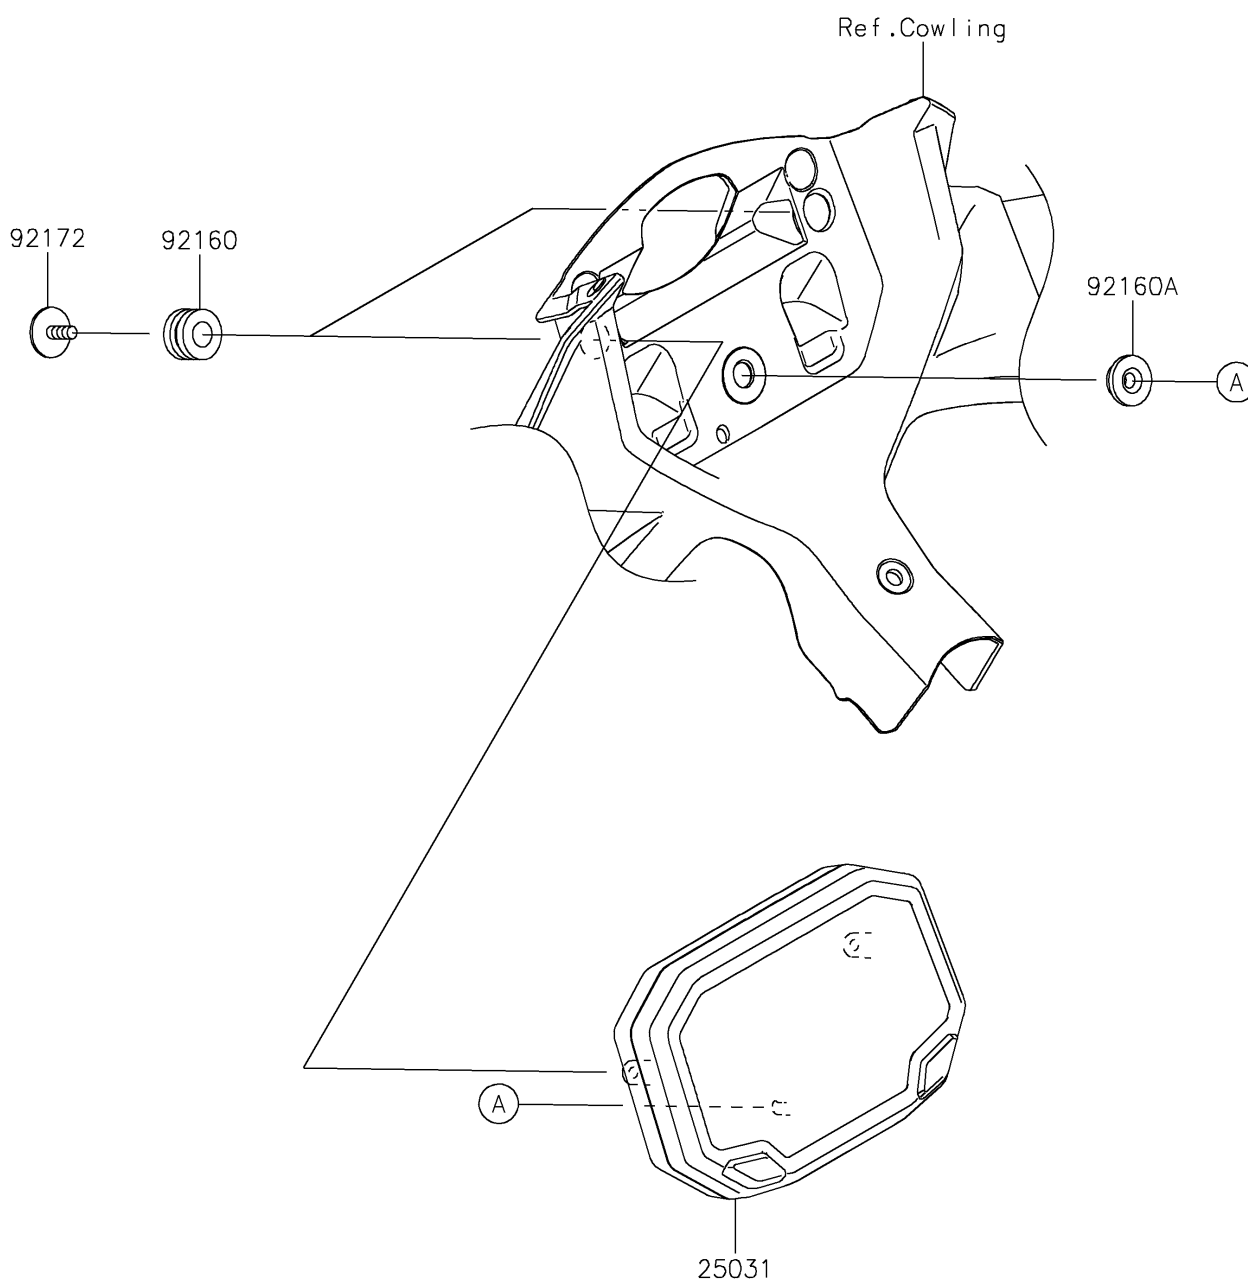

2020 Ninja® 650 KRT Edition

PARTS DIAGRAM

Meter(s)

F2530

2020 Ninja® 650 KRT Edition

PARTS LIST

Meter(s)

Kawasaki
Let the Good Times Roll®

ITEM NAME

PART NUMBER

QUANTITY
