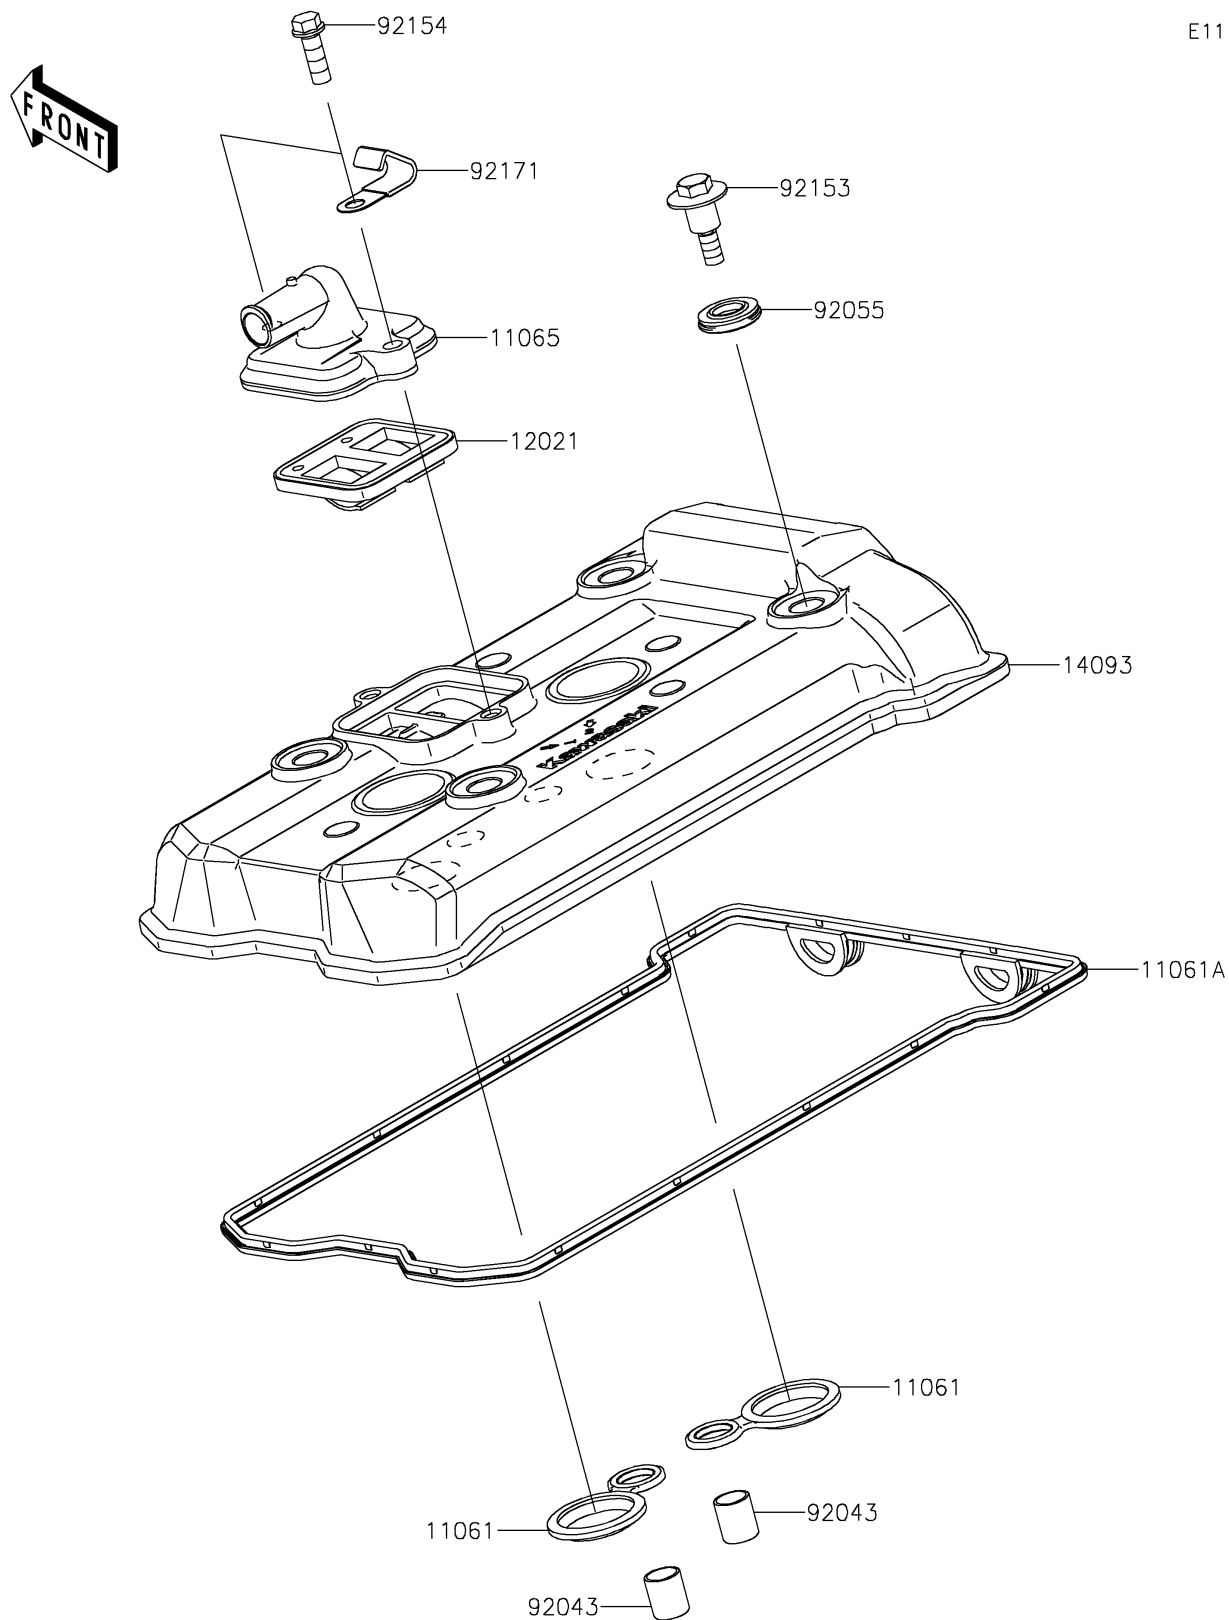

2020 Ninja[®] 650

PARTS DIAGRAM

Cylinder Head Cover

Kawasaki

Let the Good Times Roll[®]

E1112

2020 Ninja® 650

PARTS LIST

Cylinder Head Cover

ITEM NAME

PART NUMBER

QUANTITY
