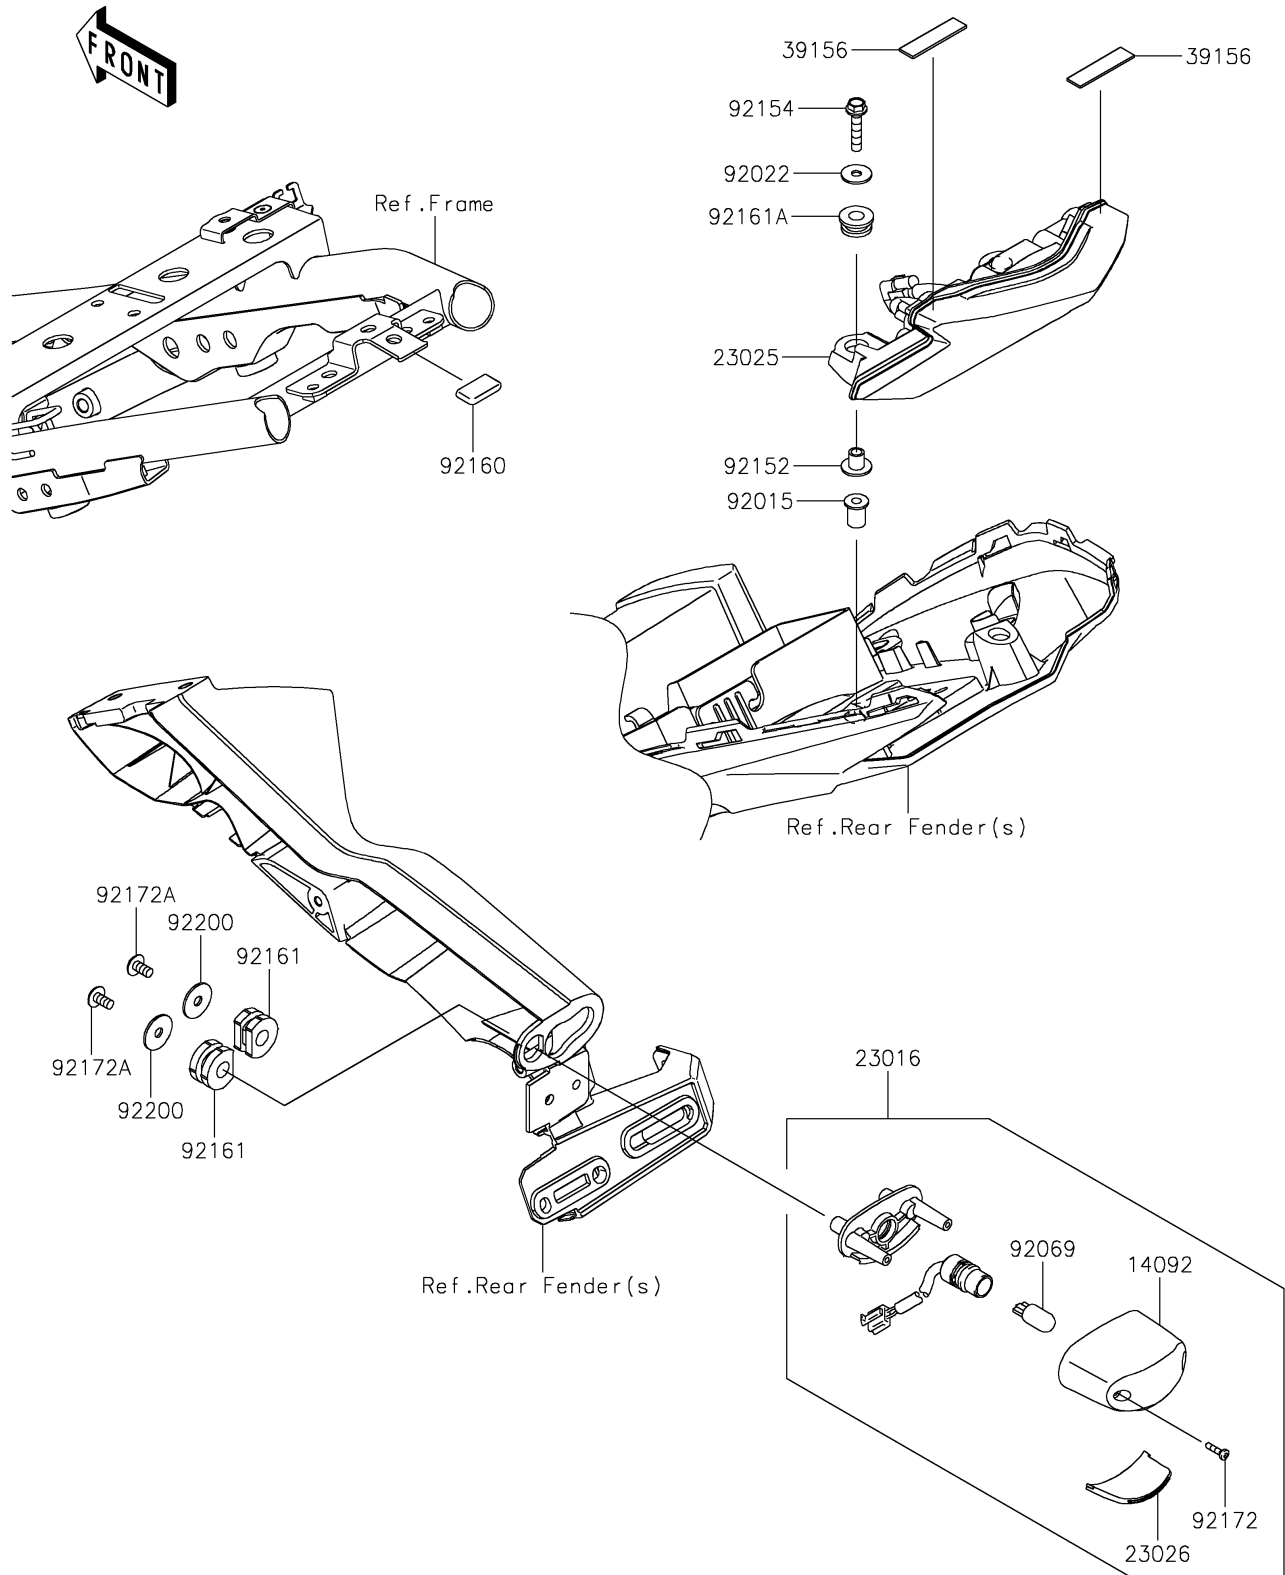

2020 Z650

PARTS DIAGRAM

Taillight(s)

F2720

2020 Z650

PARTS LIST

Taillight(s)

Kawasaki

Let the Good Times Roll®

ITEM NAME

PART NUMBER

QUANTITY
