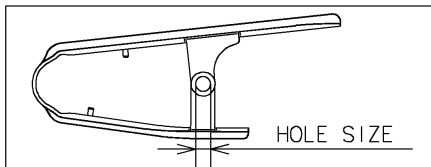

## PARTS DIAGRAM

### Swingarm

F2141

HOLE SIZE	GUARD	BOLT	COLLAR
7mm (OLD GUARD)	99999 (NEW GUARD KIT)	92001 (ONLY FOR OLD GUARD)	NONE
13mm (NEW GUARD)	55020	92153 (ONLY FOR NEW GUARD)	92152