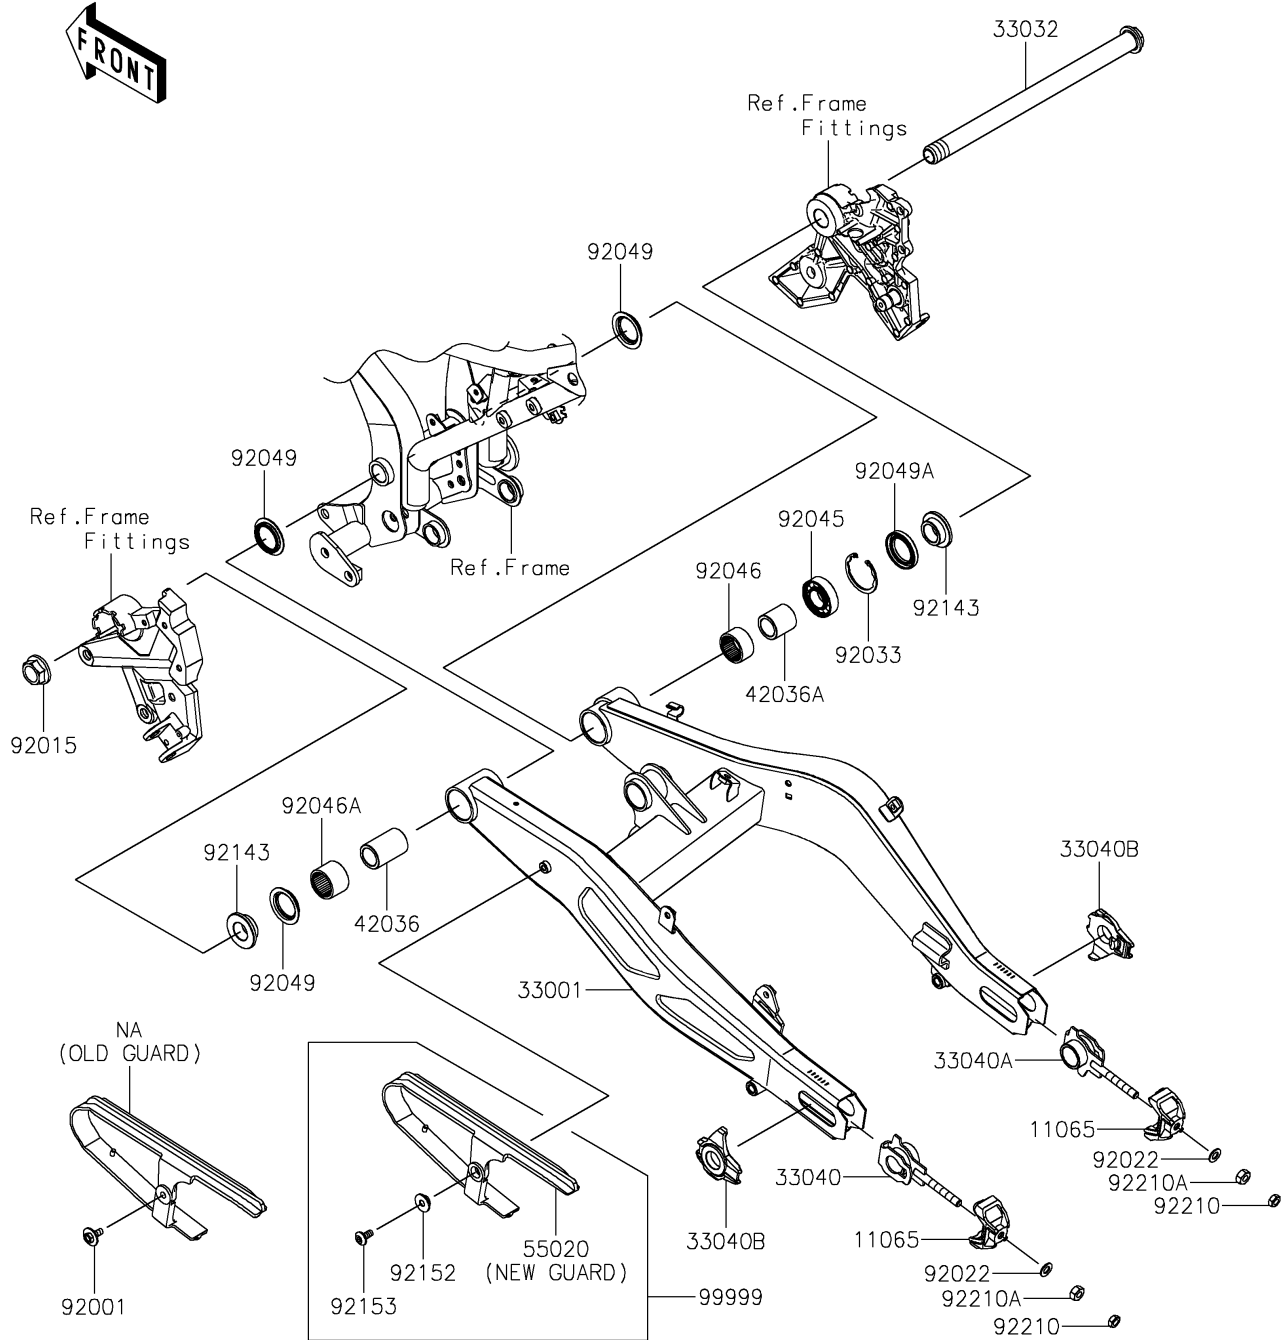

## PARTS DIAGRAM

### Swingarm

F2141

HOLE SIZE	GUARD	BOLT	COLLAR
7mm (OLD GUARD)	99999 (NEW GUARD KIT)	92001 (ONLY FOR OLD GUARD)	NONE
13mm (NEW GUARD)	55020	92153 (ONLY FOR NEW GUARD)	92152

# 2020 Z650

## PARTS LIST