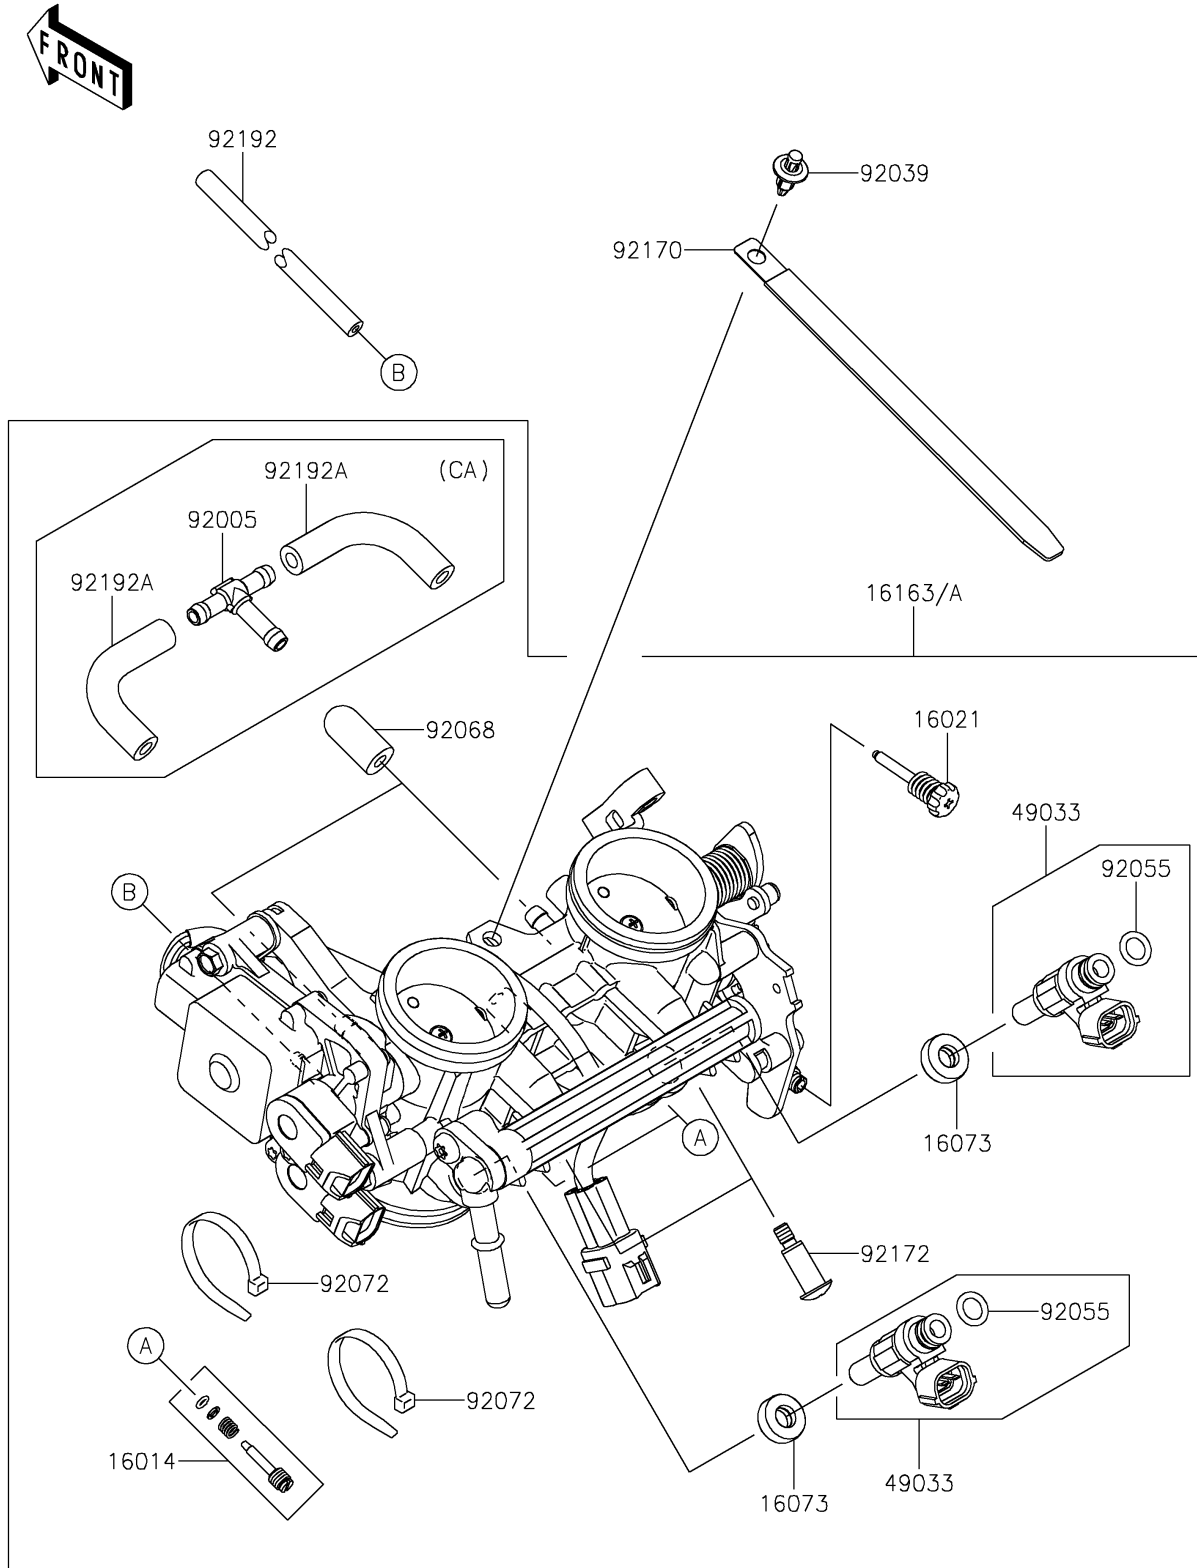

2020 Z650

PARTS DIAGRAM

Throttle

E1510

2020 Z650

PARTS LIST

Throttle

Kawasaki

Let the Good Times Roll®

ITEM NAME

PART NUMBER

QUANTITY
