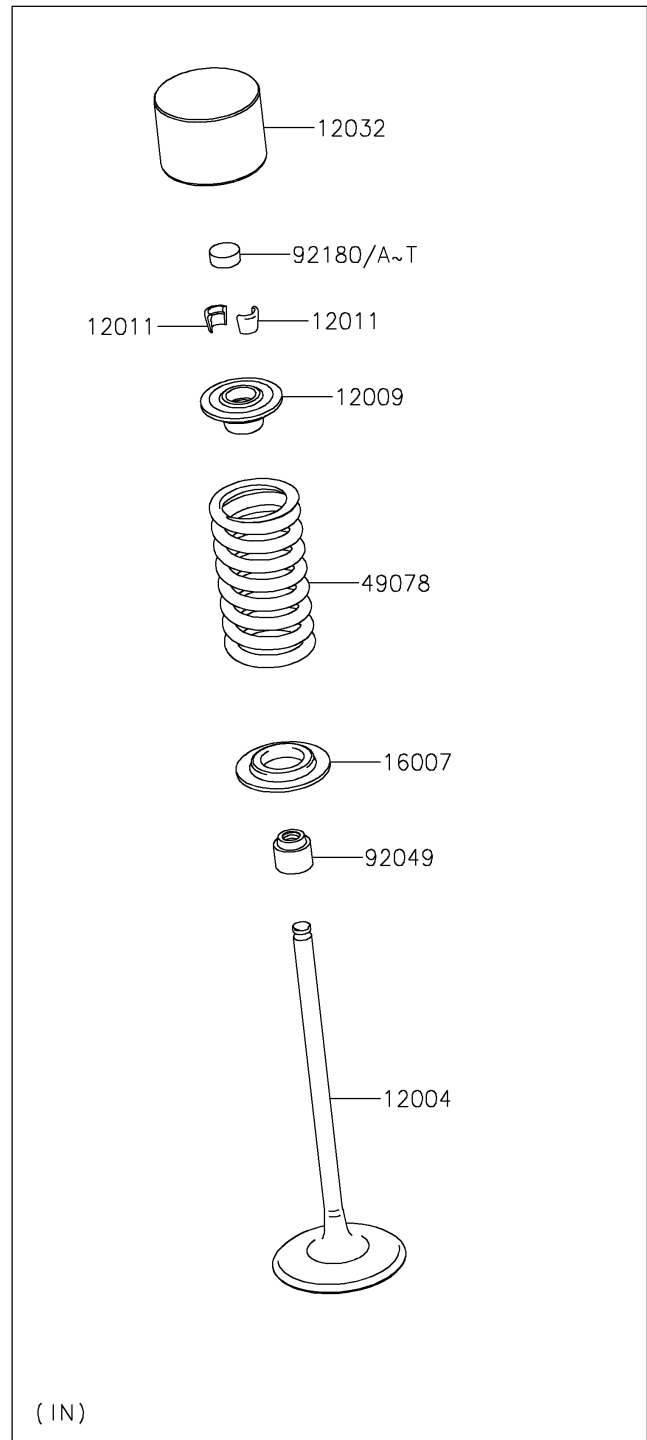

2020 Z650

PARTS DIAGRAM

Valve(s)

E1210

2020 Z650

PARTS LIST

Valve(s)

ITEM NAME

PART NUMBER

QUANTITY
