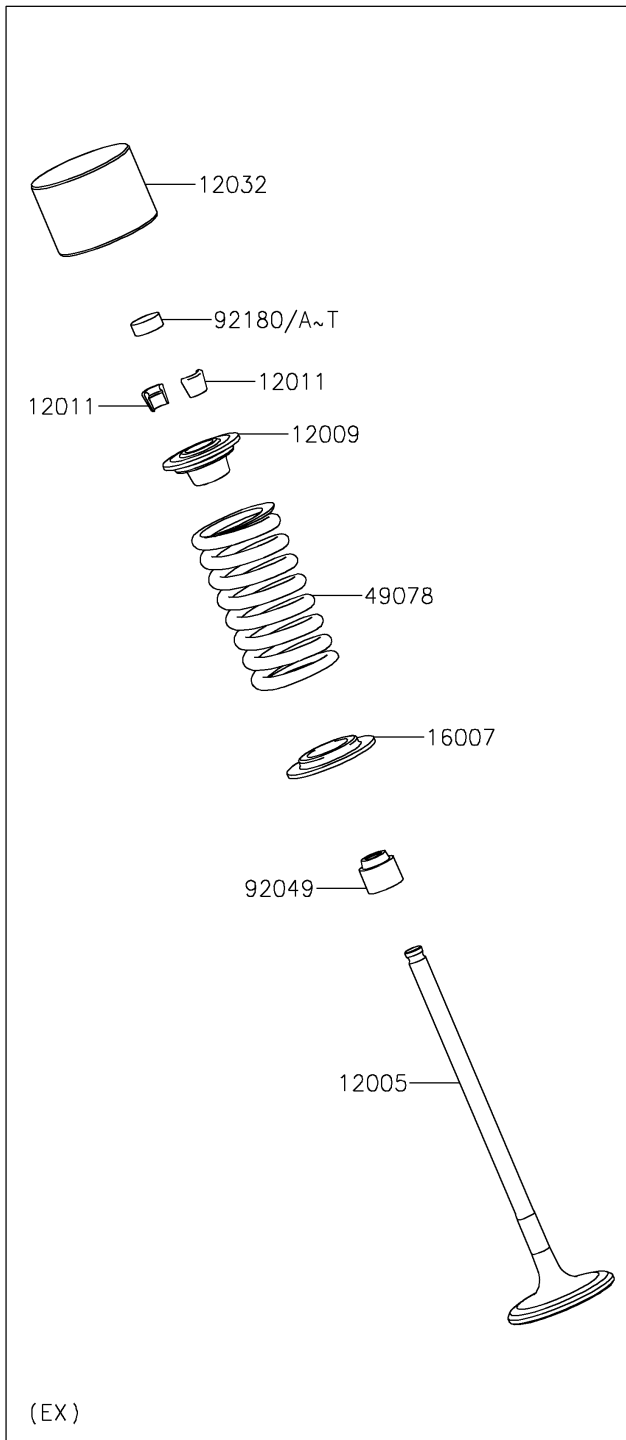

2020 Z650

PARTS DIAGRAM

Valve(s)

E1210

2020 Z650

PARTS LIST

Valve(s)

ITEM NAME

PART NUMBER

QUANTITY
