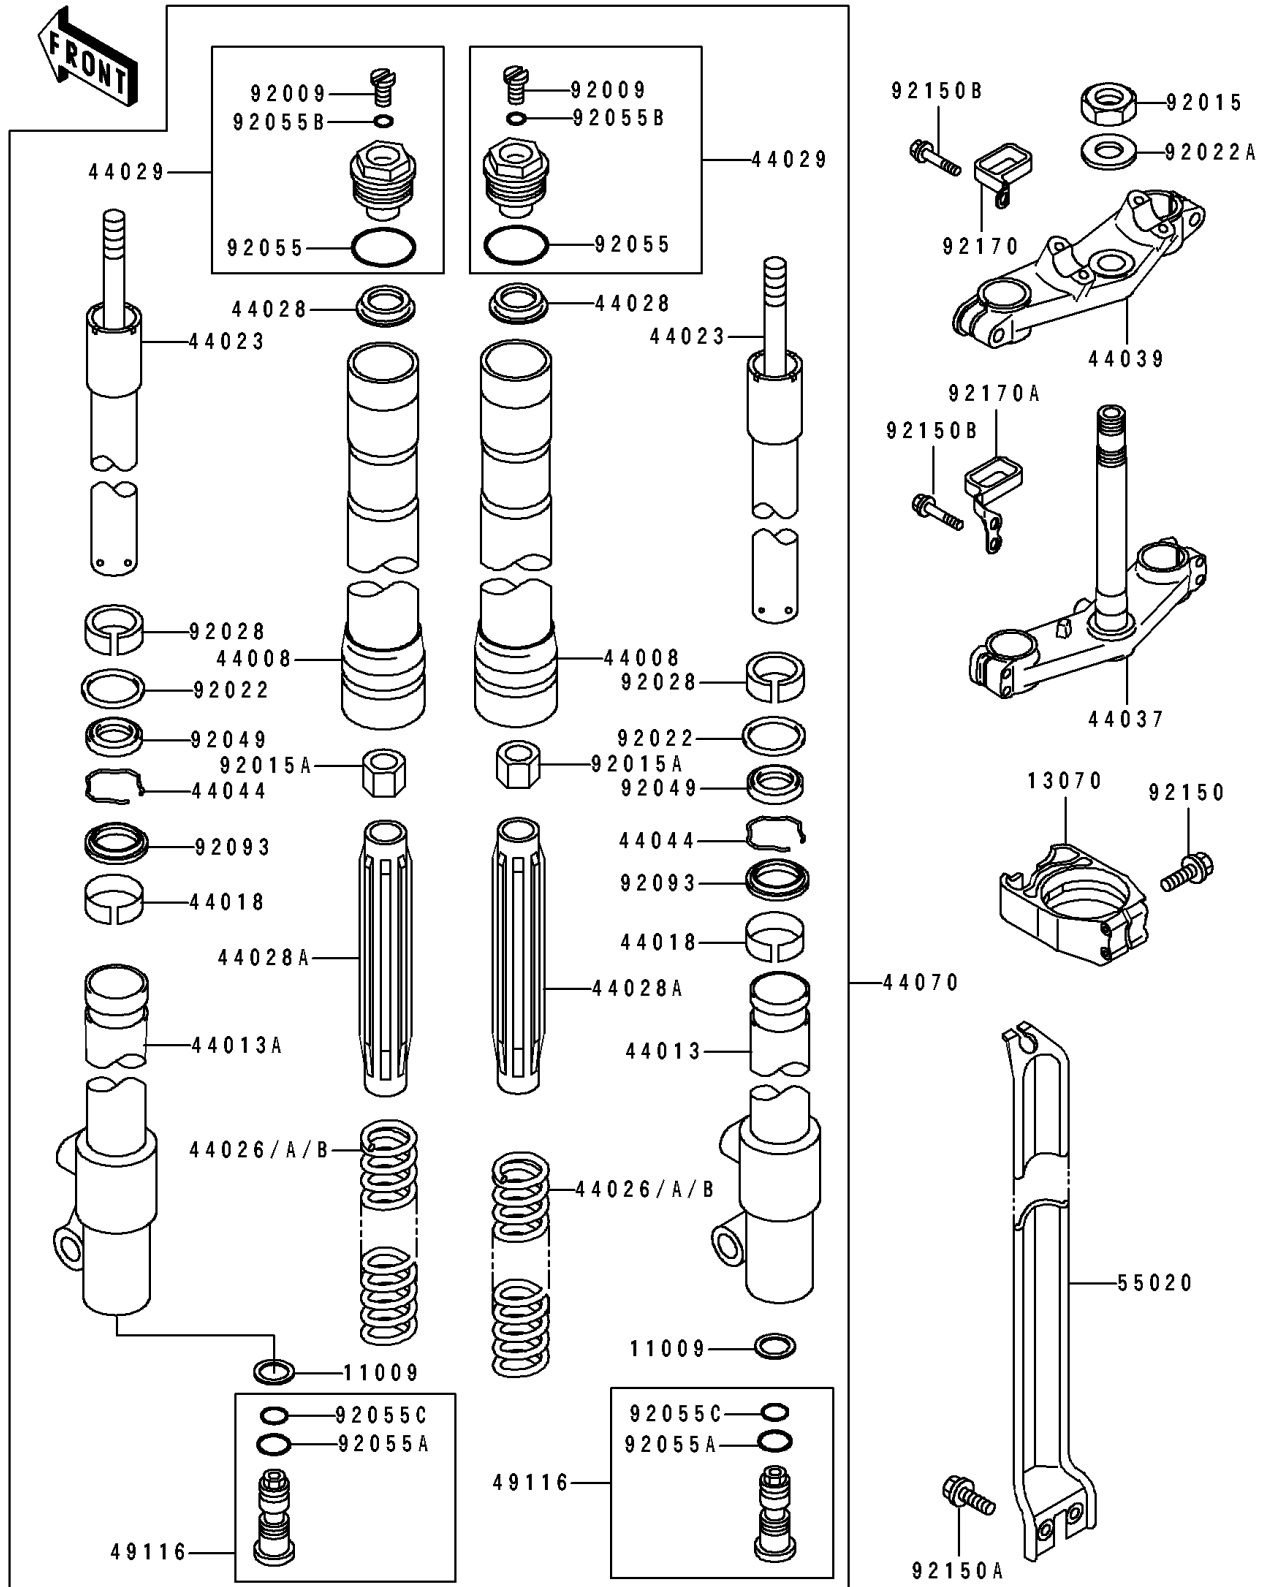

1997 KX100

PARTS DIAGRAM

Front Fork(KX100-B7)

F2340A

1997 KX100

PARTS LIST

Front Fork(KX100-B7)

Kawasaki

Let the Good Times Roll®

ITEM NAME

PART NUMBER

QUANTITY
