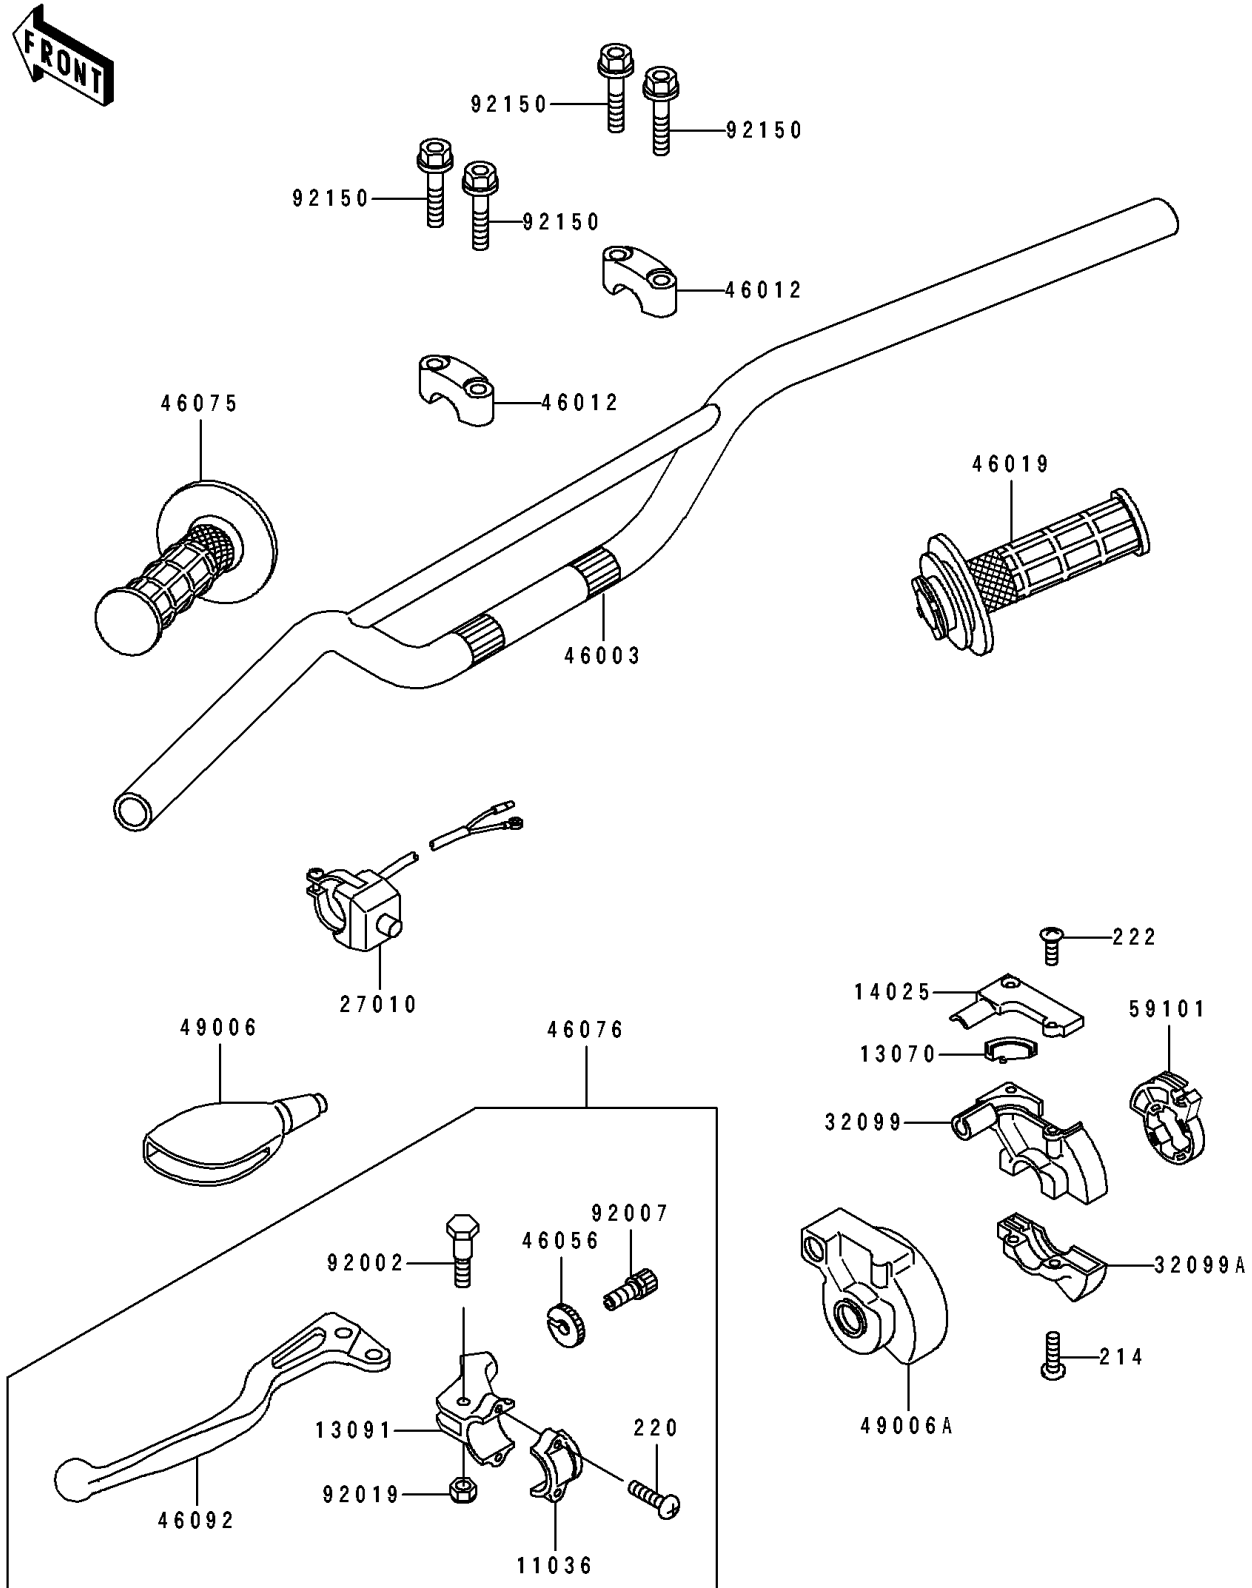

1997 KX100

PARTS DIAGRAM

Handlebar

F2310

1997 KX100

PARTS LIST

Handlebar

Kawasaki

Let the Good Times Roll®

ITEM NAME

PART NUMBER

QUANTITY
