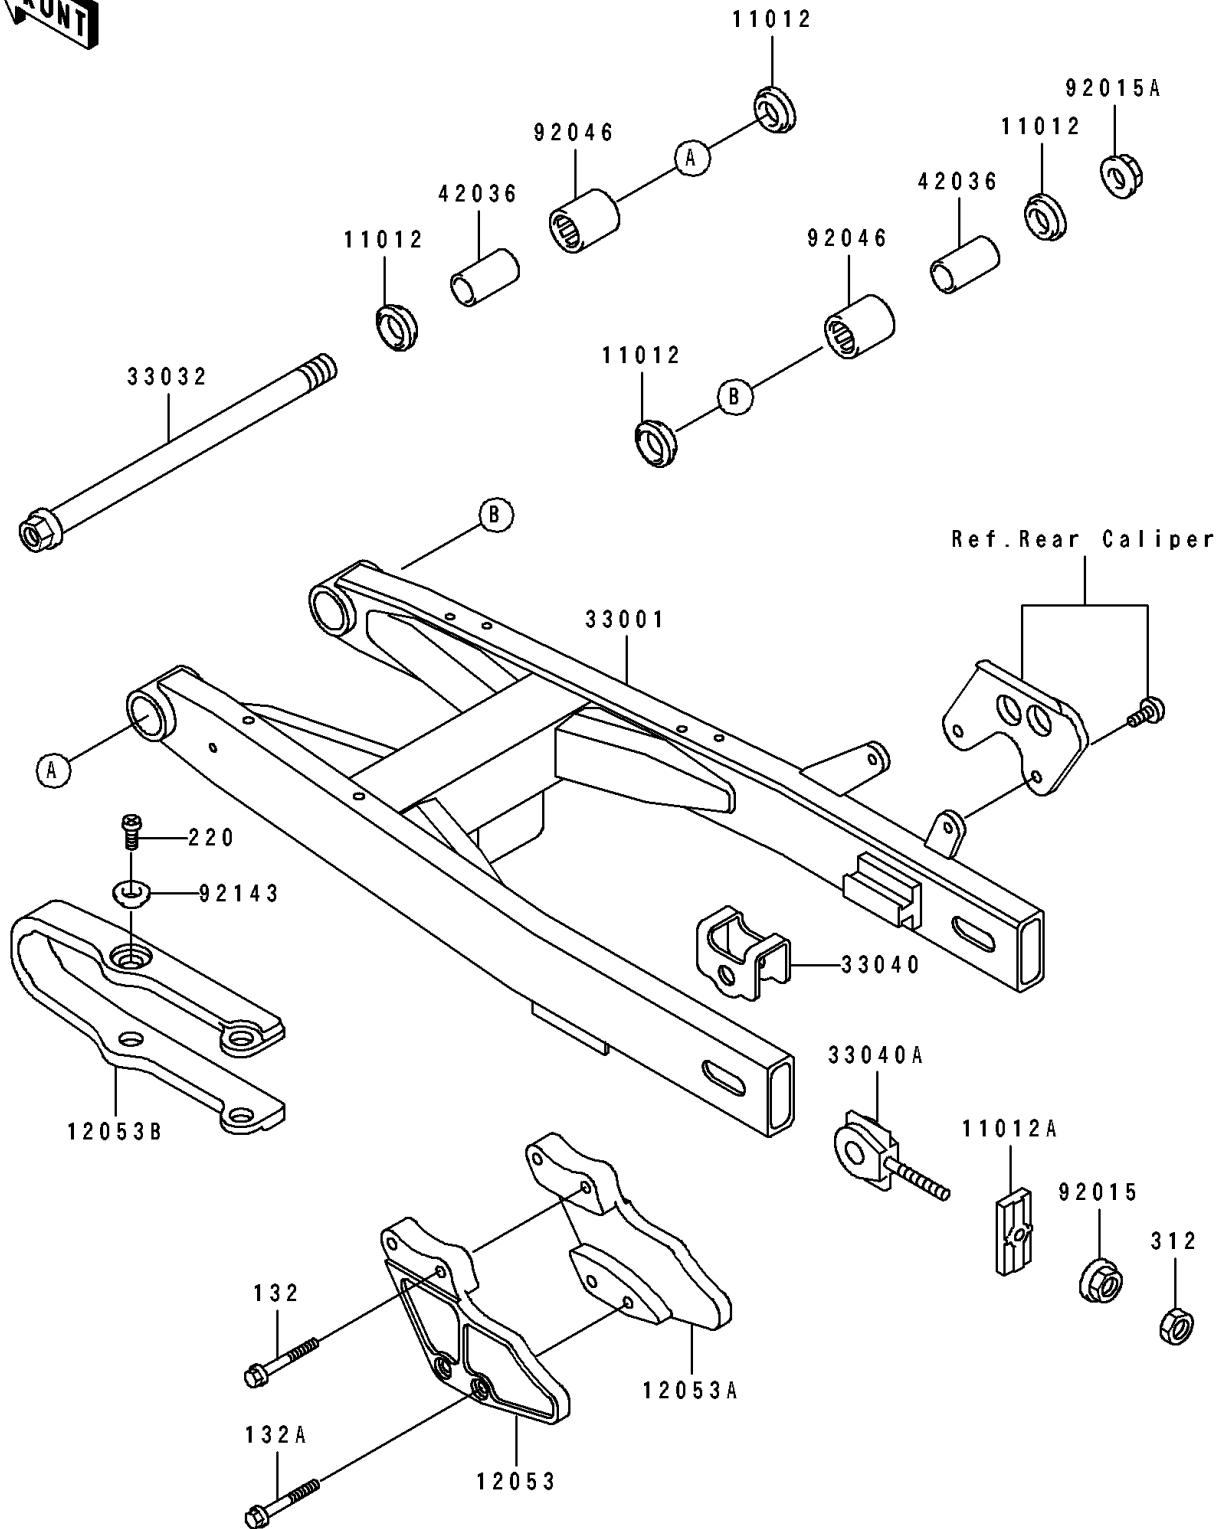

1997 KX100

PARTS DIAGRAM

Swingarm

F2141

1997 KX100

PARTS LIST

Swingarm

ITEM NAME

PART NUMBER

QUANTITY
