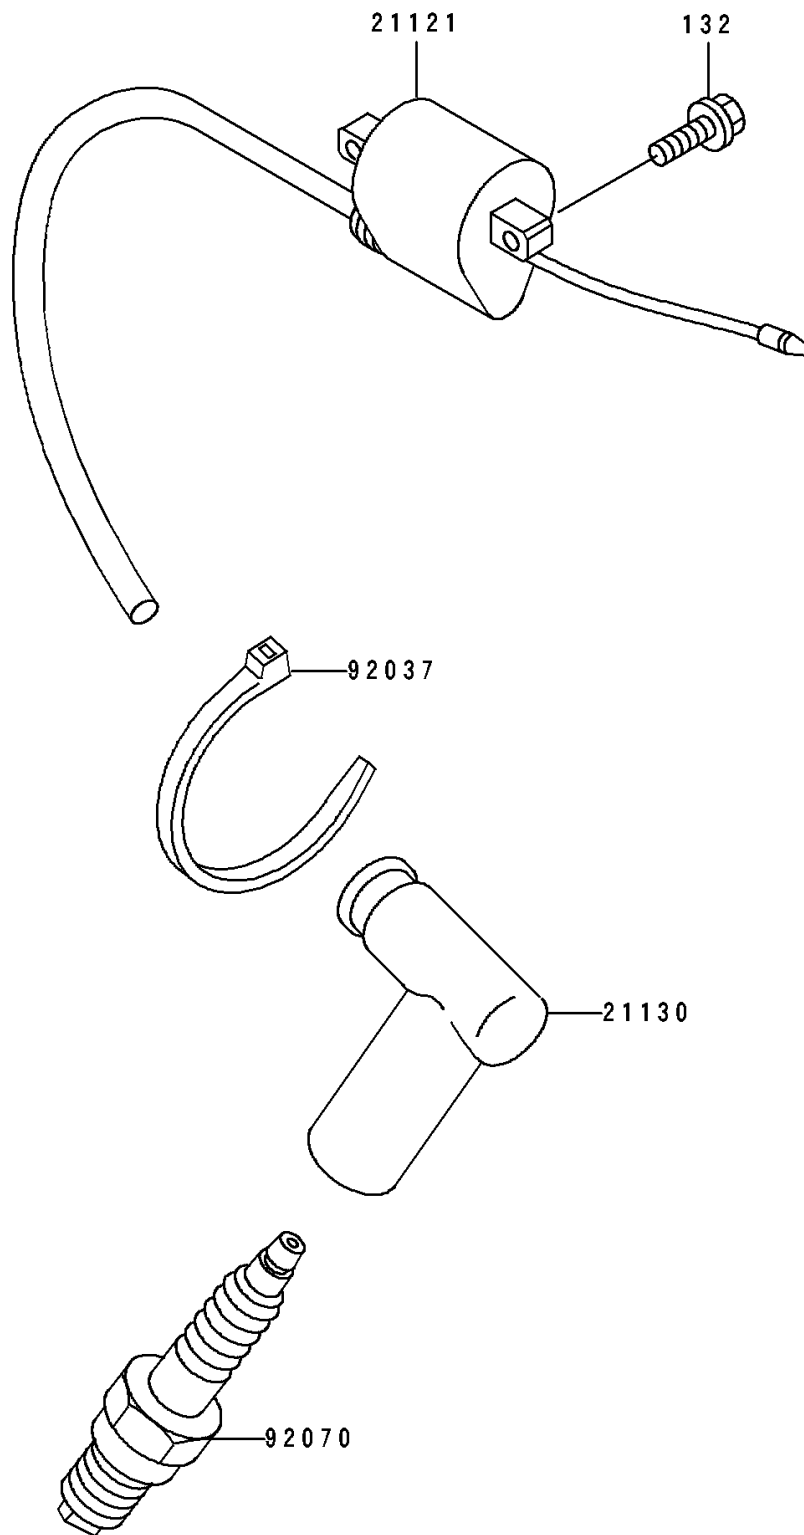

1997 KX100

PARTS DIAGRAM

Ignition System

Kawasaki

Let the Good Times Roll®

E1830

1997 KX100

PARTS LIST

Ignition System

ITEM NAME	PART NUMBER	QUANTITY
COIL-IGNITION (Ref # 21121)	21121-1205	1
CAP-SPARK PLUG (Ref # 21130)	21130-1062	1
CLAMP (Ref # 92037)	92037-1173	1
PLUG-SPARK,R6254K-105(NGK) (Ref # 92070)	92070-1240	1
BOLT-FLANGED-SMALL (Ref # 132)	132G0616	2