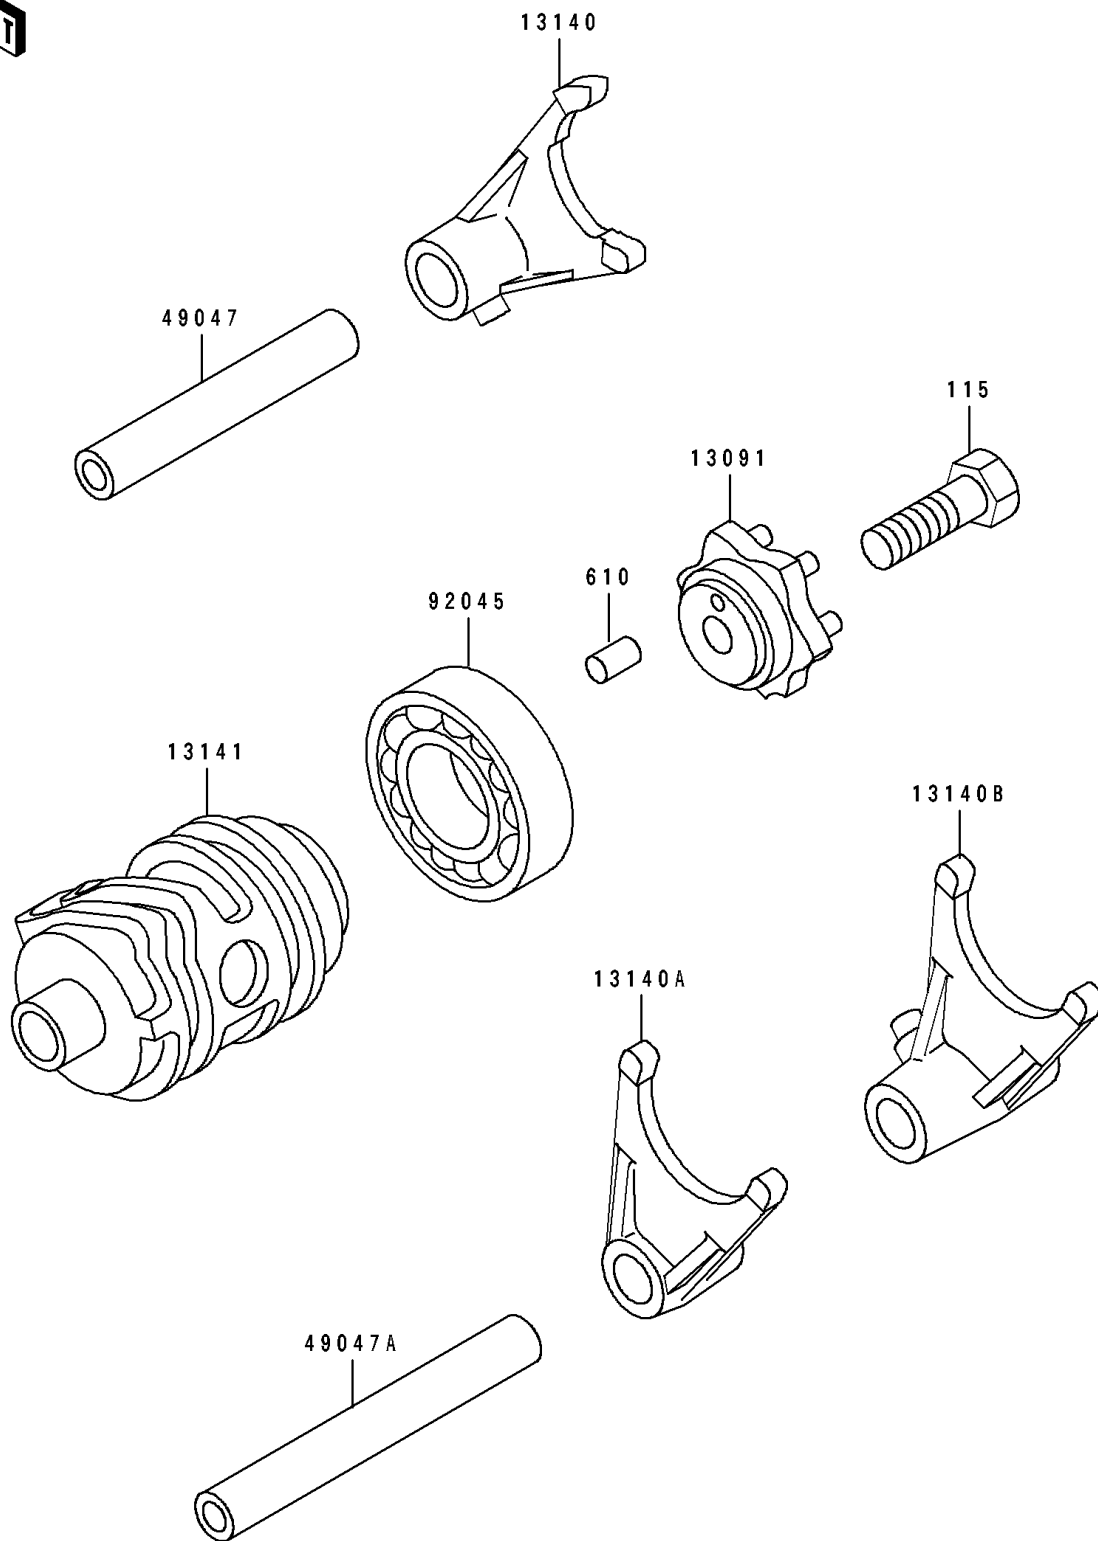

1997 KX100

PARTS DIAGRAM

Gear Change Drum/Shift Fork(s)

E1362