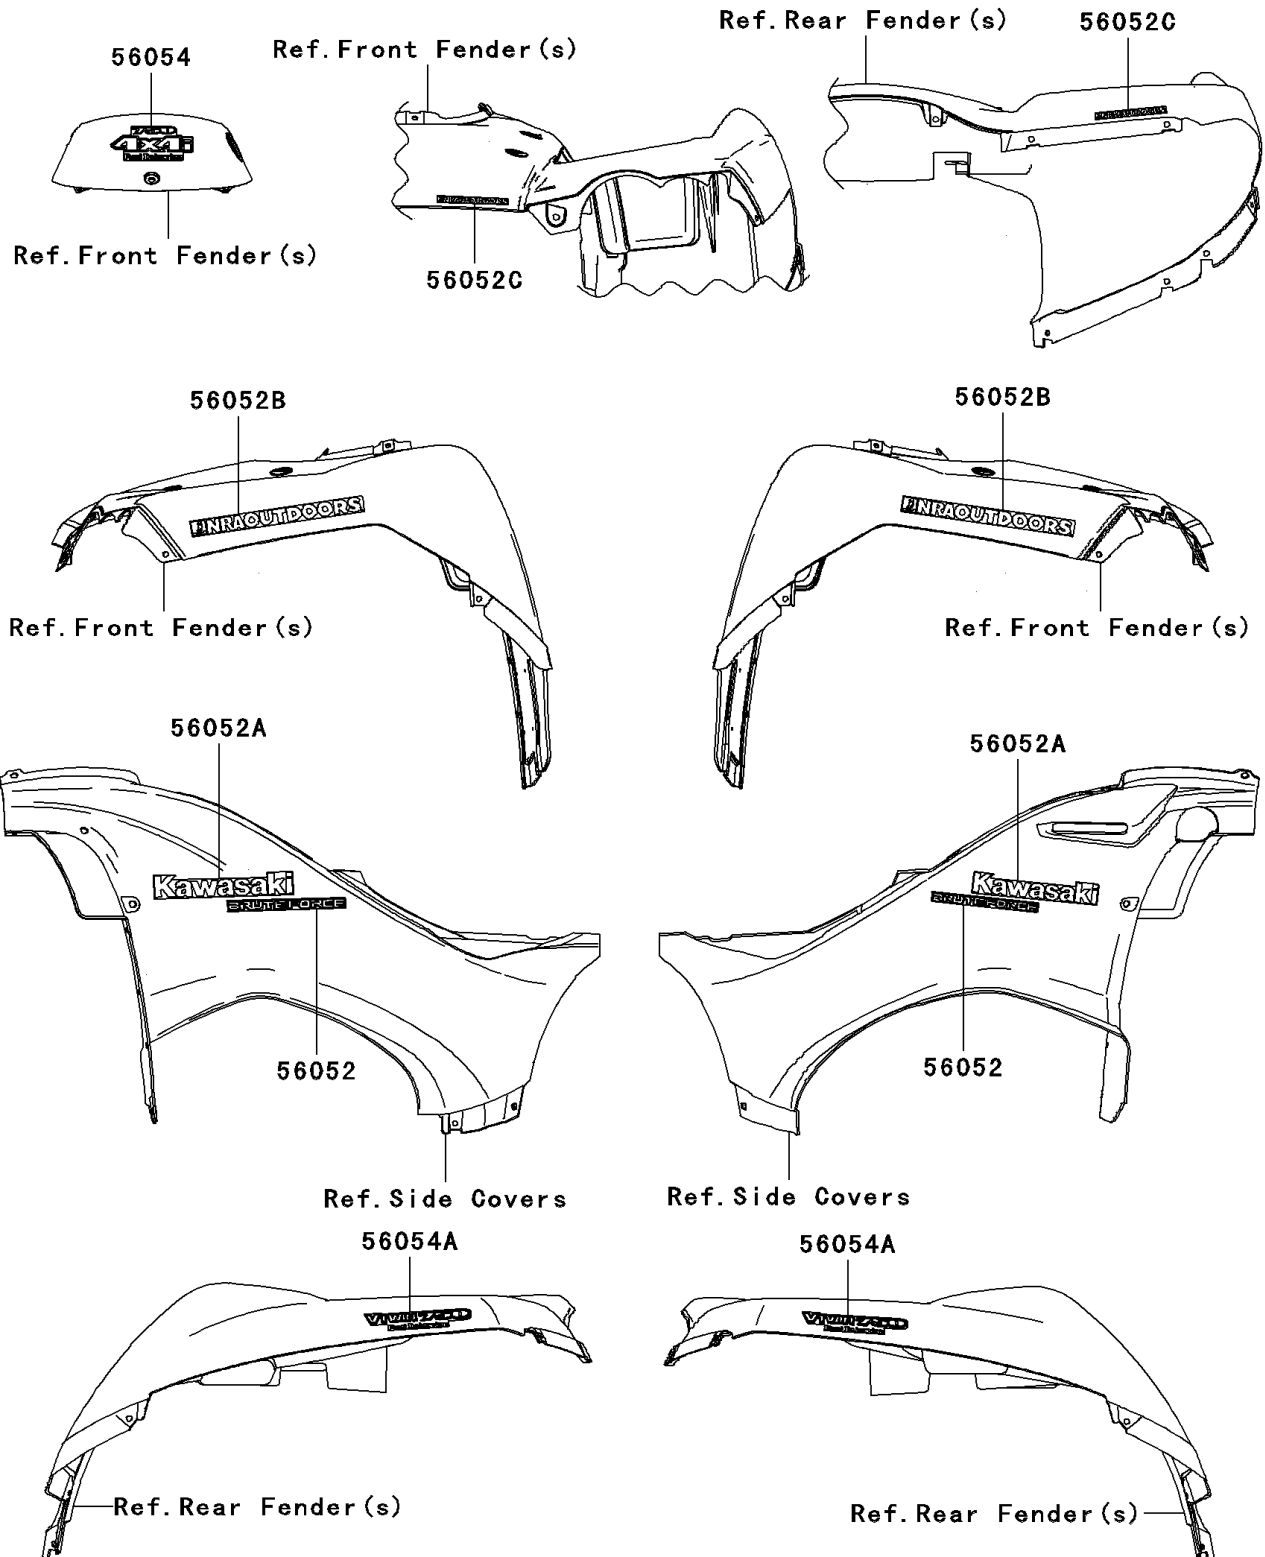

2009 Brute Force 750 4x4i NRA Outdoors

PARTS DIAGRAM

Decals(C.H.Max-1)(E8FA/E9FA)

F2861A

2009 Brute Force 750 4x4i NRA Outdoors

PARTS LIST

Decals(C.H.Max-1)(E8FA/E9FA)

ITEM NAME

PART NUMBER

QUANTITY
