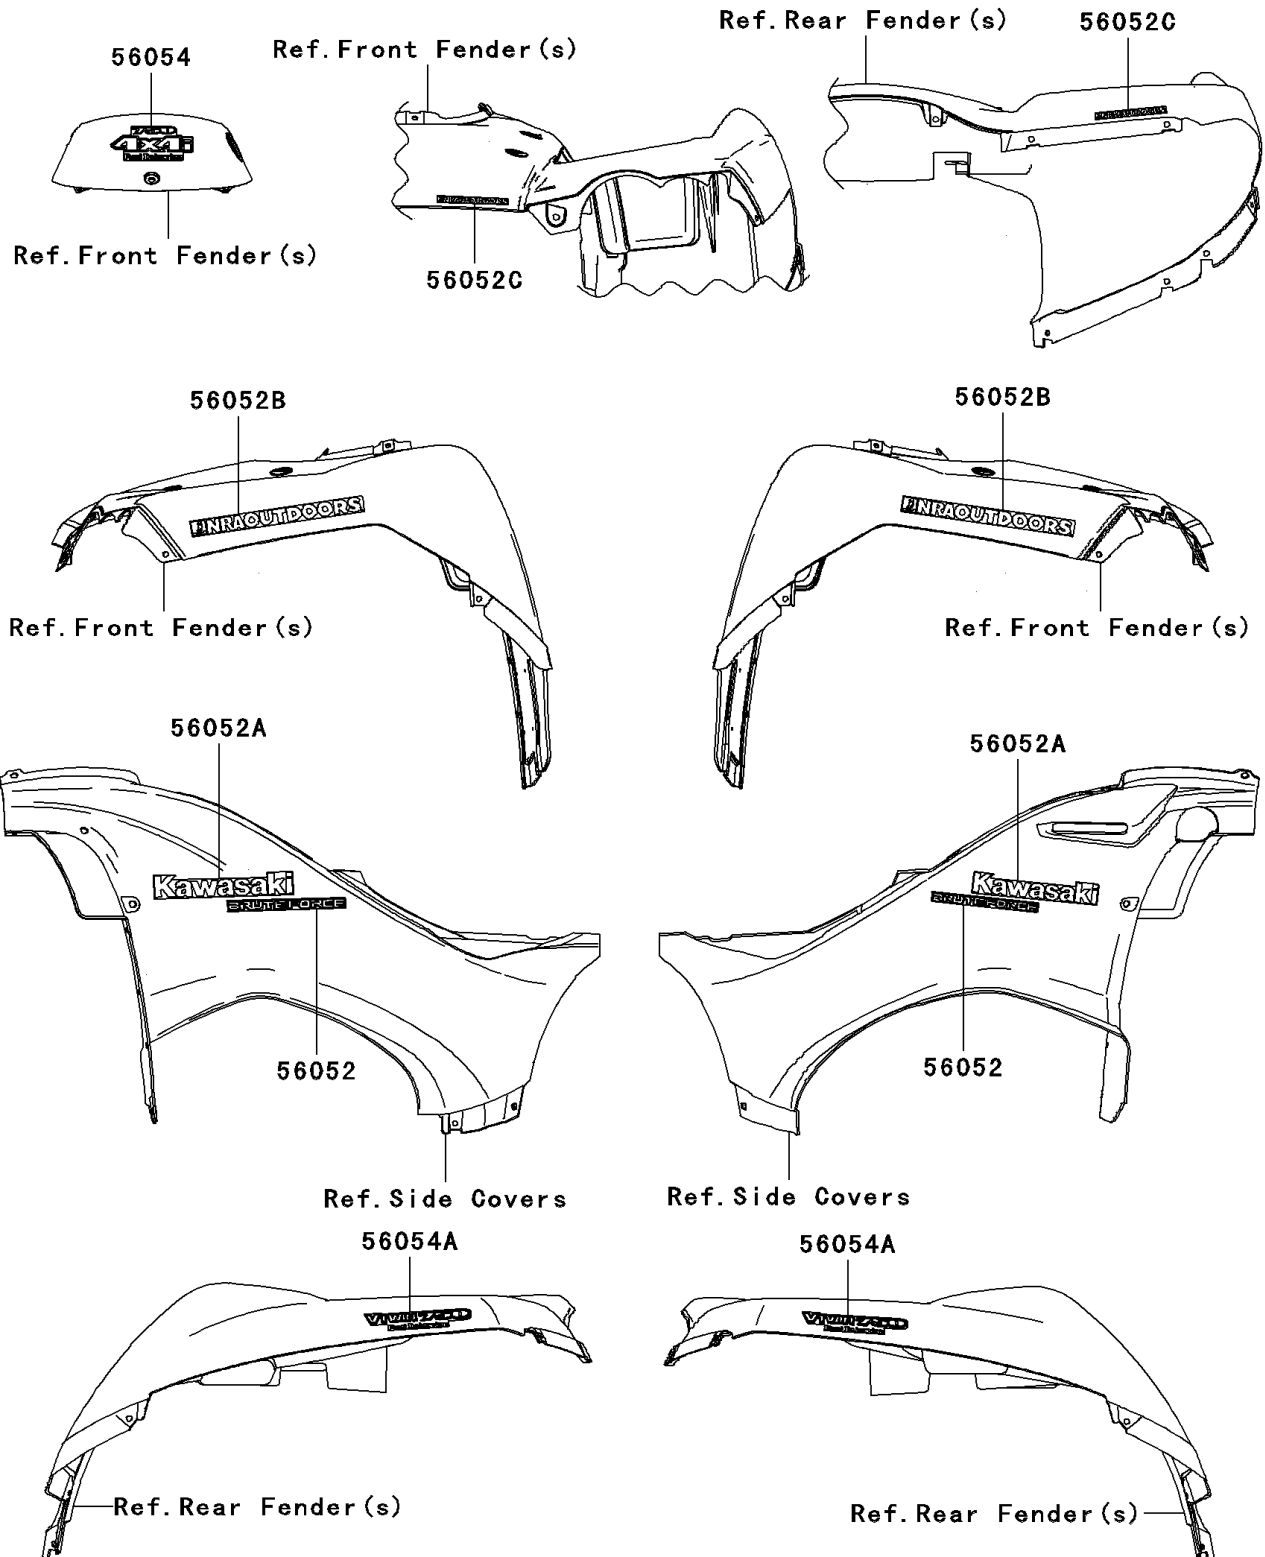

2008 Brute Force 750 4x4i NRA Outdoors

PARTS DIAGRAM

Decals(C.H.Max-1)(E8FA/E9FA)

F2861A

2008 Brute Force 750 4x4i NRA Outdoors

PARTS LIST

Decals(C.H.Max-1)(E8FA/E9FA)

ITEM NAME

PART NUMBER

QUANTITY
