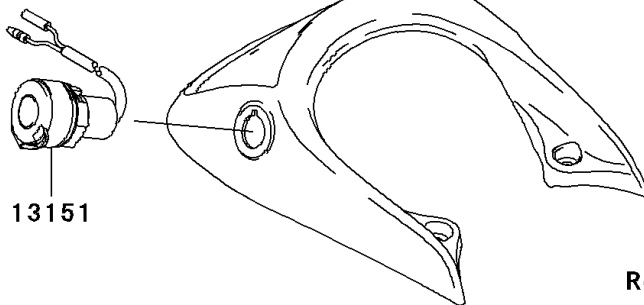

2009 Brute Force 750 4x4i NRA Outdoors

PARTS DIAGRAM

Ignition Switch

F2770

27008D

27008E

27008F

27008G

Ref. Front Fender (s)

27005

92210

Ref. Front Fender (s)

2009 Brute Force 750 4x4i NRA Outdoors

PARTS LIST

Ignition Switch

ITEM NAME	PART NUMBER	QUANTITY
-----------	-------------	----------
