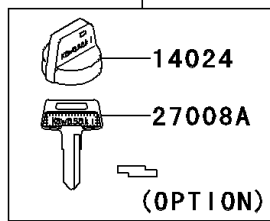

2009 Brute Force 750 4x4i NRA Outdoors

PARTS DIAGRAM

Ignition Switch

F2770

27008D

27008E

27008F

27008G

Ref. Front Fender (s)

27005

92210

Ref. Front Fender (s)

2009 Brute Force 750 4x4i NRA Outdoors

PARTS LIST

Ignition Switch

ITEM NAME	PART NUMBER	QUANTITY
-----------	-------------	----------
