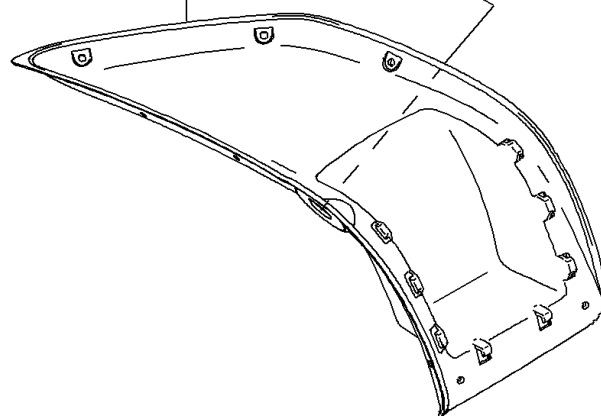

Ref. Front Fender (s)

27005

92210

Ref. Front Fender (s)

2009 Brute Force 750 4x4i NRA Outdoors

PARTS LIST

Ignition Switch

ITEM NAME	PART NUMBER	QUANTITY
-----------	-------------	----------
