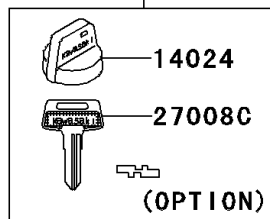

2009 Brute Force 750 4x4i NRA Outdoors

PARTS DIAGRAM

Ignition Switch

F2770

27008D

27008E

27008F

27008G

Ref. Front Fender (s)

27005

92210

Ref. Front Fender (s)

2009 Brute Force 750 4x4i NRA Outdoors

PARTS LIST

Ignition Switch

ITEM NAME	PART NUMBER	QUANTITY
-----------	-------------	----------
