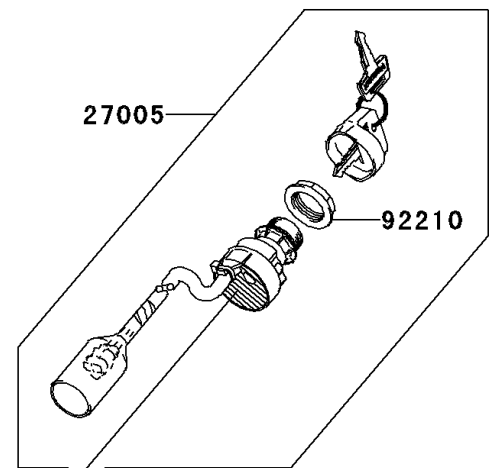

2009 Brute Force 750 4x4i NRA Outdoors

PARTS DIAGRAM

Ignition Switch

F2770

27008D

27008E

27008F

27008G

Ref. Front Fender (s)

27005

92210

Ref. Front Fender (s)

2009 Brute Force 750 4x4i NRA Outdoors

PARTS LIST

Ignition Switch

ITEM NAME	PART NUMBER	QUANTITY
-----------	-------------	----------
