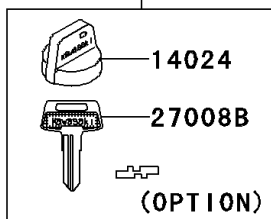

2009 Brute Force 750 4x4i NRA Outdoors

PARTS DIAGRAM

Ignition Switch

F2770

27008D

27008E

27008F

27008G

Ref. Front Fender (s)

27005

92210

Ref. Front Fender (s)

2009 Brute Force 750 4x4i NRA Outdoors

PARTS LIST

Ignition Switch

ITEM NAME	PART NUMBER	QUANTITY
-----------	-------------	----------
