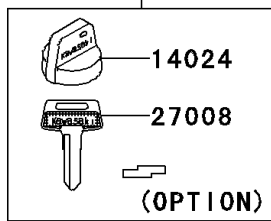

2009 Brute Force 750 4x4i NRA Outdoors

PARTS DIAGRAM

Ignition Switch

F2770

27008D

27008E

27008F

27008G

Ref. Front Fender (s)

27005

92210

Ref. Front Fender (s)

2009 Brute Force 750 4x4i NRA Outdoors

PARTS LIST

Ignition Switch

ITEM NAME	PART NUMBER	QUANTITY
-----------	-------------	----------
