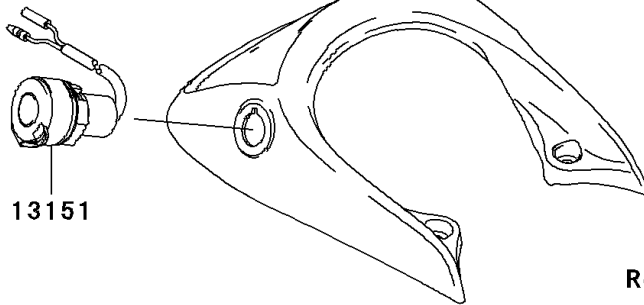

2008 Brute Force 750 4x4i Hardwoods Green HD

PARTS DIAGRAM

Ignition Switch

F2770

27008D

27008E

27008F

27008G

Ref. Front Fender (s)

27005

92210

Ref. Front Fender (s)

2008 Brute Force 750 4x4i Hardwoods Green HD

PARTS LIST

Ignition Switch

ITEM NAME	PART NUMBER	QUANTITY
-----------	-------------	----------
