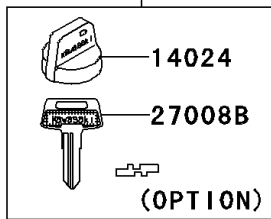

2008 Brute Force 750 4x4i Hardwoods Green HD

PARTS DIAGRAM

Ignition Switch

F2770

27008D

27008E

27008F

27008G

Ref. Front Fender (s)

27005

92210

Ref. Front Fender (s)

2008 Brute Force 750 4x4i Hardwoods Green HD

PARTS LIST

Ignition Switch

ITEM NAME	PART NUMBER	QUANTITY
-----------	-------------	----------
