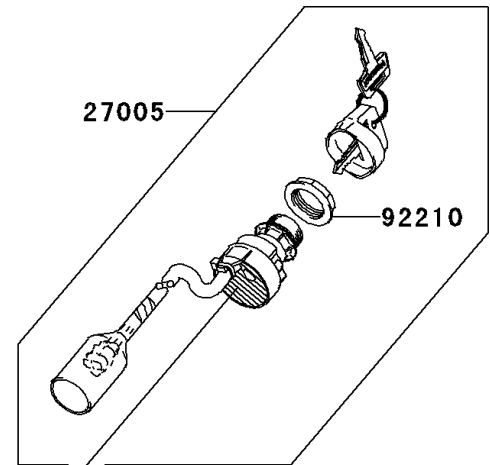

2008 Brute Force 750 4x4i Hardwoods Green HD

PARTS DIAGRAM

Ignition Switch

F2770

27008D

27008E

27008F

27008G

Ref. Front Fender (s)

27005

92210

Ref. Front Fender (s)

2008 Brute Force 750 4x4i Hardwoods Green HD

PARTS LIST

Ignition Switch

ITEM NAME	PART NUMBER	QUANTITY
-----------	-------------	----------
