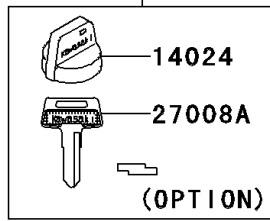

2008 Brute Force 750 4x4i Hardwoods Green HD

PARTS DIAGRAM

Ignition Switch

F2770

27008D

27008E

27008F

27008G

Ref. Front Fender (s)

27005

92210

Ref. Front Fender (s)

2008 Brute Force 750 4x4i Hardwoods Green HD

PARTS LIST

Ignition Switch

ITEM NAME	PART NUMBER	QUANTITY
-----------	-------------	----------
