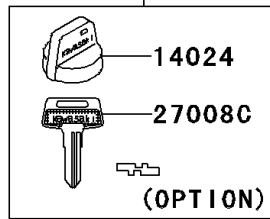

2008 Brute Force 750 4x4i Hardwoods Green HD

PARTS DIAGRAM

Ignition Switch

F2770

27008D

27008E

27008F

27008G

Ref. Front Fender (s)

27005

92210

Ref. Front Fender (s)

2008 Brute Force 750 4x4i Hardwoods Green HD

PARTS LIST

Ignition Switch

ITEM NAME	PART NUMBER	QUANTITY
-----------	-------------	----------
