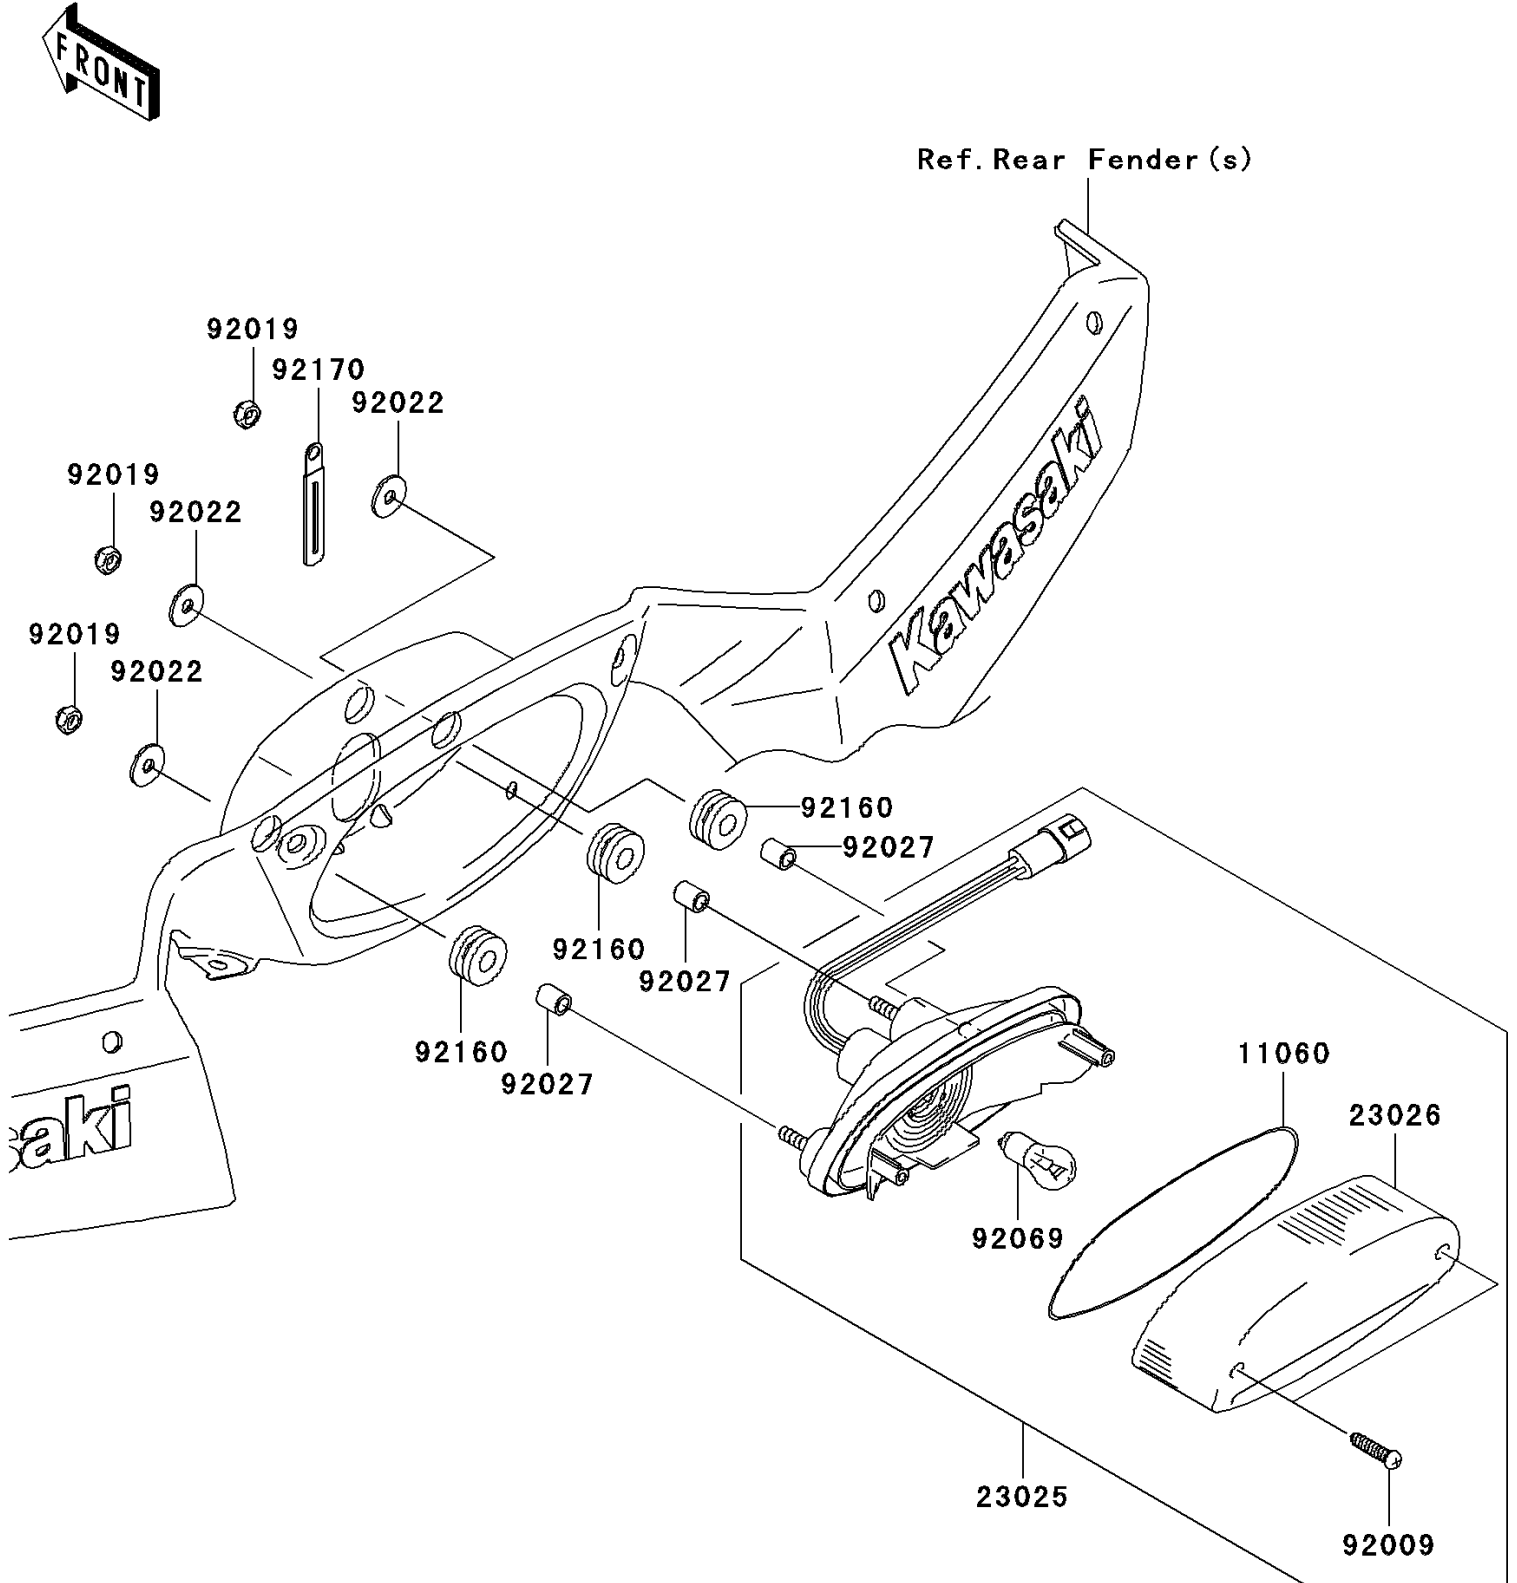

2008 Brute Force 750 4x4i Hardwoods Green HD

PARTS DIAGRAM

Taillight(s)

F2720

2008 Brute Force 750 4x4i Hardwoods Green HD

PARTS LIST

Taillight(s)

ITEM NAME

PART NUMBER

QUANTITY
