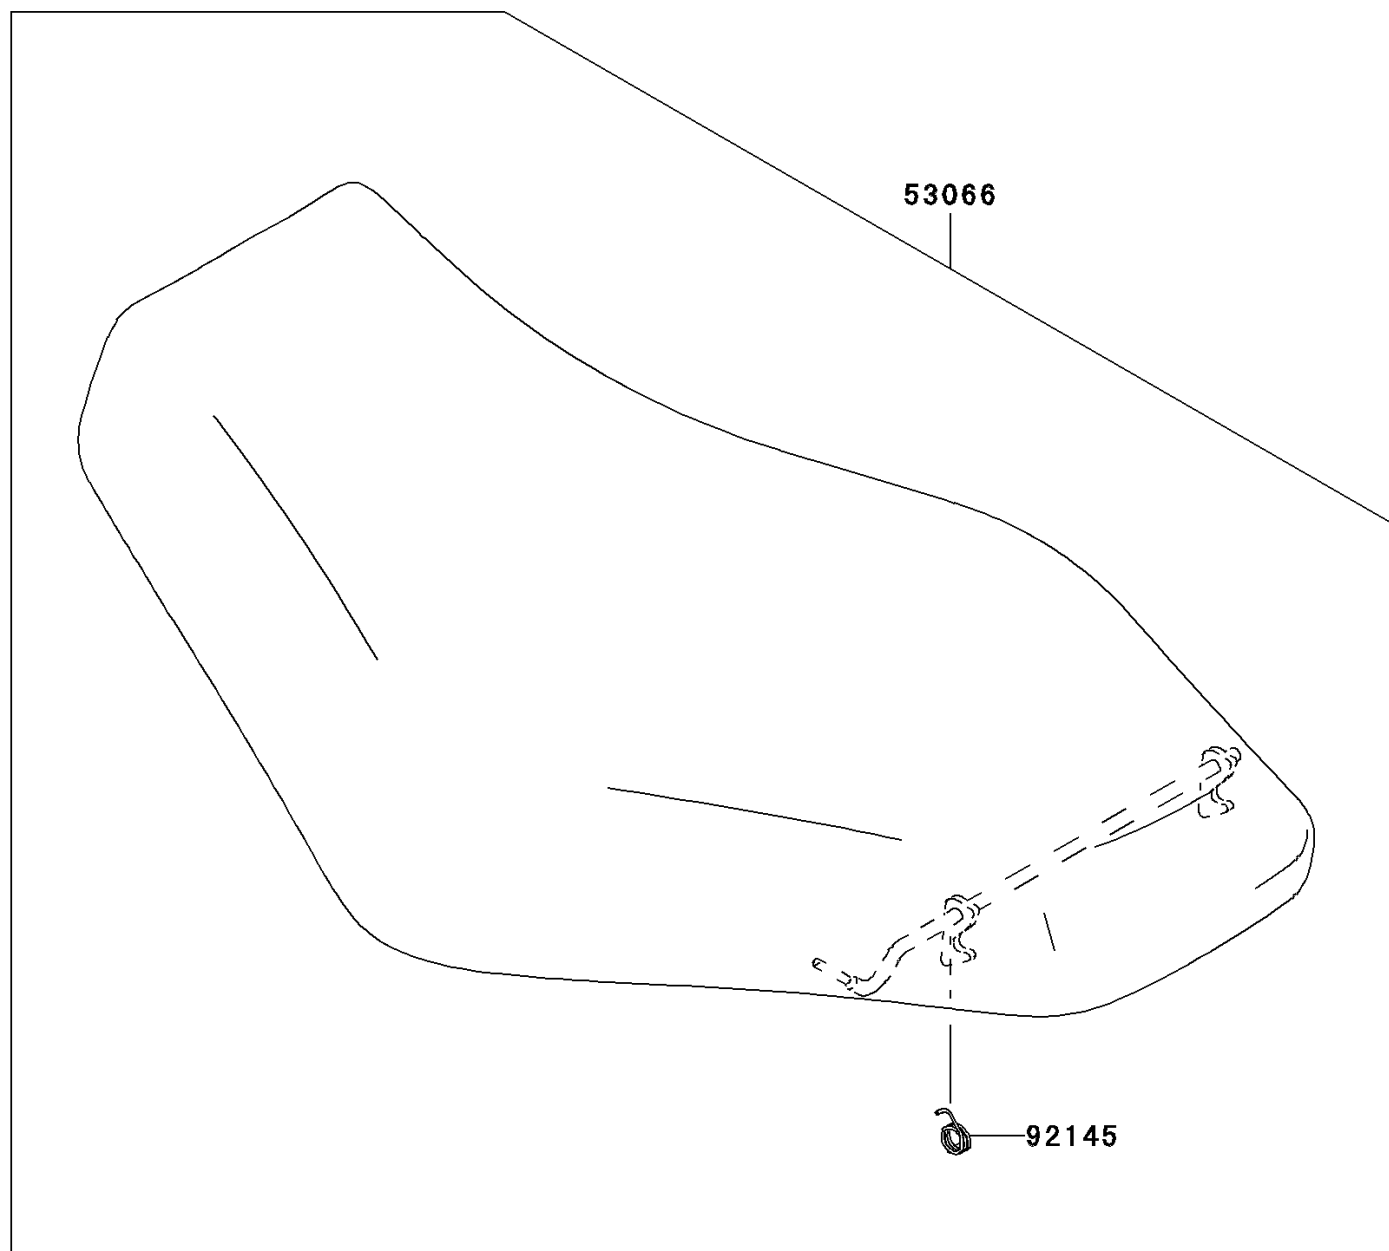

2009 Brute Force 750 4x4i NRA Outdoors

Kawasaki
Let the Good Times Roll®

PARTS DIAGRAM

Seat

F2510

2009 Brute Force 750 4x4i NRA Outdoors

PARTS LIST

Seat

ITEM NAME	PART NUMBER	QUANTITY
-----------	-------------	----------
