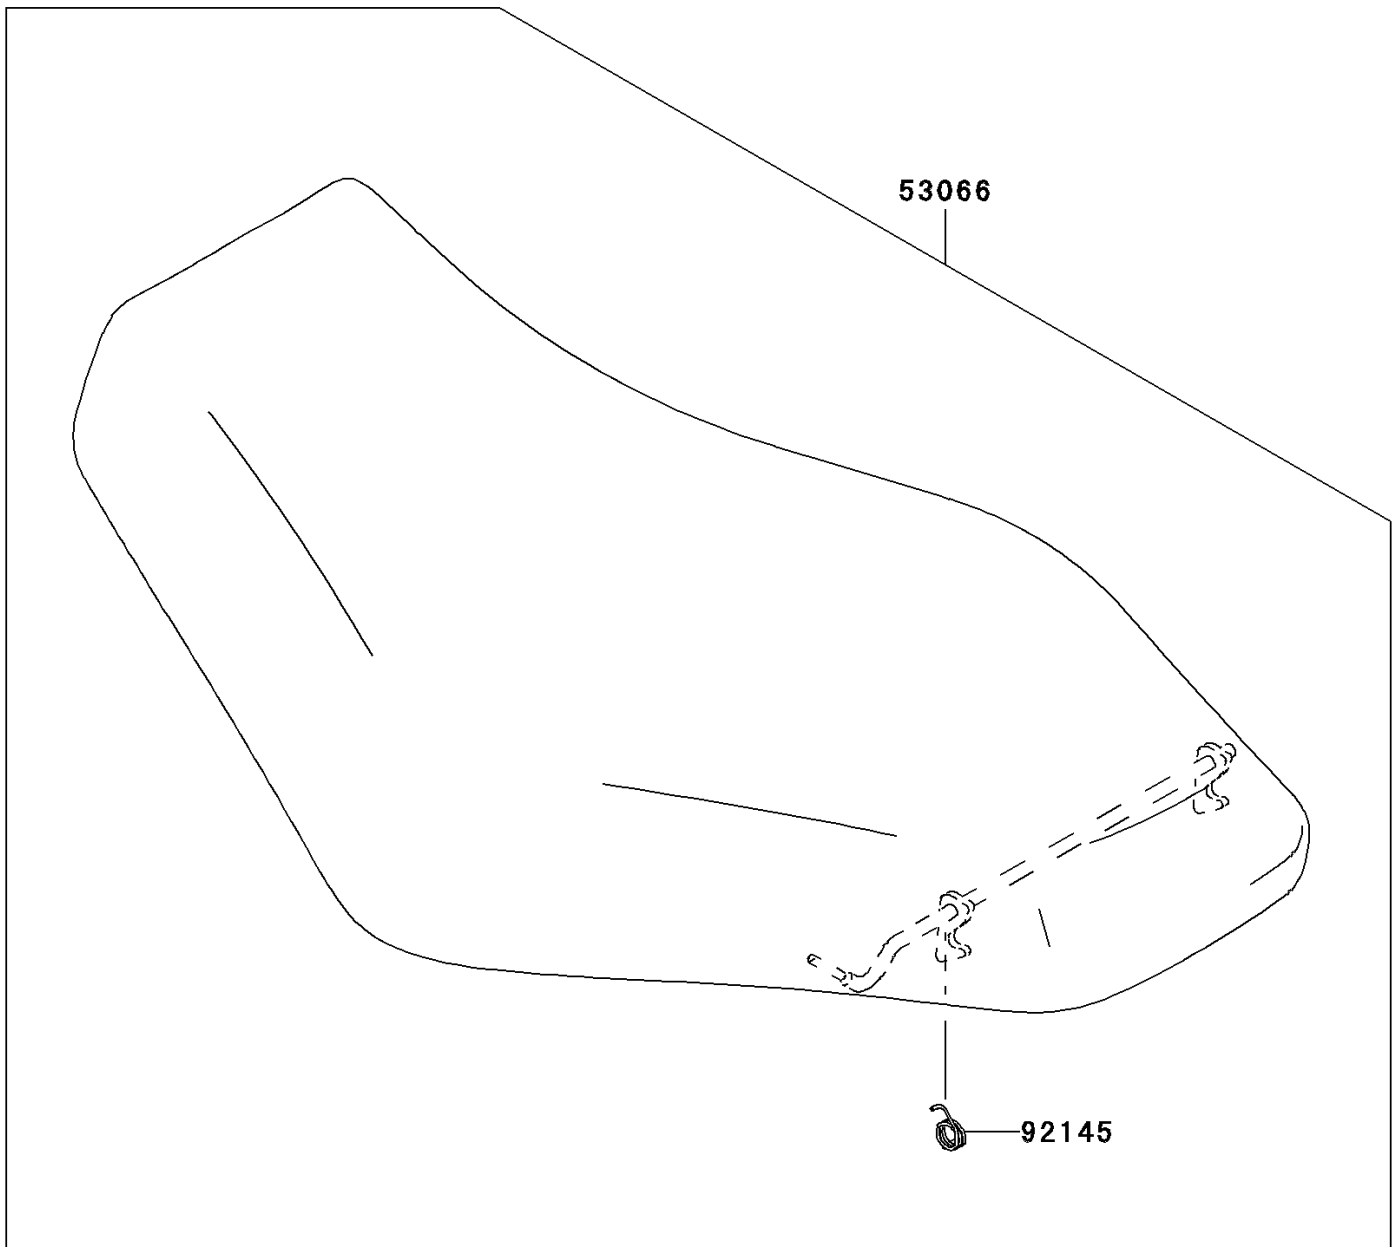

2008 Brute Force 750 4x4i Hardwoods Green HD

Kawasaki
Let the Good Times Roll®

PARTS DIAGRAM

Seat

F2510

2008 Brute Force 750 4x4i Hardwoods Green HD

PARTS LIST

Seat

ITEM NAME	PART NUMBER	QUANTITY
-----------	-------------	----------
