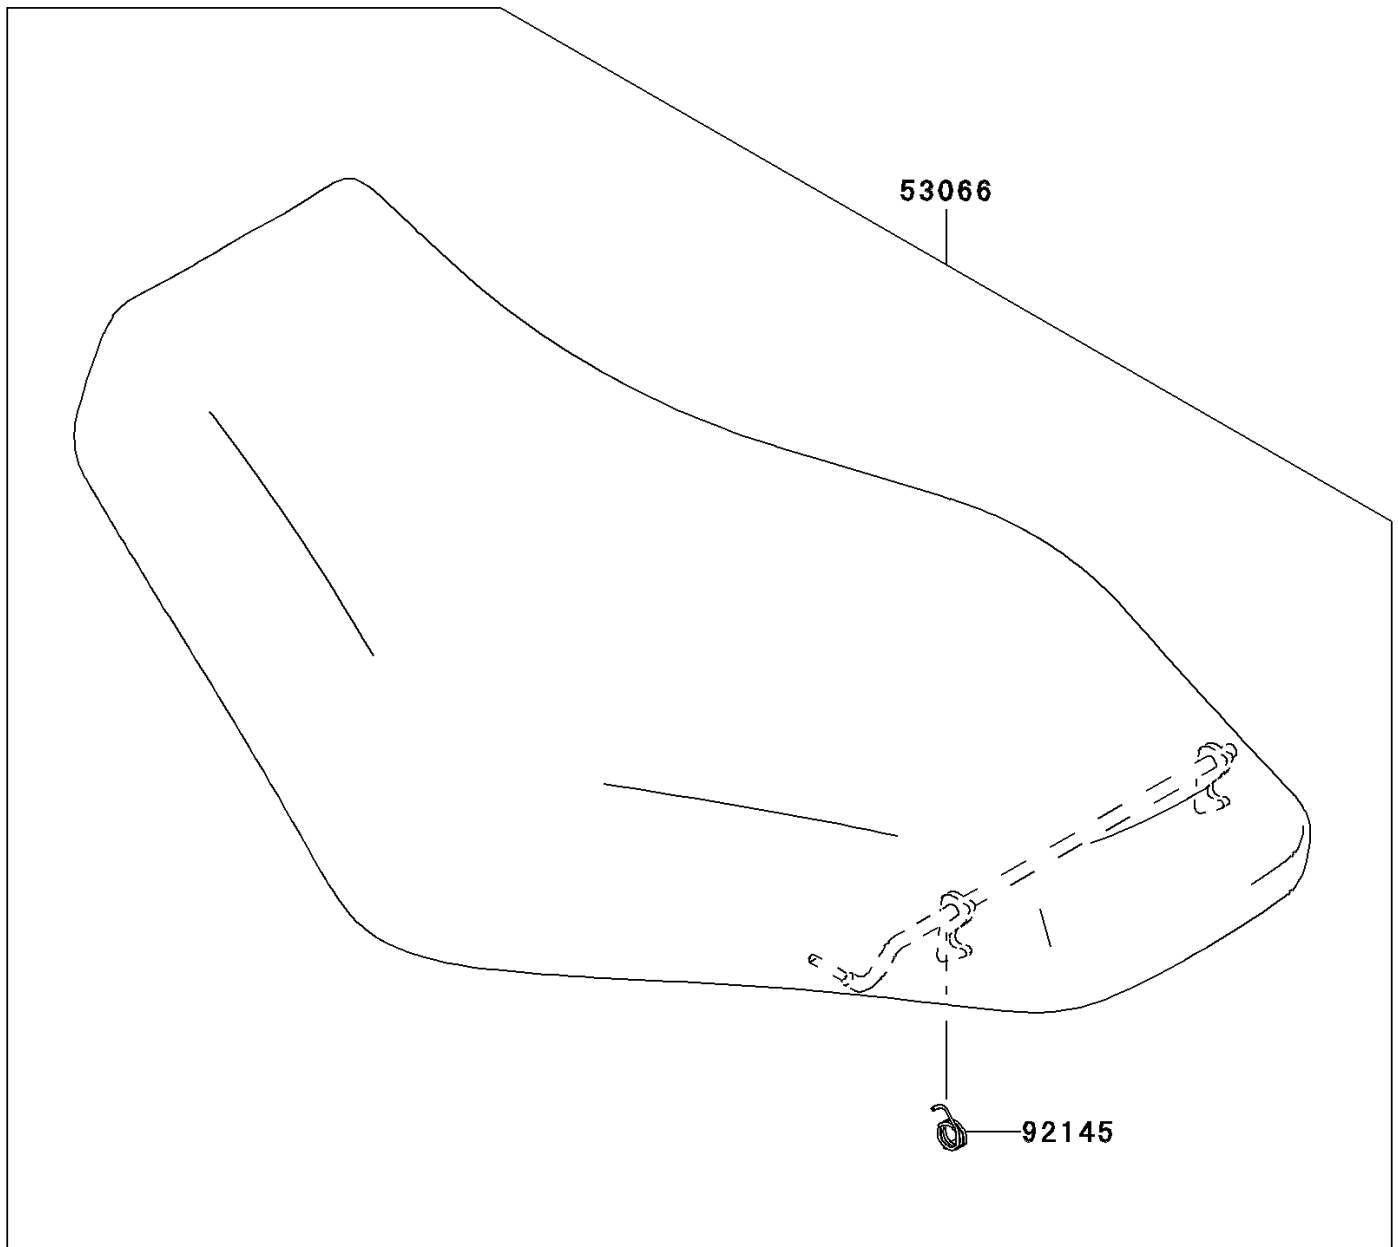

# 2009 Brute Force 750 4x4i Hardwoods Green HD

**Kawasaki**  
Let the Good Times Roll®

## PARTS DIAGRAM

Seat

F2510

## PARTS LIST

### Seat

ITEM NAME	PART NUMBER	QUANTITY
SEAT-ASSY,S.M.BROWN (Ref # 53066)	53066-0196-MB	1
SPRING,SEAT LATCH (Ref # 92145)	92145-0022	1