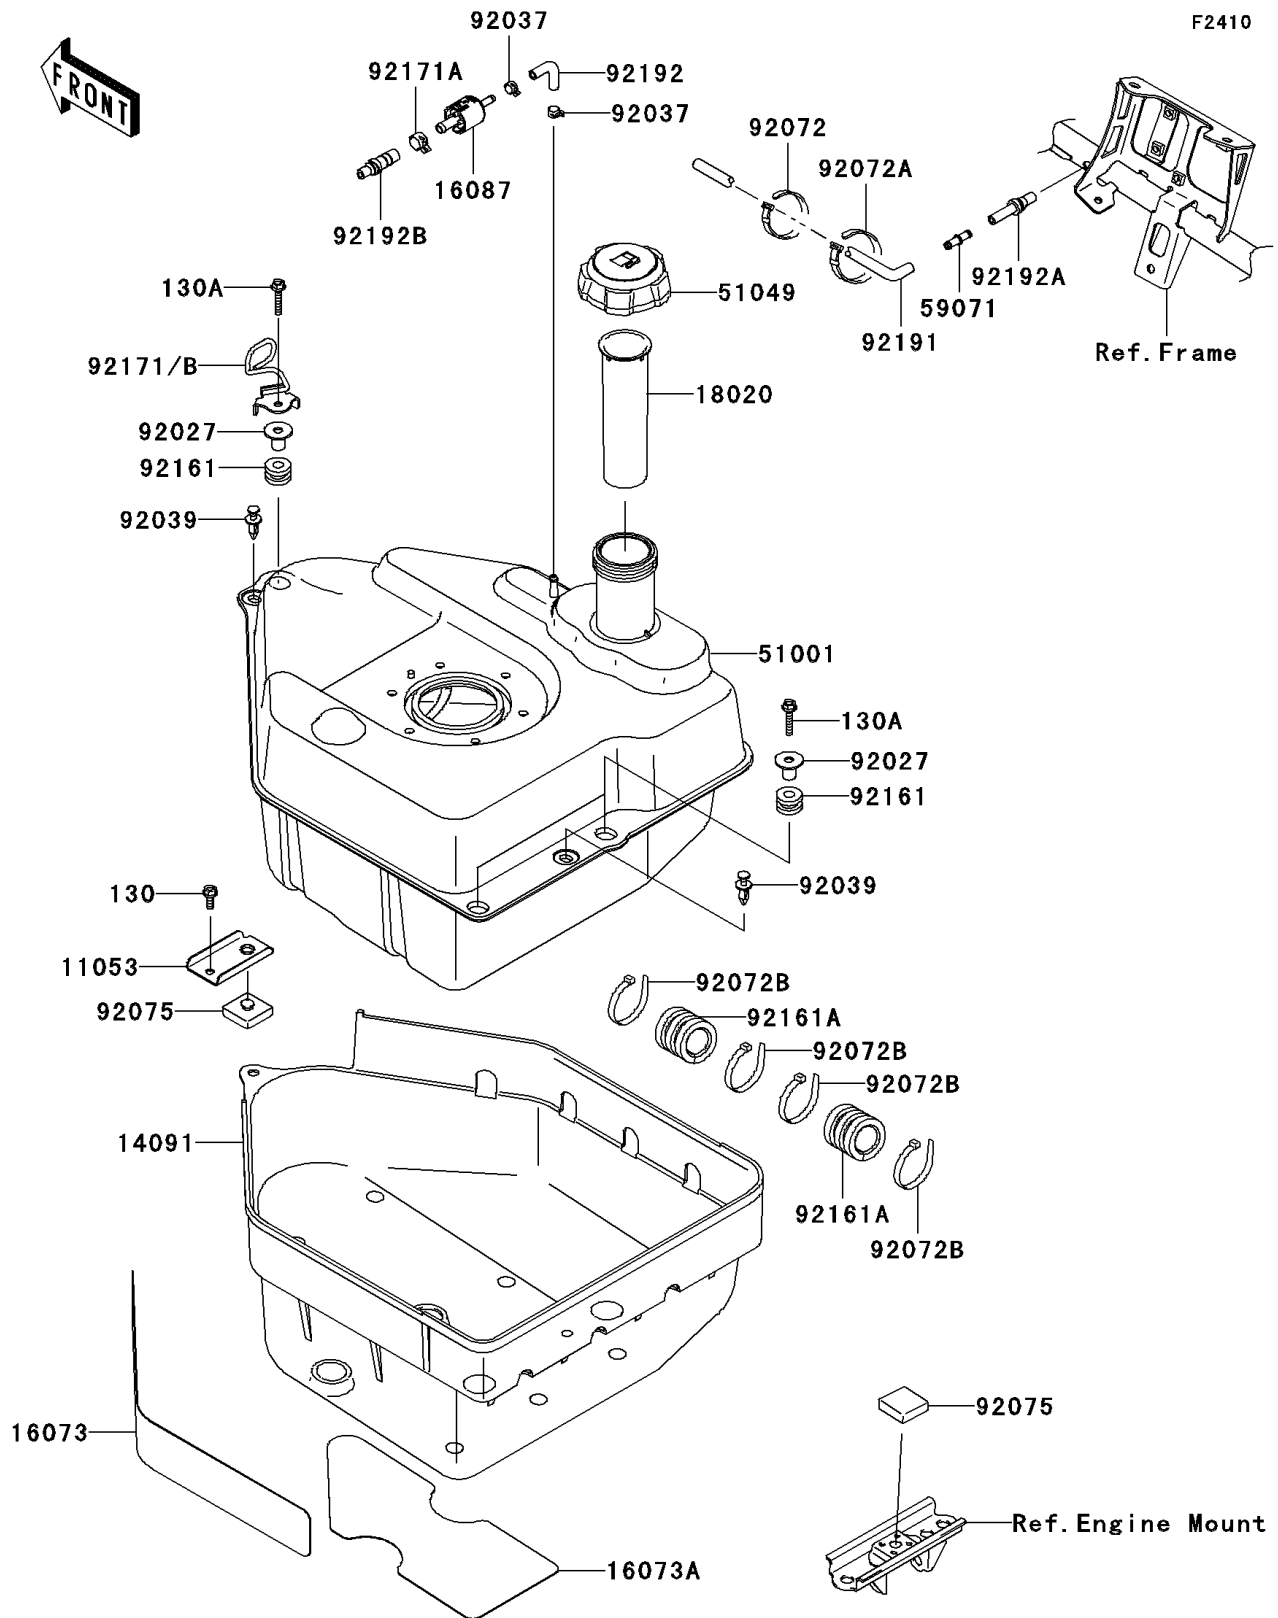

2009 Brute Force 750 4x4i NRA Outdoors

PARTS DIAGRAM

Fuel Tank

2009 Brute Force 750 4x4i NRA Outdoors

PARTS LIST

Fuel Tank

ITEM NAME

PART NUMBER

QUANTITY
