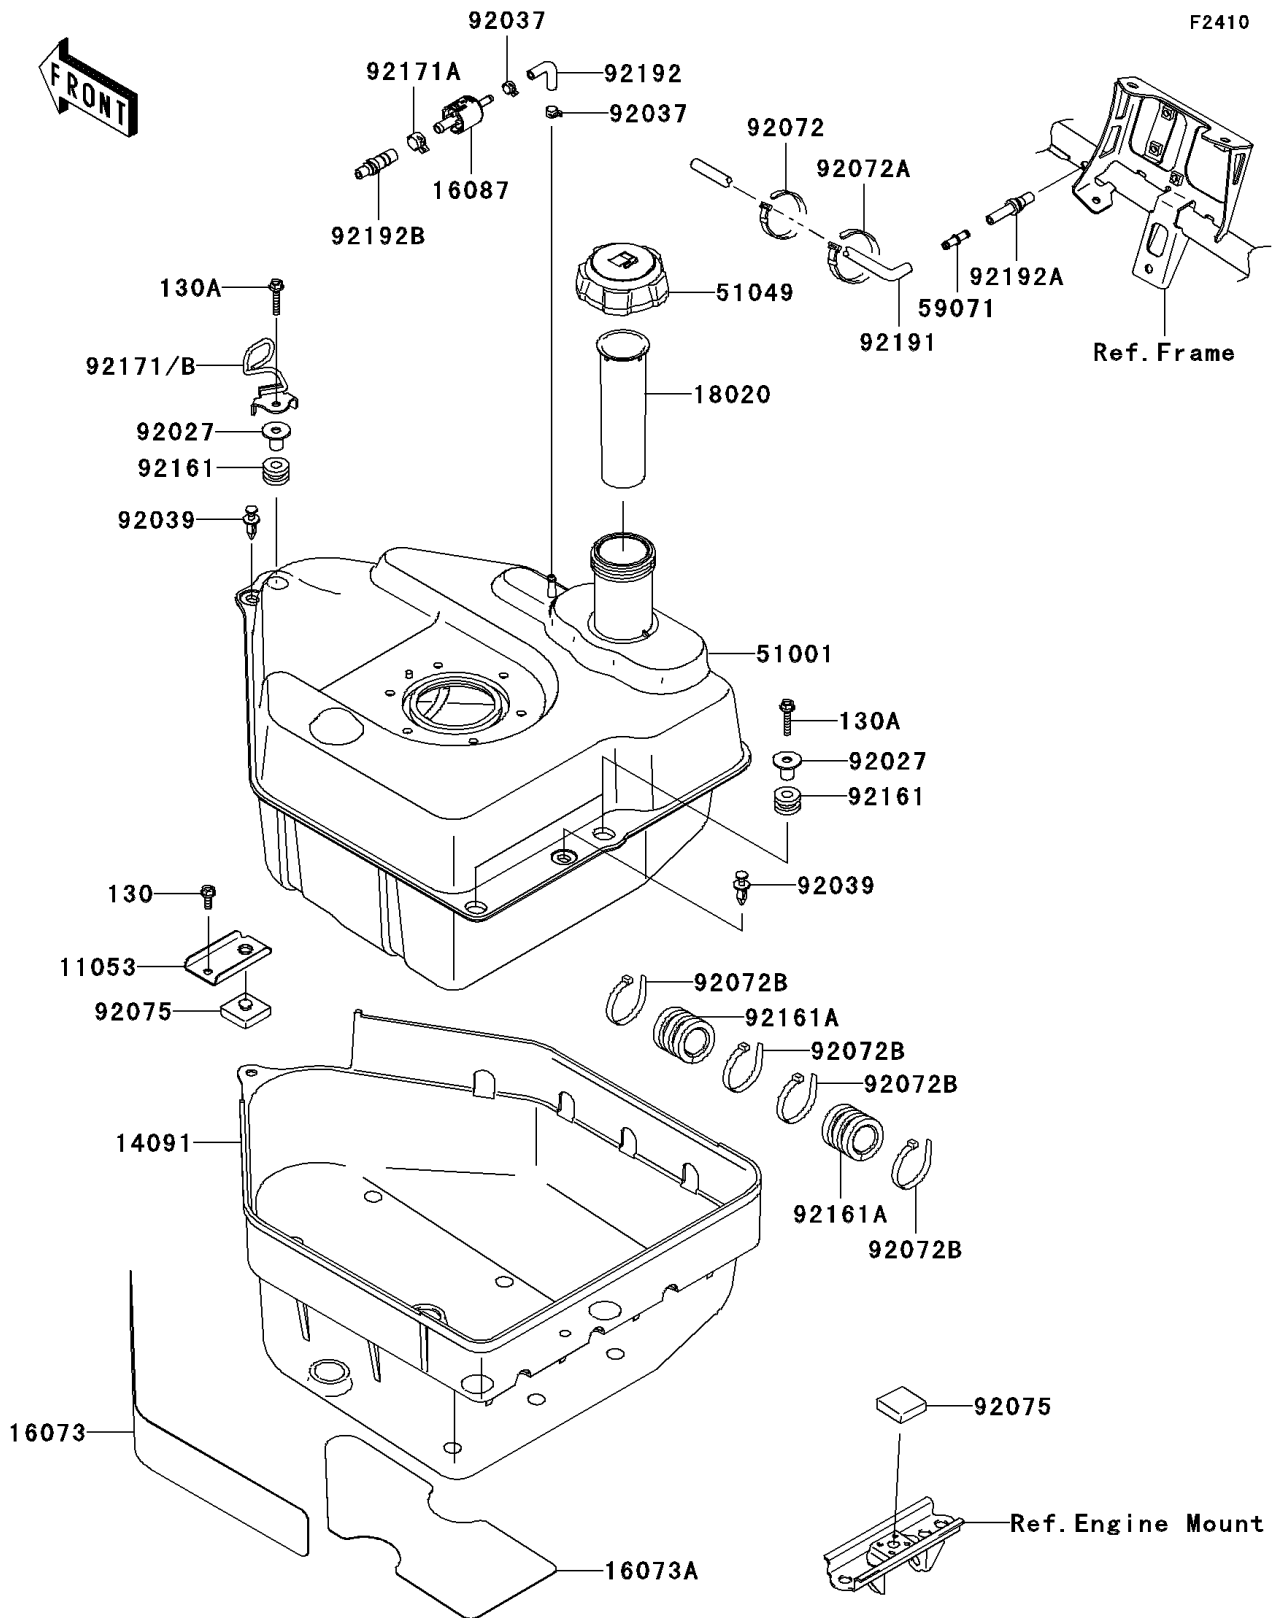

2008 Brute Force 750 4x4i Hardwoods Green HD

PARTS DIAGRAM

Fuel Tank

2008 Brute Force 750 4x4i Hardwoods Green HD

PARTS LIST

Fuel Tank

ITEM NAME	PART NUMBER	QUANTITY
-----------	-------------	----------
