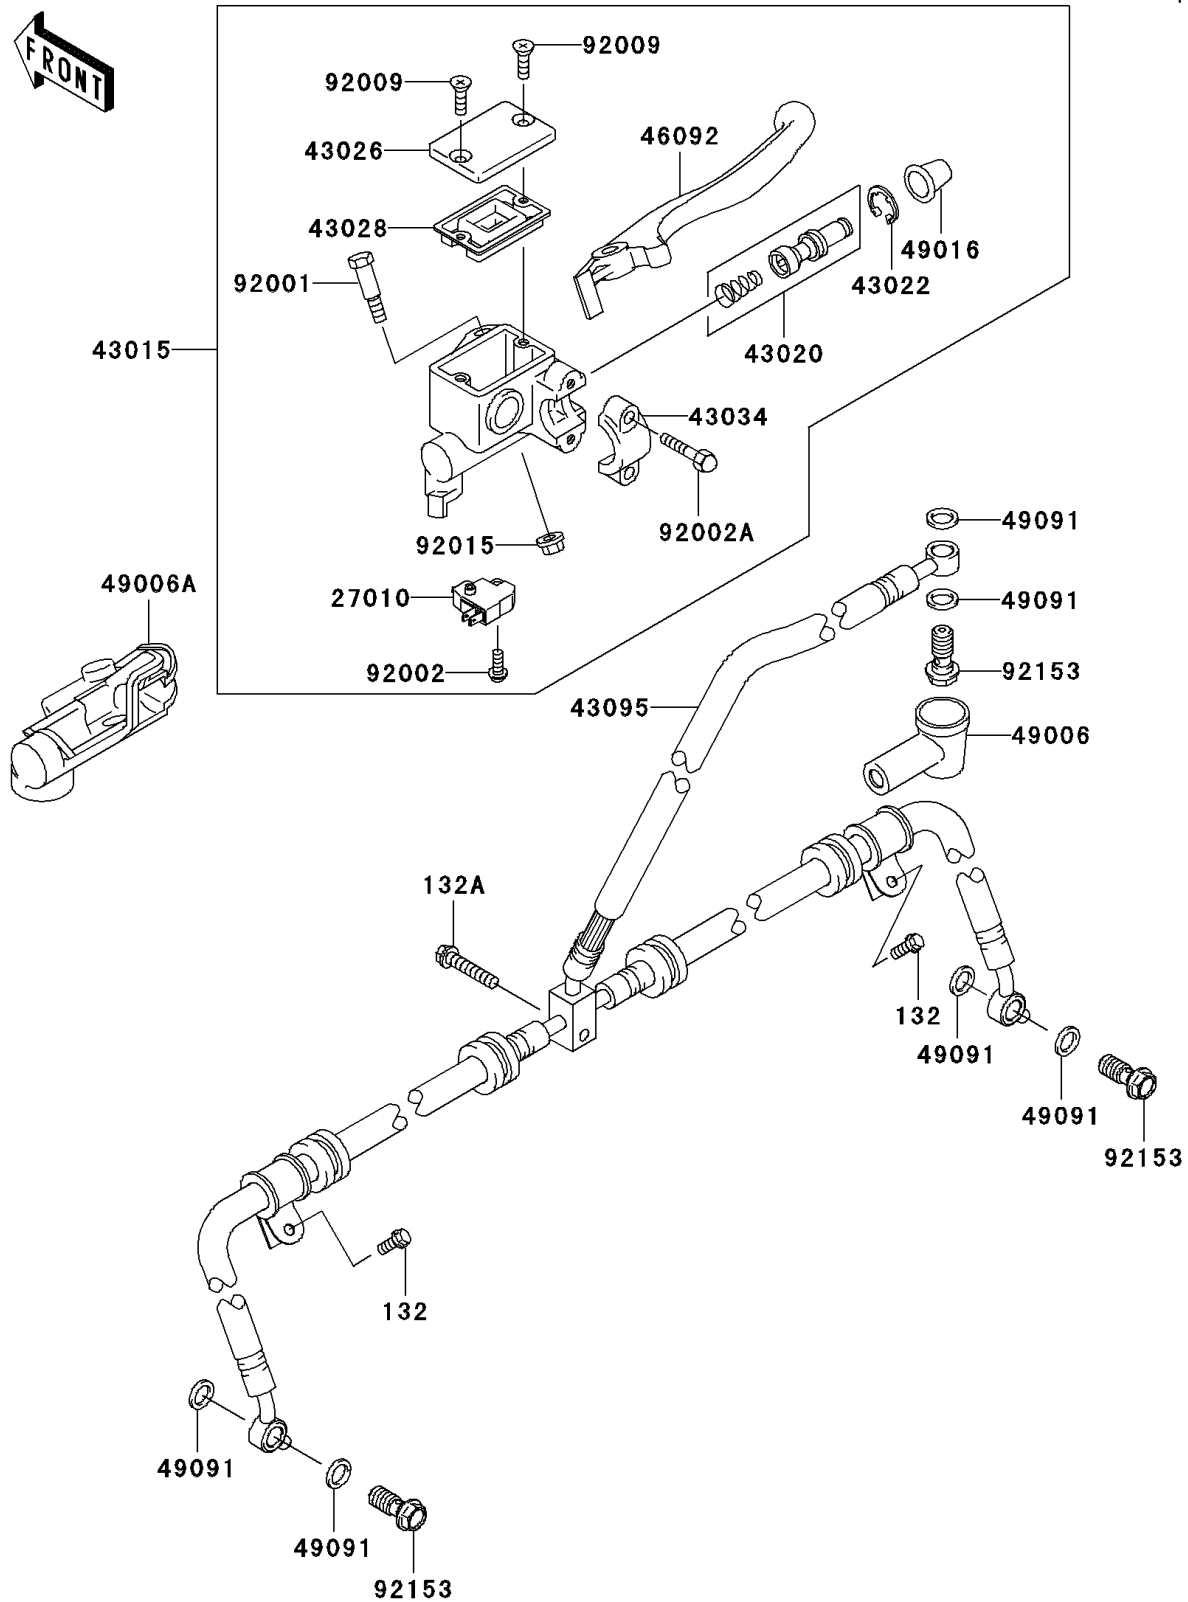

2009 Brute Force 750 4x4i NRA Outdoors

PARTS DIAGRAM Front Master Cylinder

F2291

2009 Brute Force 750 4x4i NRA Outdoors

PARTS LIST

Front Master Cylinder

ITEM NAME	PART NUMBER	QUANTITY
-----------	-------------	----------
