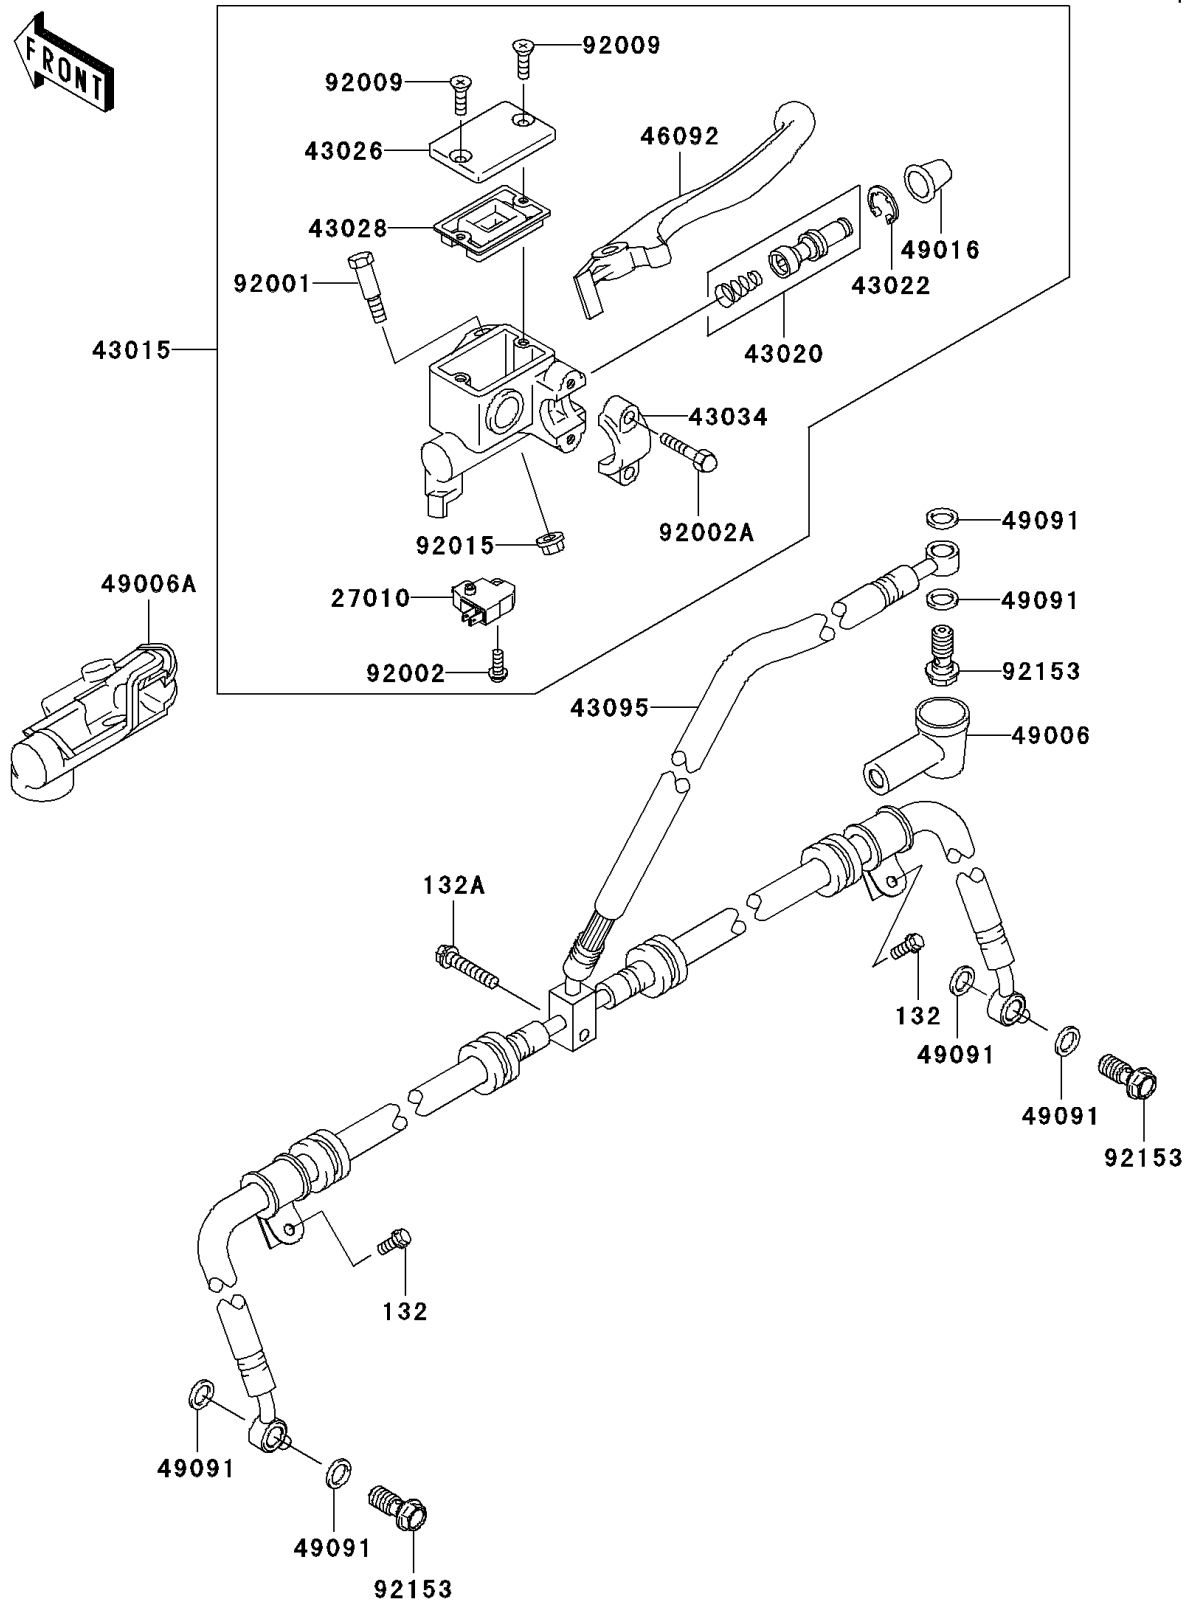

# 2008 Brute Force 750 4x4i Hardwoods Green HD

## PARTS DIAGRAM Front Master Cylinder

F2291

## PARTS LIST

### Front Master Cylinder

ITEM NAME	PART NUMBER	QUANTITY
-----------	-------------	----------

---