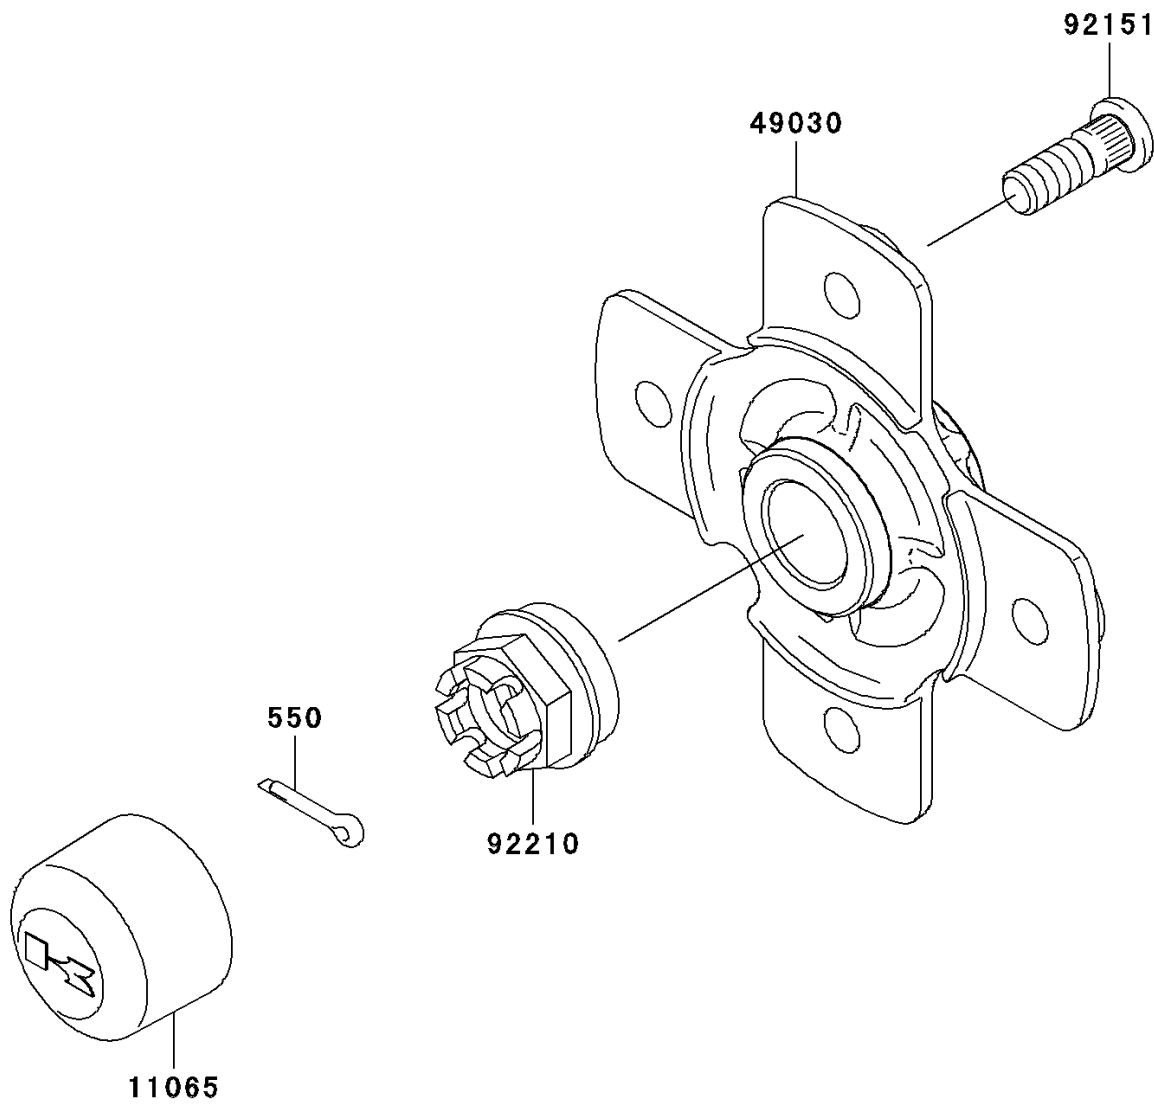

2008 Brute Force 750 4x4i Hardwoods Green HD

PARTS DIAGRAM

Rear Hub

F2240

2008 Brute Force 750 4x4i Hardwoods Green HD

PARTS LIST

Rear Hub

ITEM NAME	PART NUMBER	QUANTITY
-----------	-------------	----------
