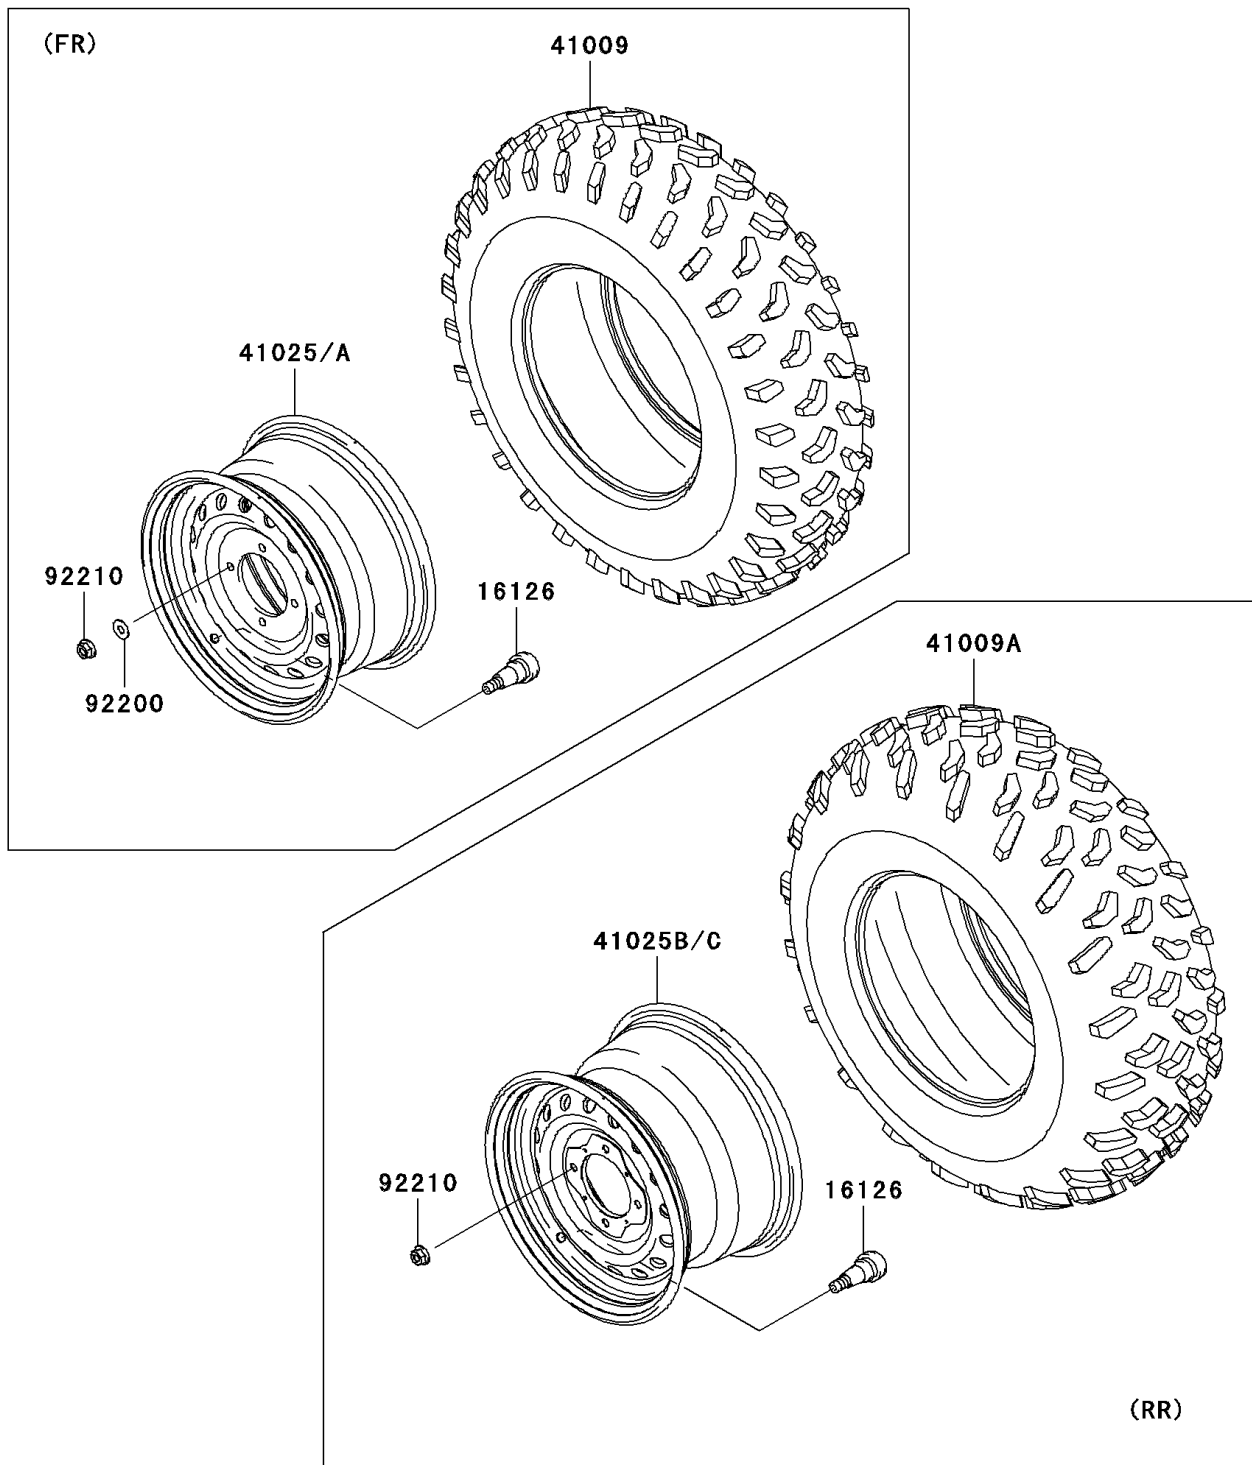

2009 Brute Force 750 4x4i NRA Outdoors

PARTS DIAGRAM

Wheels/Tires

F2210

2009 Brute Force 750 4x4i NRA Outdoors

PARTS LIST

Wheels/Tires

ITEM NAME	PART NUMBER	QUANTITY
-----------	-------------	----------
