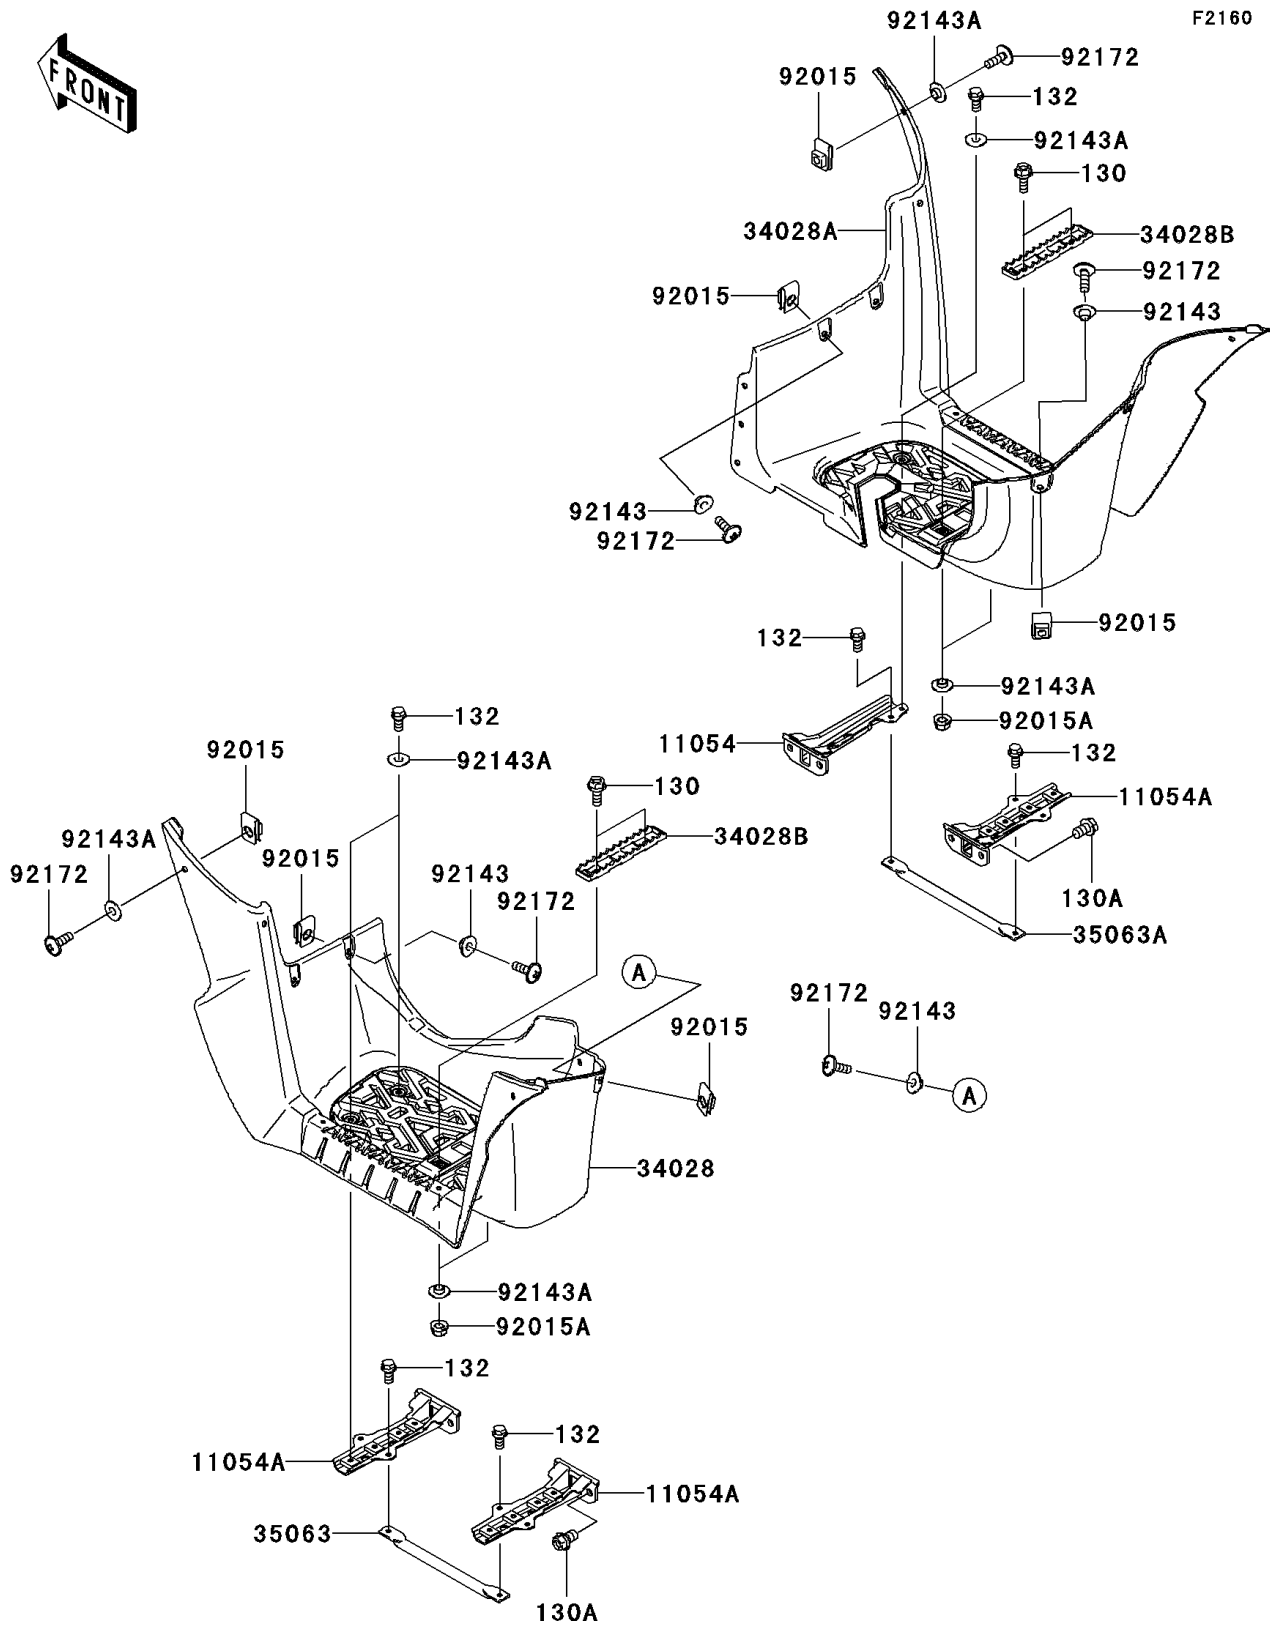

2009 Brute Force 750 4x4i NRA Outdoors

PARTS DIAGRAM

Footrests

2009 Brute Force 750 4x4i NRA Outdoors

PARTS LIST

Footrests

ITEM NAME	PART NUMBER	QUANTITY
-----------	-------------	----------
