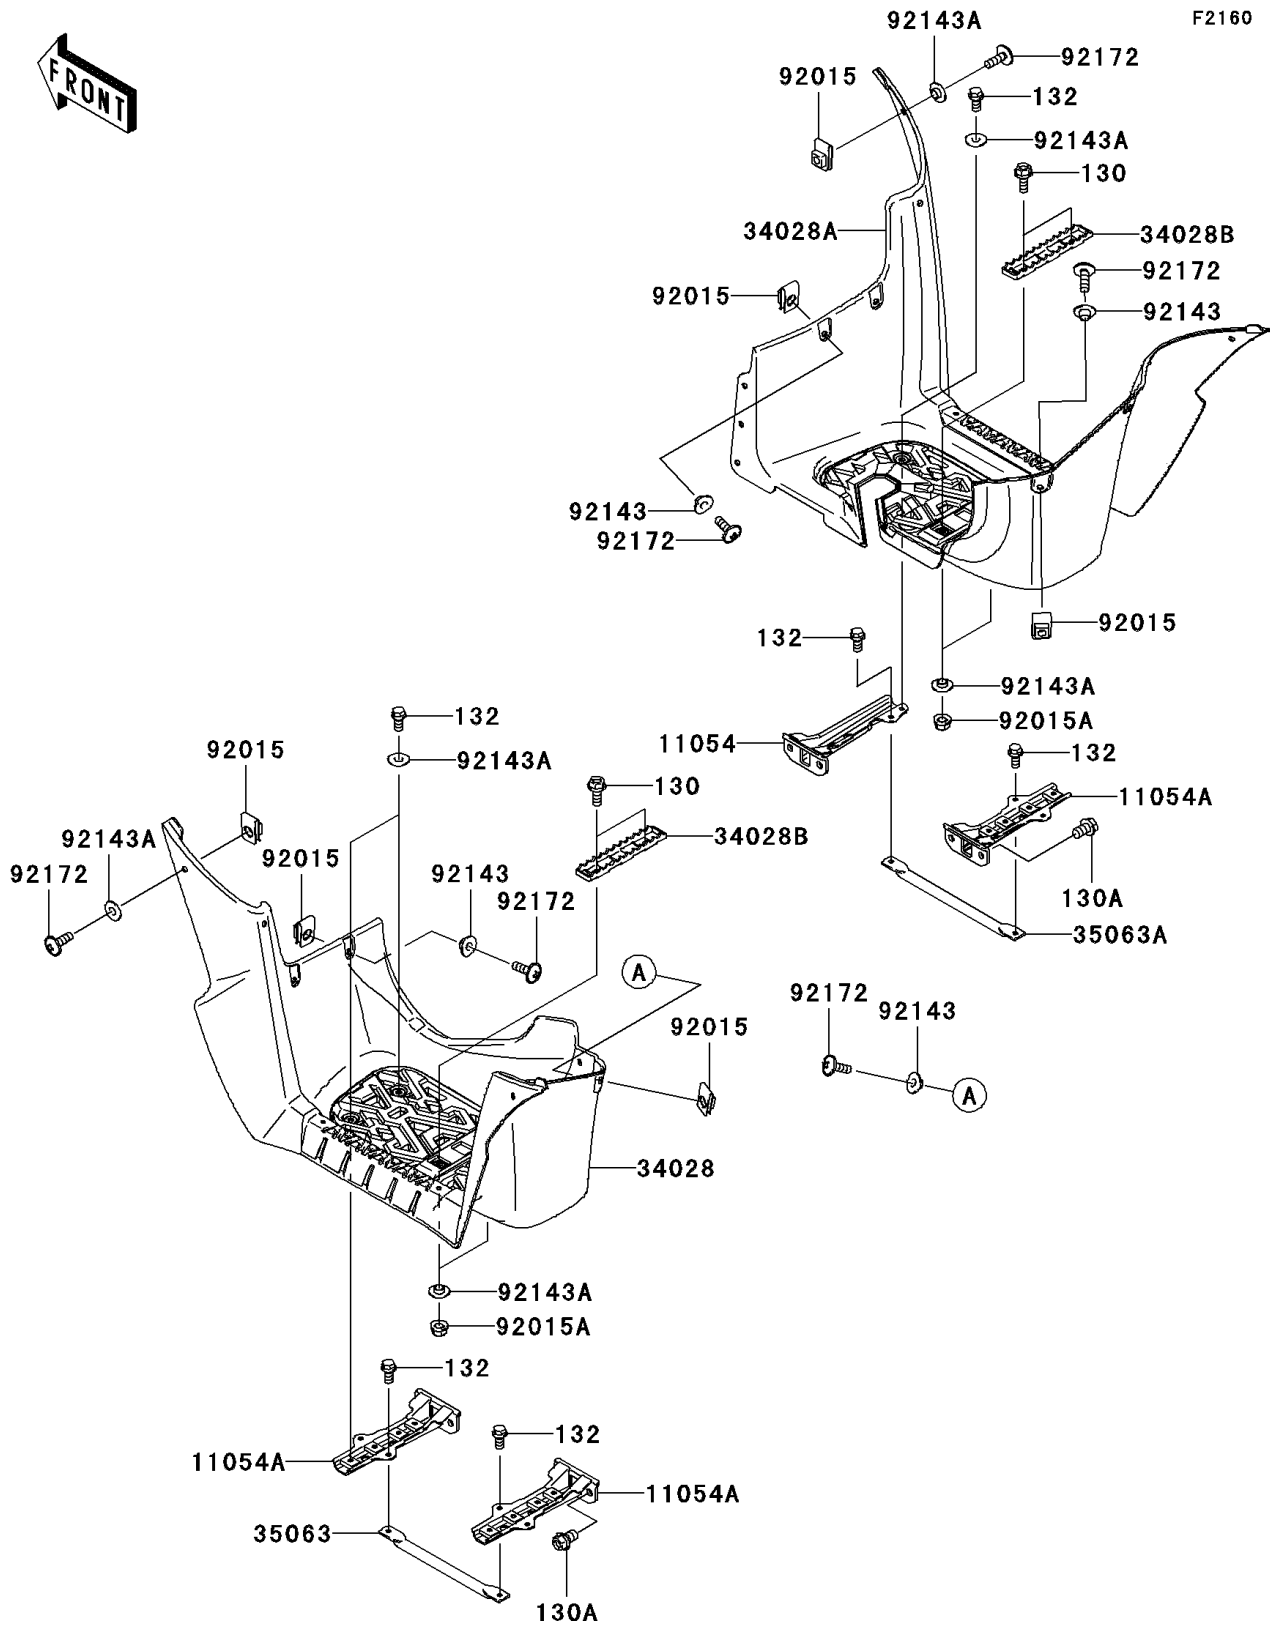

2008 Brute Force 750 4x4i Hardwoods Green HD

PARTS DIAGRAM

Footrests

2008 Brute Force 750 4x4i Hardwoods Green HD

PARTS LIST

Footrests

ITEM NAME	PART NUMBER	QUANTITY
-----------	-------------	----------
