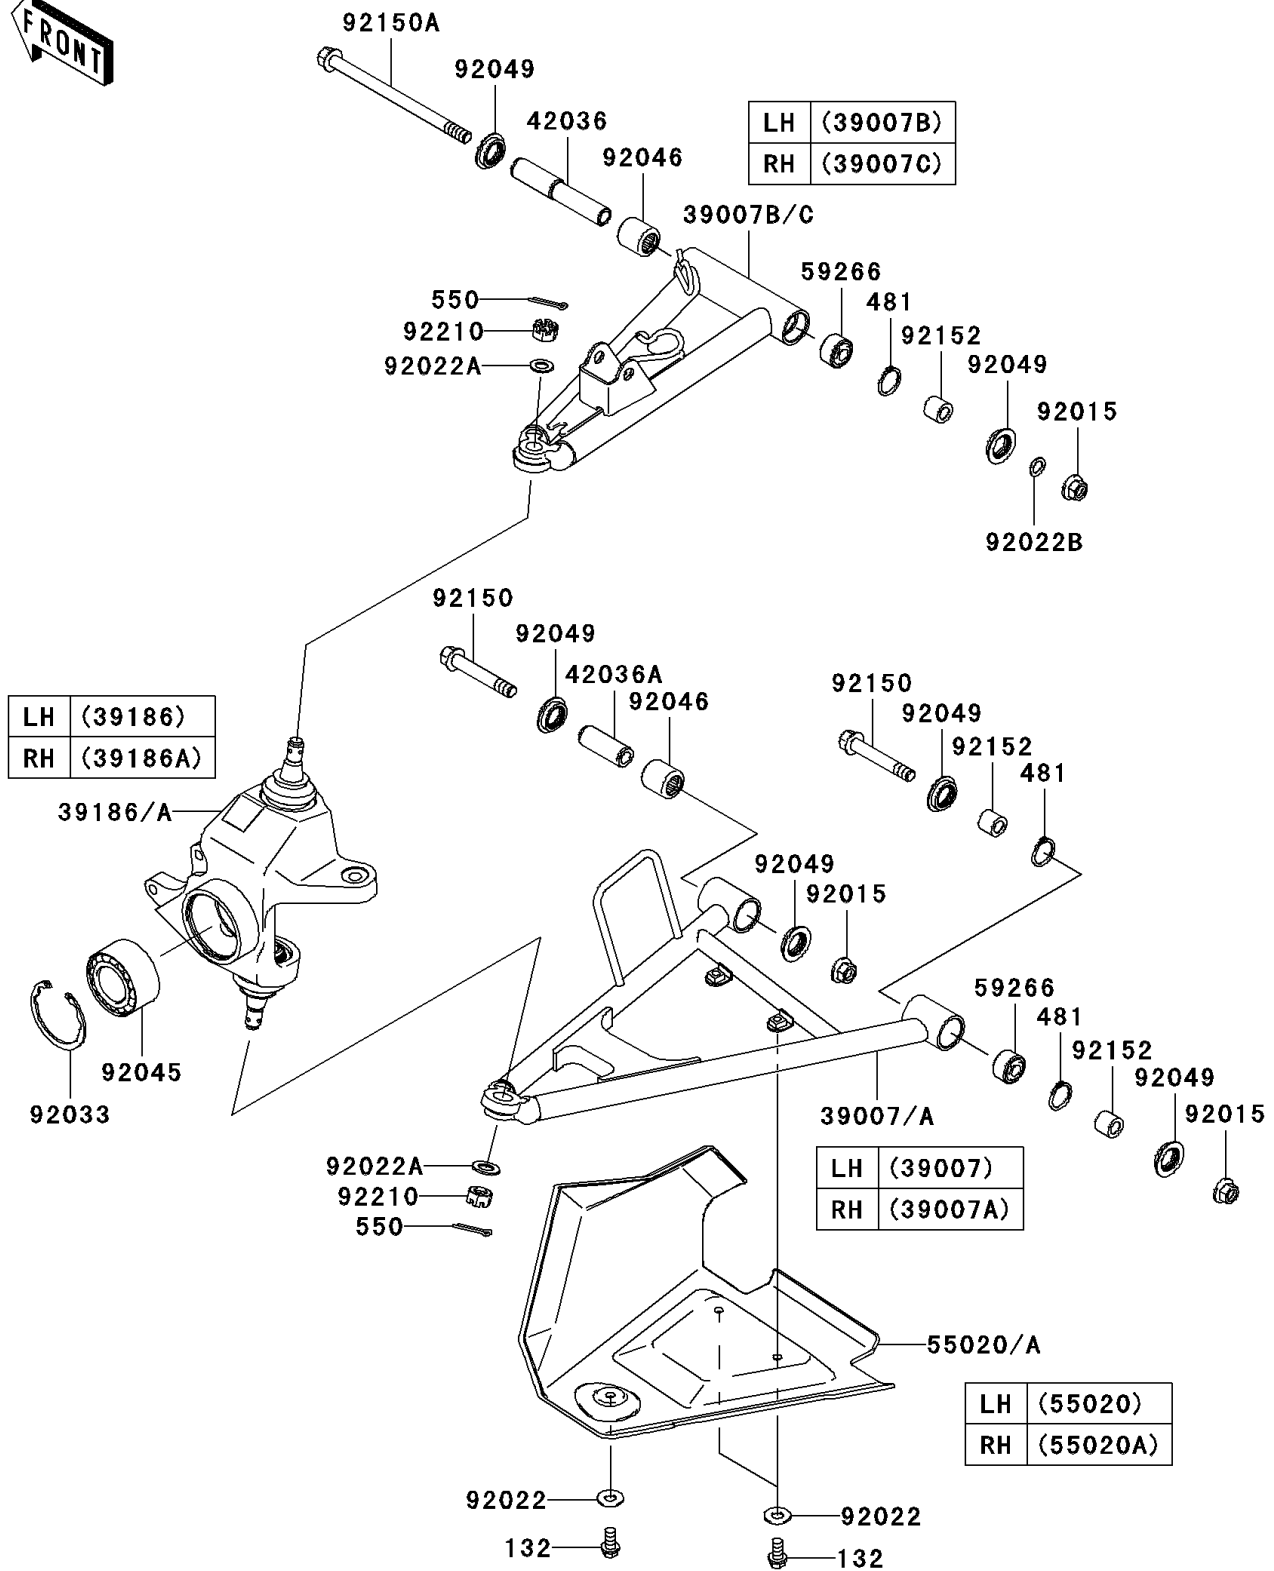

2009 Brute Force 750 4x4i NRA Outdoors

PARTS DIAGRAM Front Suspension

F2152

2009 Brute Force 750 4x4i NRA Outdoors

PARTS LIST

Front Suspension

ITEM NAME	PART NUMBER	QUANTITY
-----------	-------------	----------
