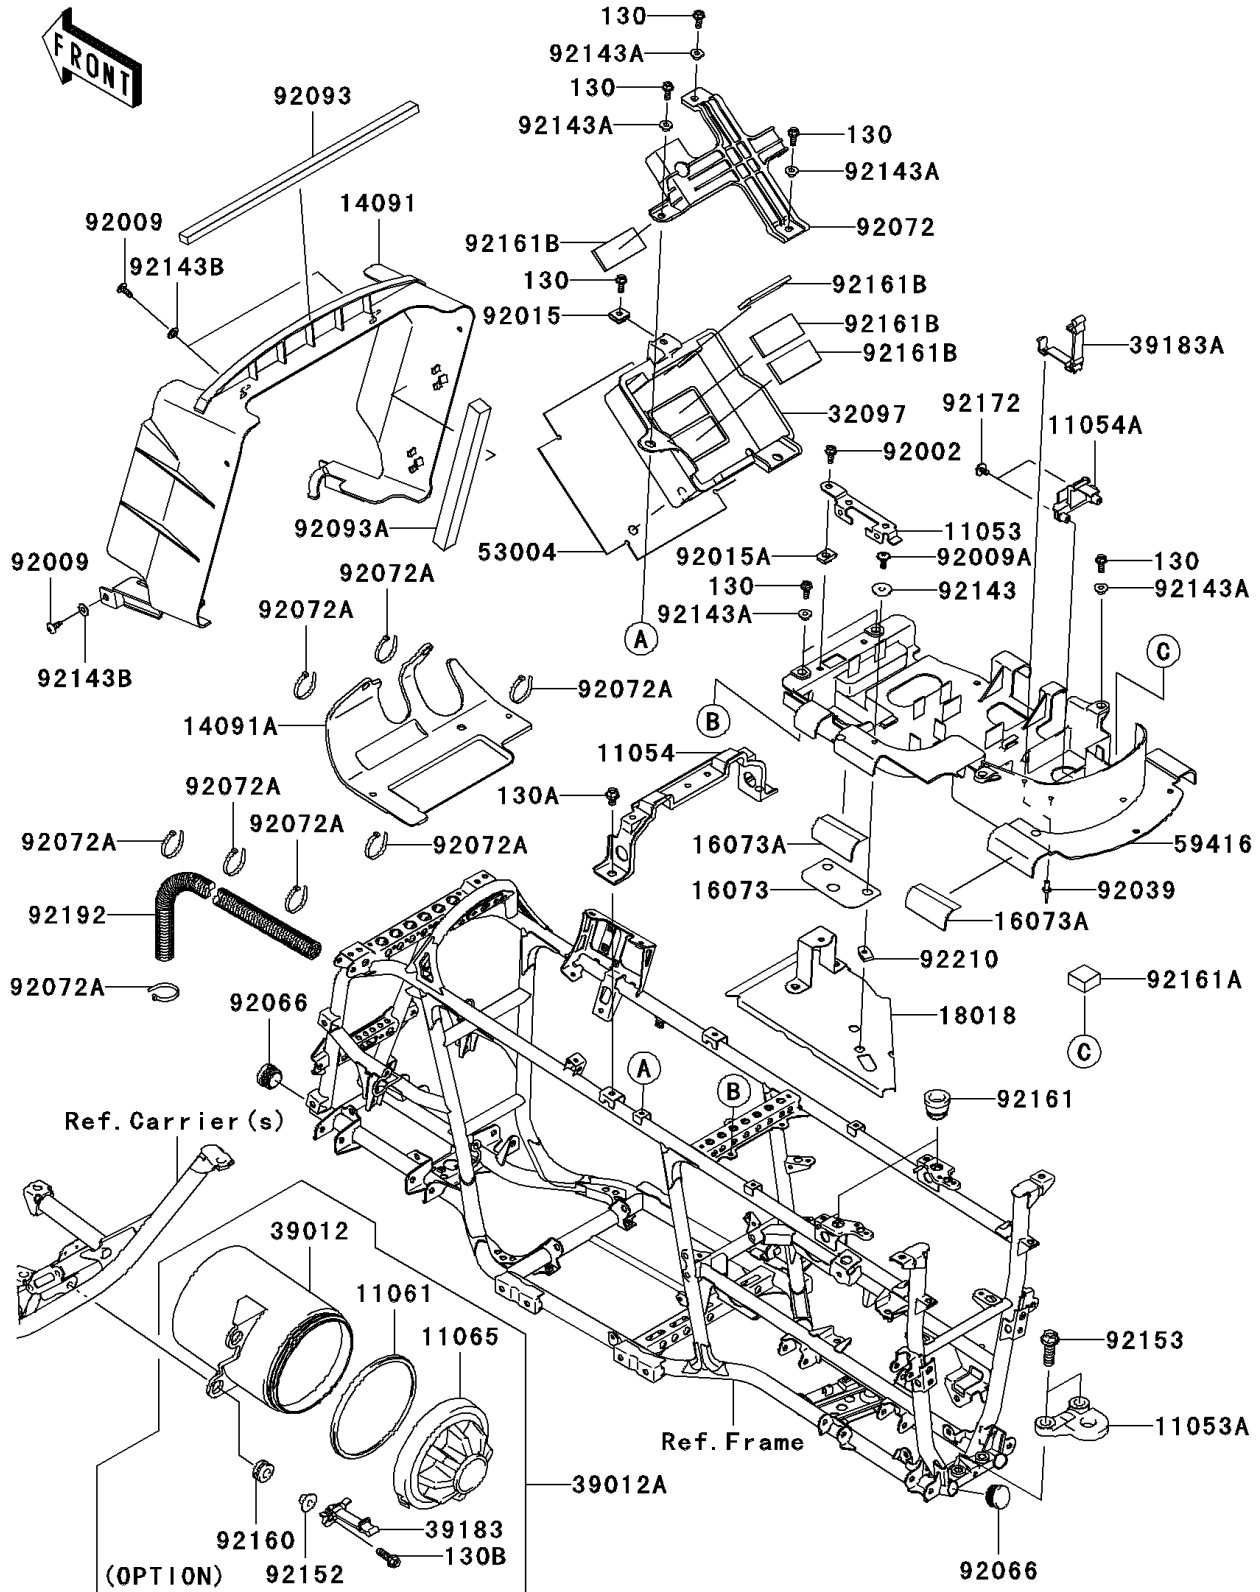

2008 Brute Force 750 4x4i Hardwoods Green HD

PARTS DIAGRAM

Frame Fittings

F2131