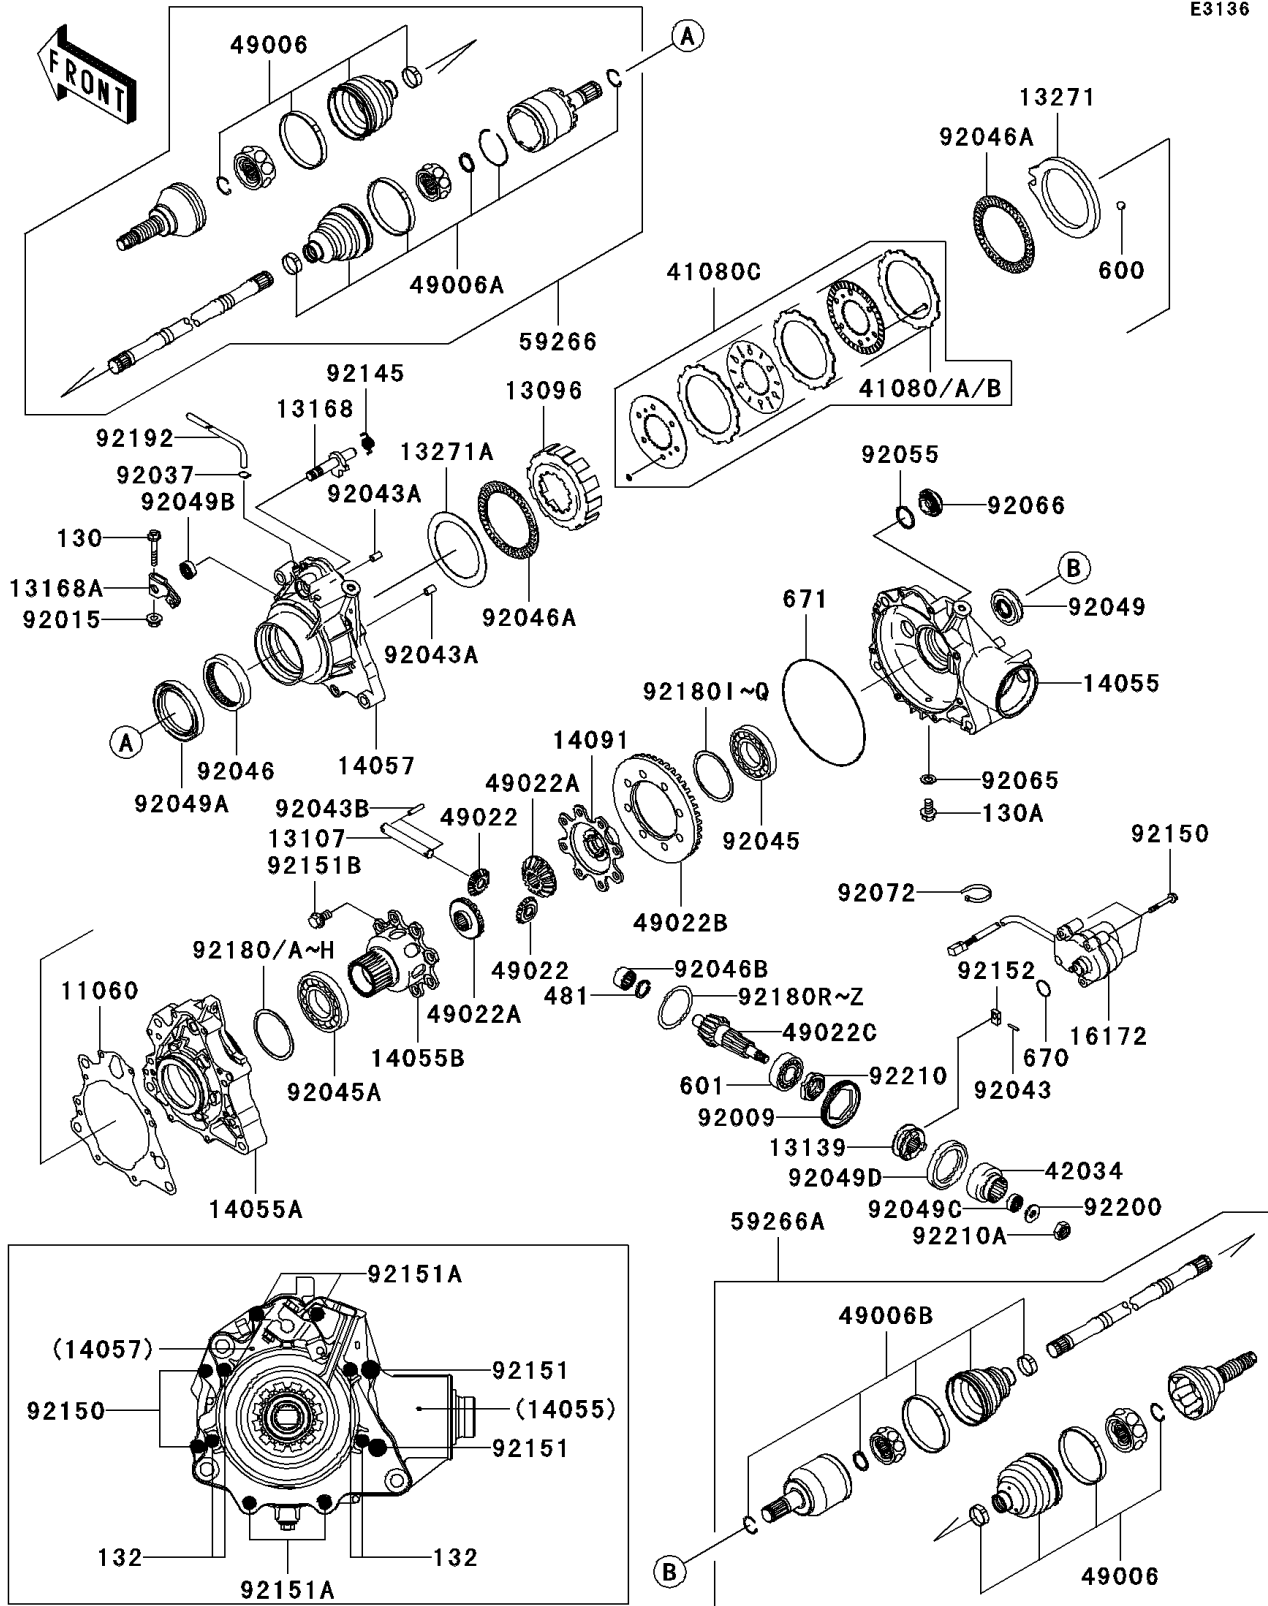

2009 Brute Force 750 4x4i NRA Outdoors

PARTS DIAGRAM

Drive Shaft-Front

E3136

2009 Brute Force 750 4x4i NRA Outdoors

PARTS LIST

Drive Shaft-Front

ITEM NAME	PART NUMBER	QUANTITY
-----------	-------------	----------
