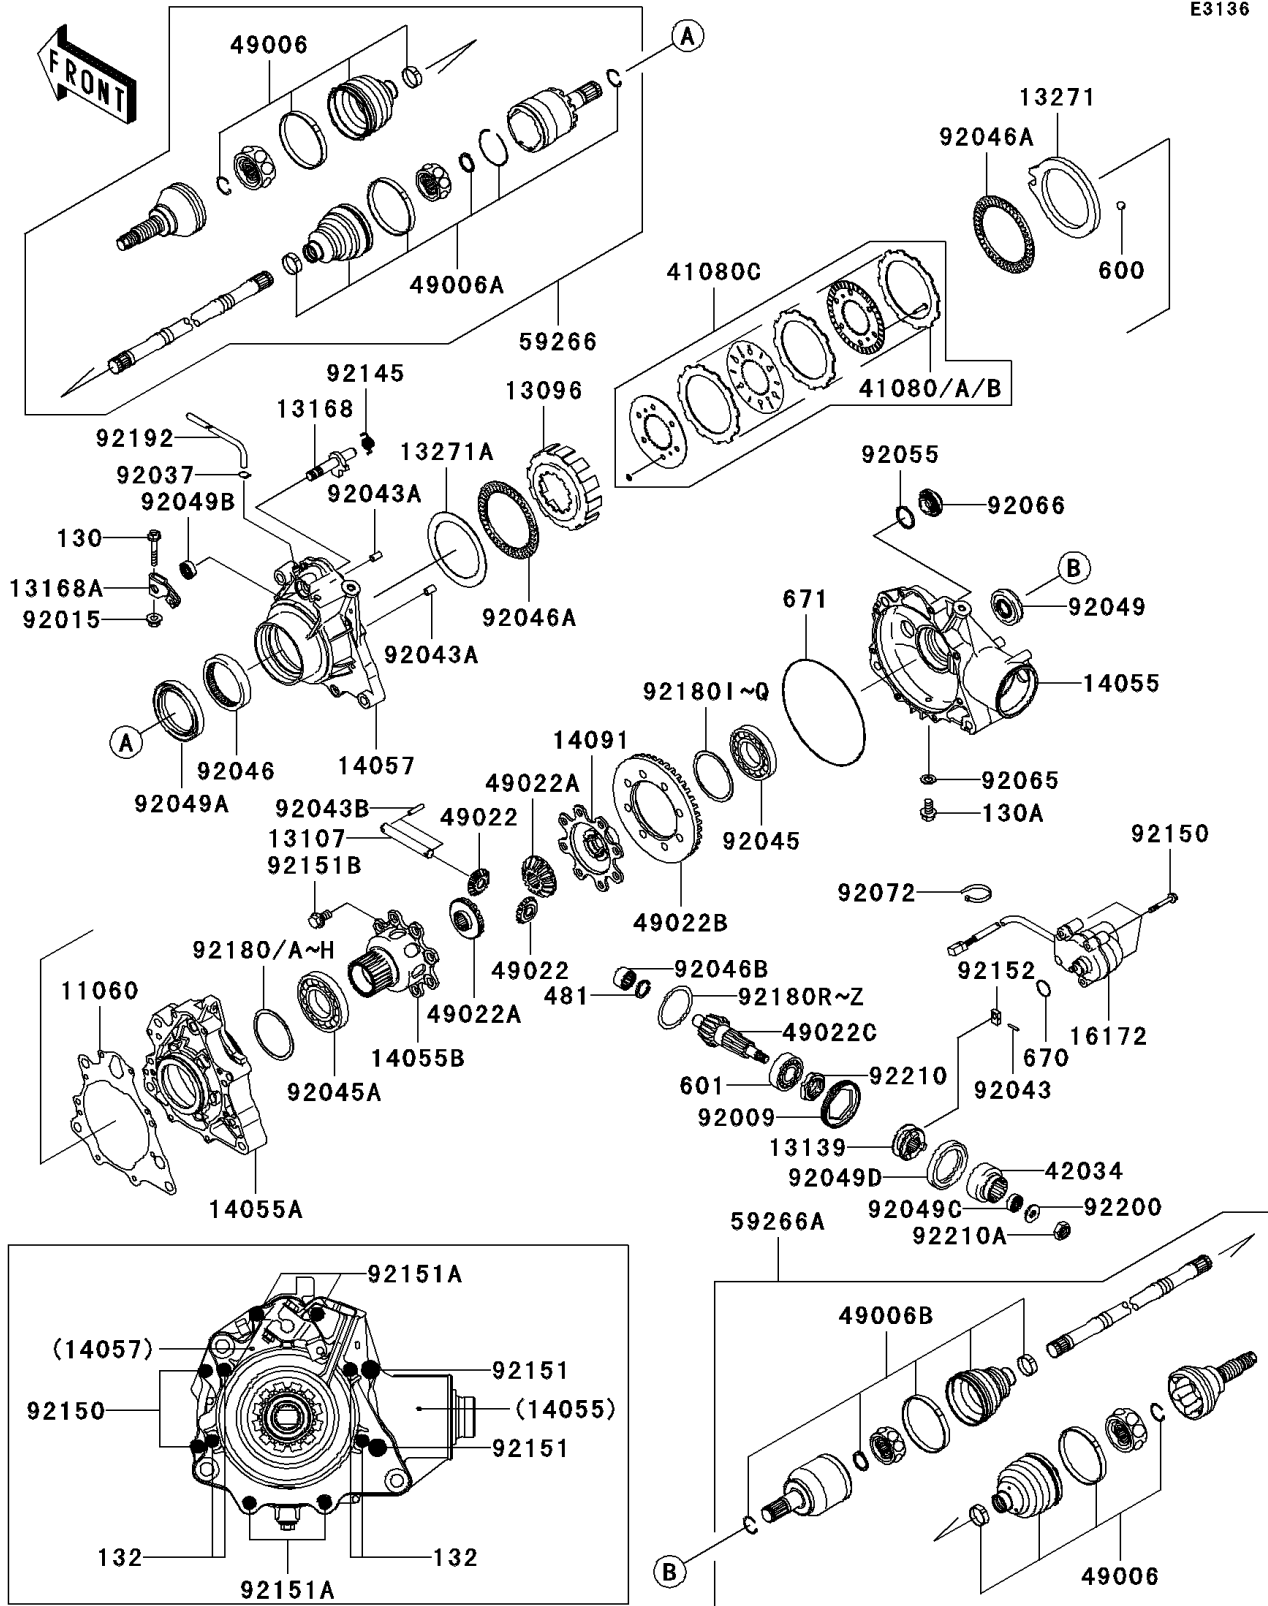

2008 Brute Force 750 4x4i NRA Outdoors

PARTS DIAGRAM

Drive Shaft-Front

E3136

2008 Brute Force 750 4x4i NRA Outdoors

PARTS LIST

Drive Shaft-Front

ITEM NAME	PART NUMBER	QUANTITY
-----------	-------------	----------
