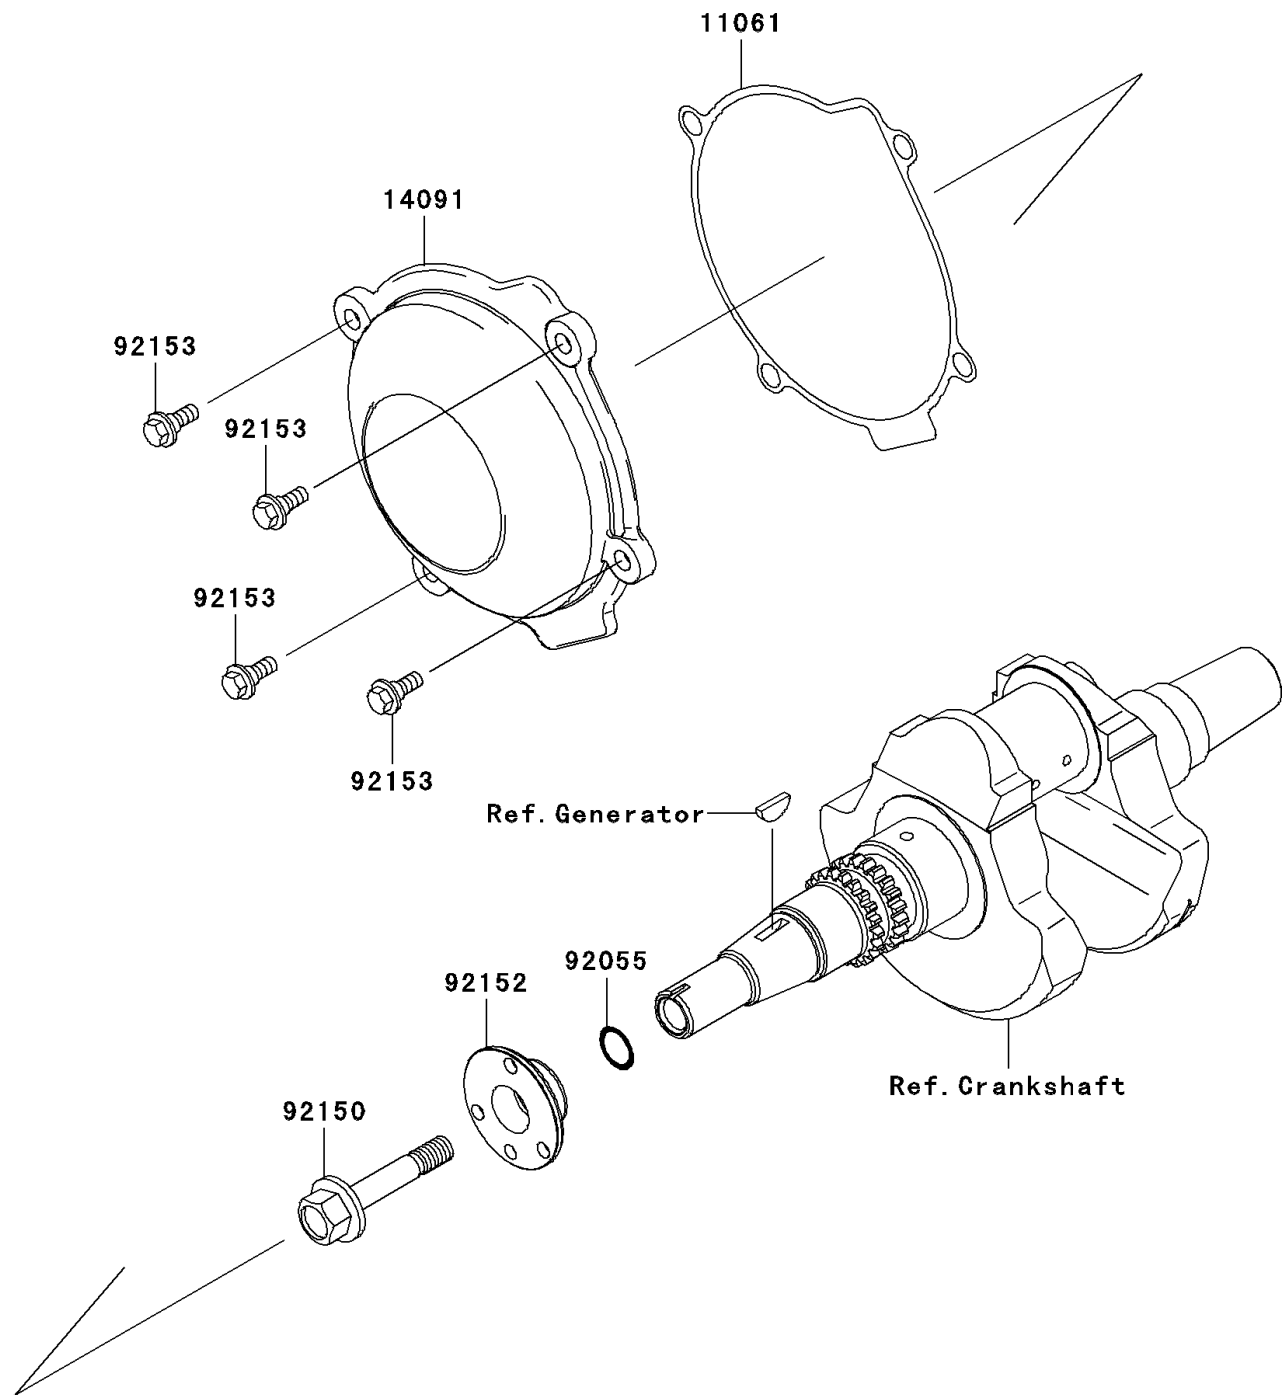

2009 Brute Force 750 4x4i NRA Outdoors

PARTS DIAGRAM

Recoil Starter

E3040

2009 Brute Force 750 4x4i NRA Outdoors

PARTS LIST

Recoil Starter

ITEM NAME	PART NUMBER	QUANTITY
-----------	-------------	----------
