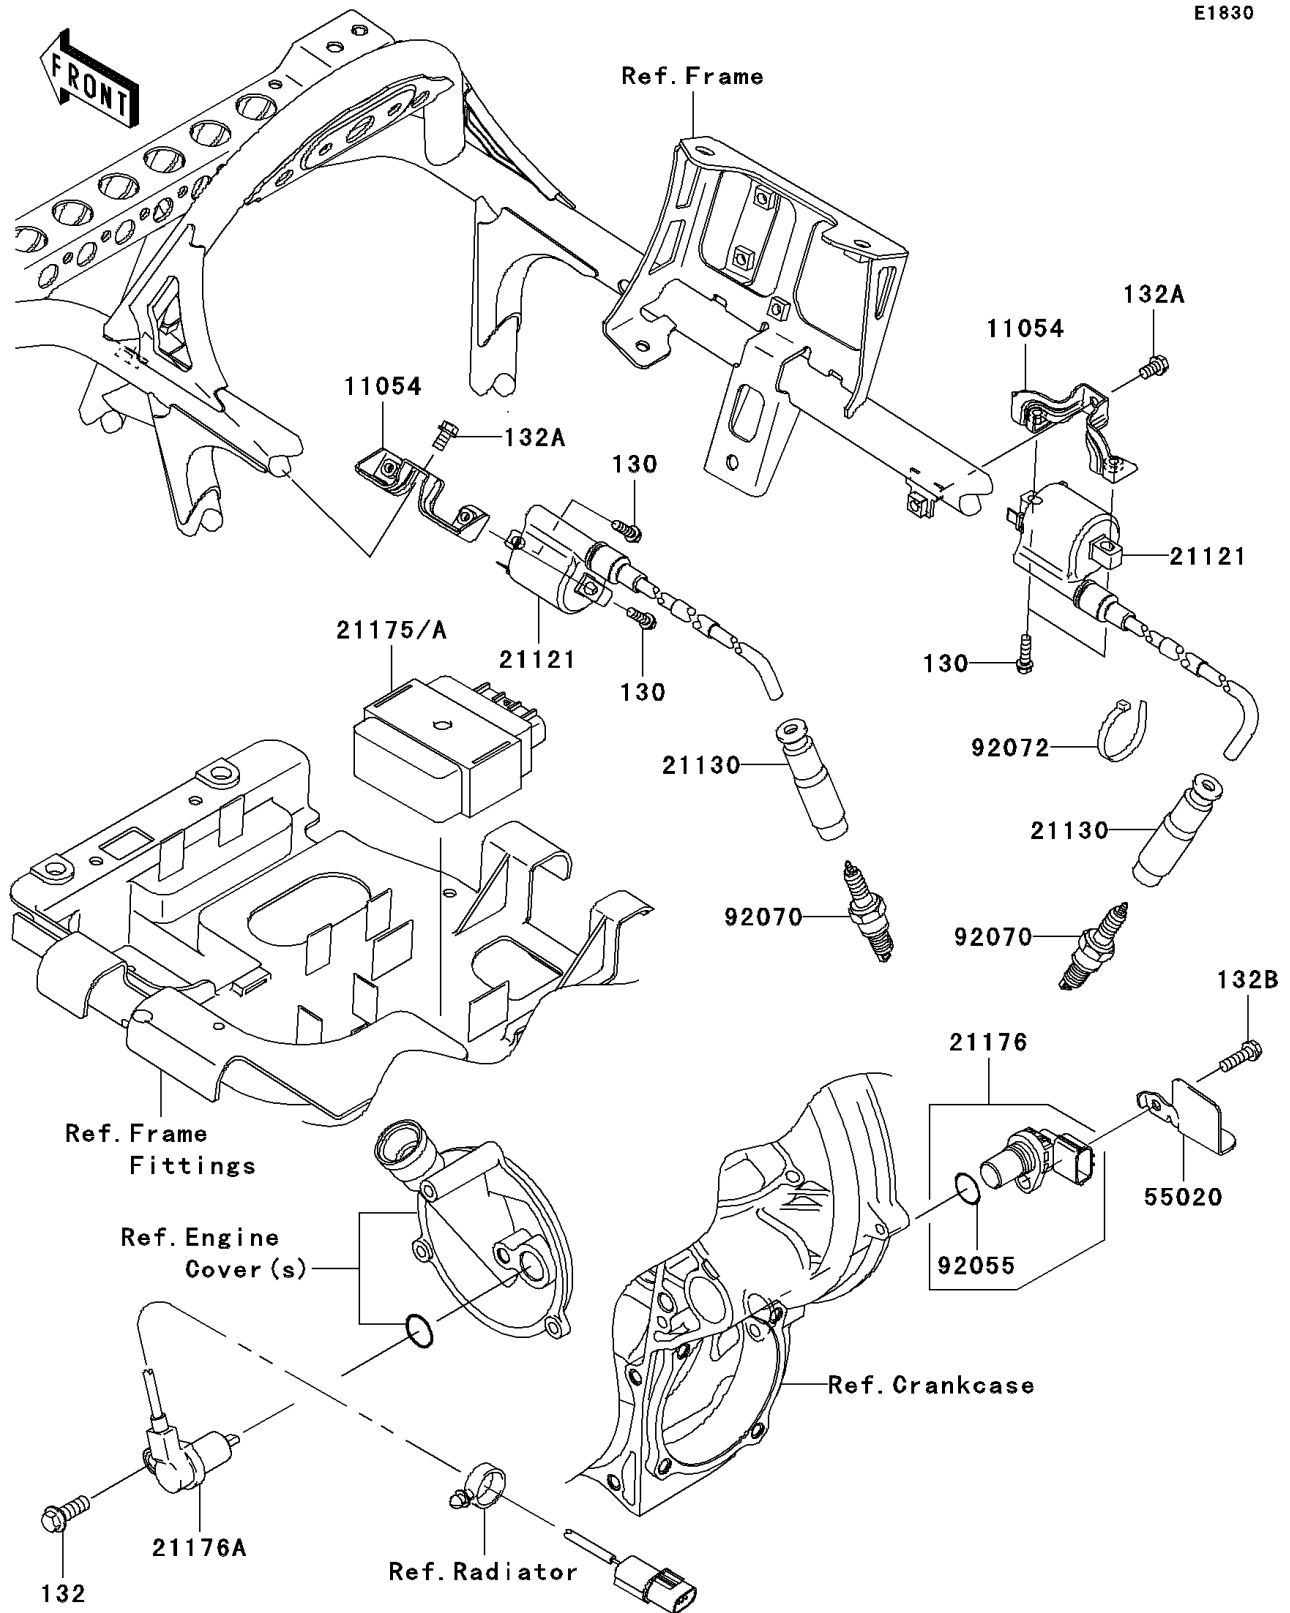

2009 Brute Force 750 4x4i NRA Outdoors

PARTS DIAGRAM

Ignition System

E1830

2009 Brute Force 750 4x4i NRA Outdoors

PARTS LIST

Ignition System

ITEM NAME	PART NUMBER	QUANTITY
-----------	-------------	----------
